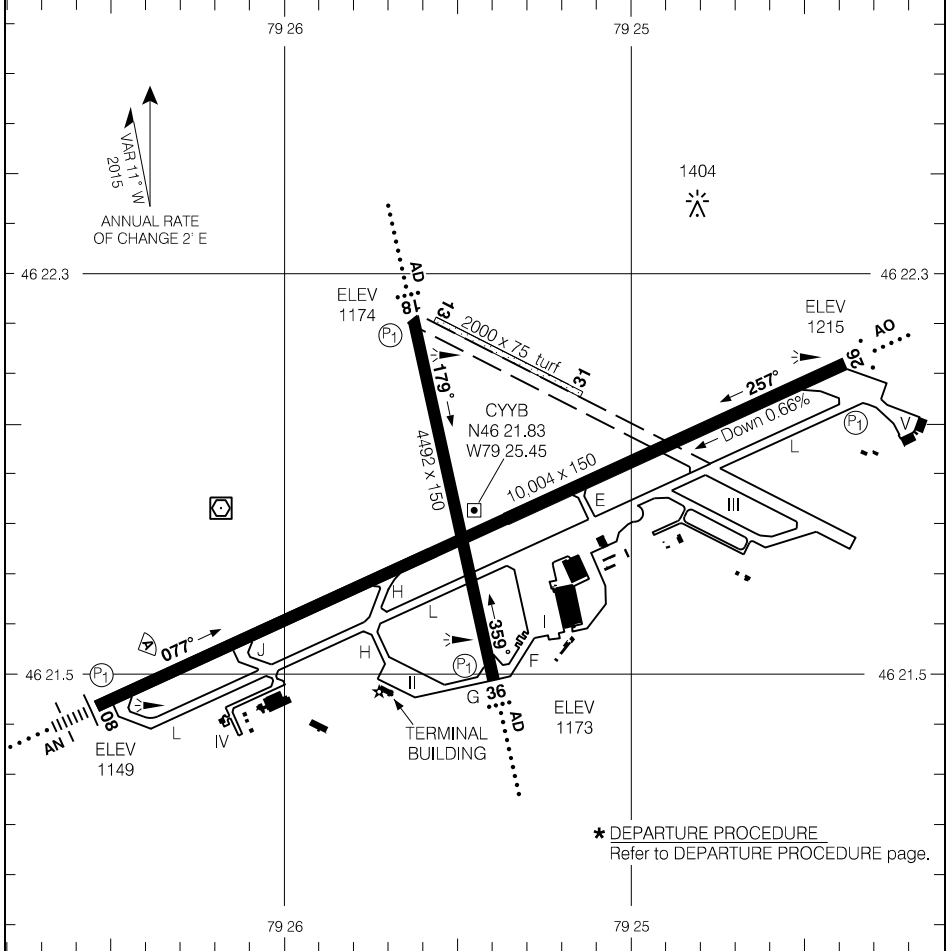

AERODROME CHART

ATIS - 124.9 AWOS - 124.9						RADIO - 118.3 TFC - 118.3		CTR Toronto - 127.25	
DECL	DISTS	08	26	13	31	18	36		
TORA		10004	10004	2000	2000	4492	4492		
TODA		10988	10988	2000	2000	5476	5476		
ASDA		10004	10004	2000	2000	4492	4492		
LDA		10004	10004	2000	2000	4492	4492		

Source of Canadian Civil Aeronautical Data: © 2019 NAV CANADA All rights reserved

RUNWAY LEVEL OF SERVICE	
RVO	LVO
RWY 08: RVR 1200 RWY 26: (¼sm)	NOT AUTHORIZED
TAKE-OFF MINIMA	
Rwys 08, 18, 36: * Rwy 26: ½ Rwys 13, 31: NOT ASSESSED	
SCALE IN FEET 2000 0 2000	

AERODROME CHART

EFF 3 JAN 19

CYYB