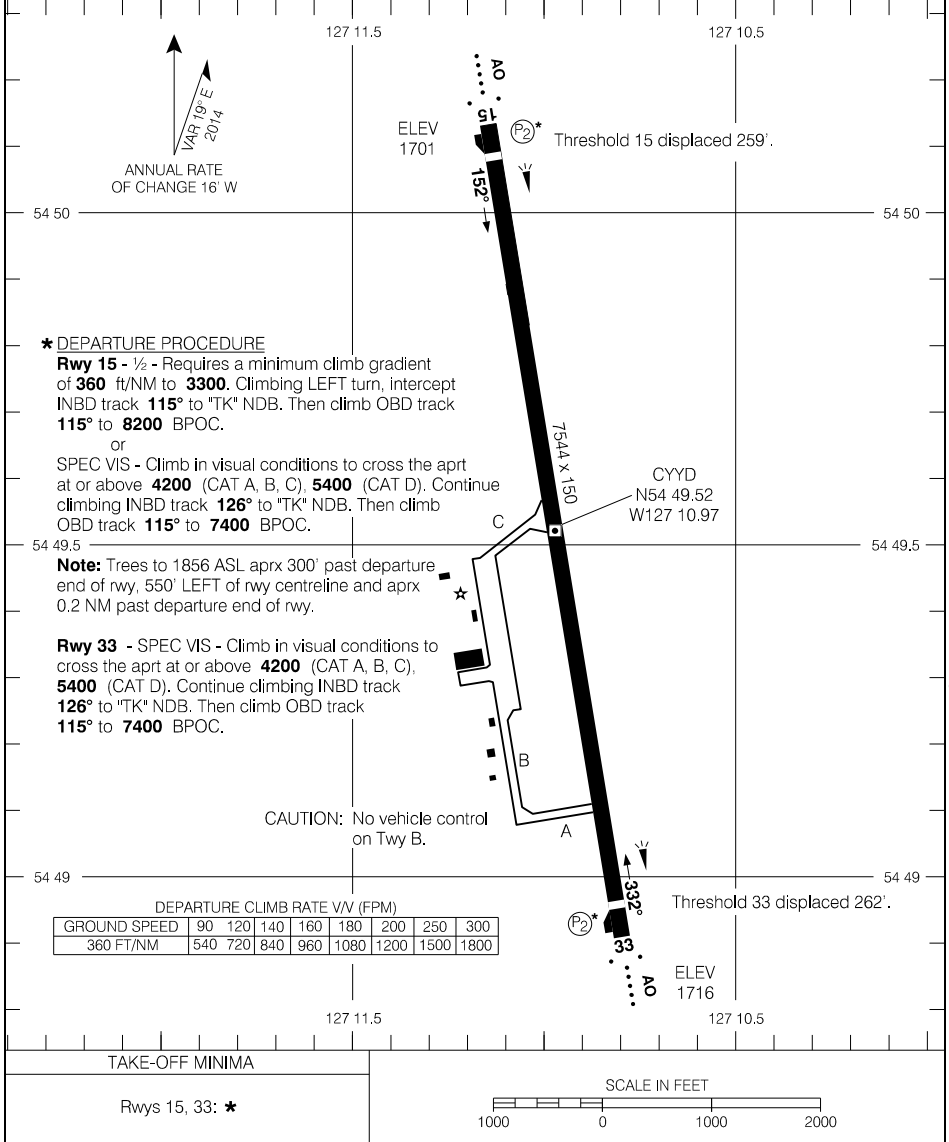

AERODROME CHART

AWOS - 128.65				RADIO - 122.3		CTR Vancouver - 132.52	
				TFC - 122.3		RADIO Pacific - 123.37	
DECL DIST		15	33				
TORA	7544	7544					
TODA	8300	8165					
ASDA	7544	7544					
LDA	7285	7282					

Source of Canadian Civil Aeronautical Data: © 2019 NAV CANADA All rights reserved

AERODROME CHART

EFF 3 JAN 19

CYYD