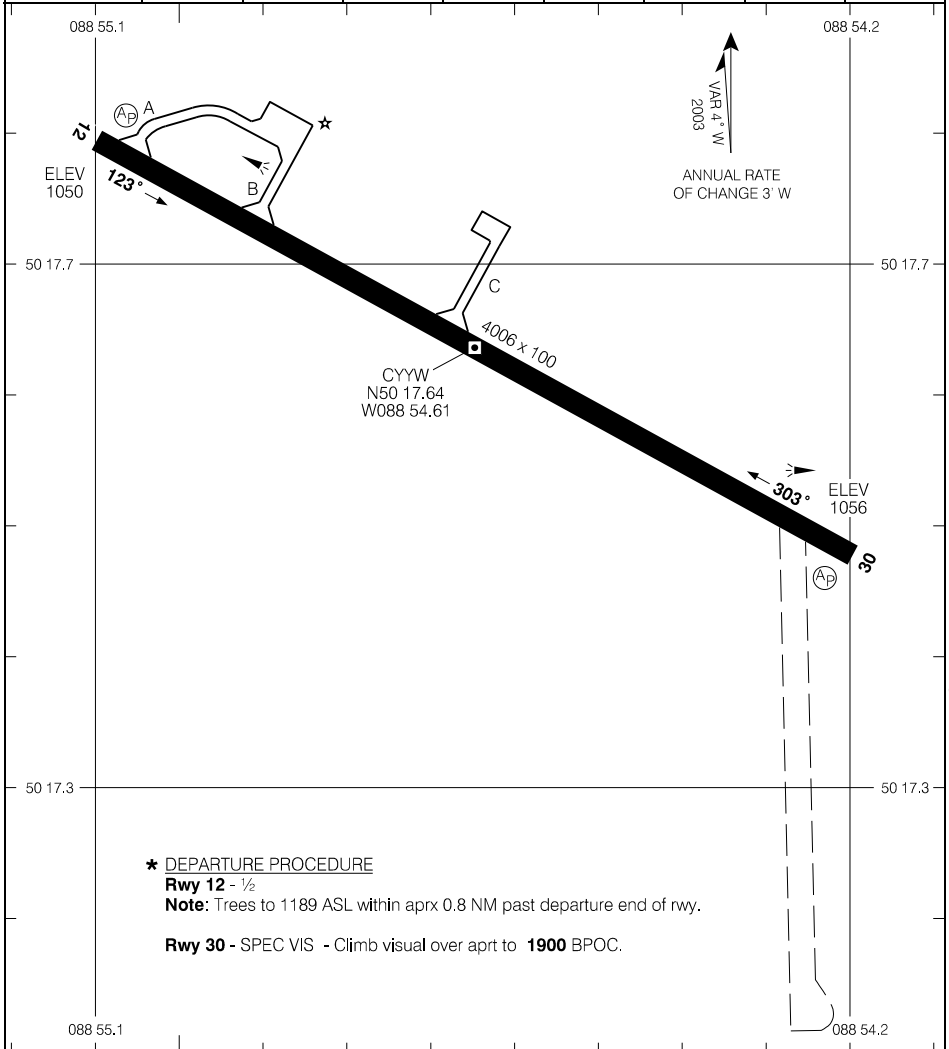

CYYW-AD

ARMSTRONG, ON
CYYW

AERODROME CHART

MET - 128.65				TFC - 122.8		ATF	
DECL DIST	12	30					
TORA	4006	4006					
TODA	4006	4006					
ASDA	4006	4006					
LDA	4006	4006					

Source of Canadian Civil Aeronautical Data: © 2019 NAV CANADA All rights reserved

TAKE-OFF MINIMA	SCALE IN FEET
Rwys 12, 30: *	1000 0 1000

AERODROME CHART

EFF 19 JUL 18

CYYW

CYYW-AD