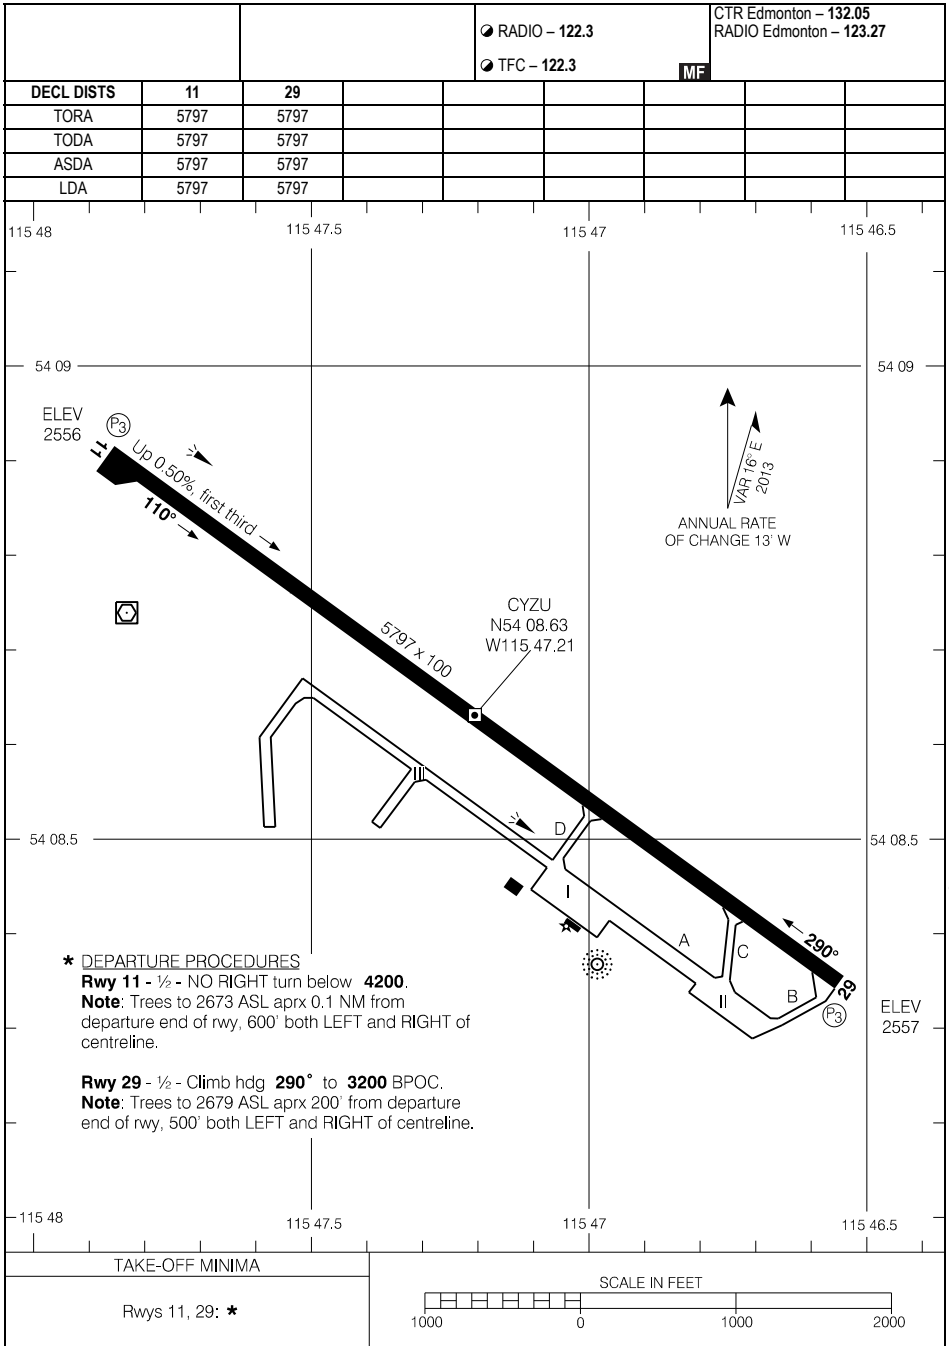

CYZU-AD

WHITECOURT, AB
CYZU

AERODROME CHART

Source of Canadian Civil Aeronautical Data: © 2019 NAV CANADA All rights reserved

AERODROME CHART

EFF 3 JAN 19

CYZU

CYZU-AD