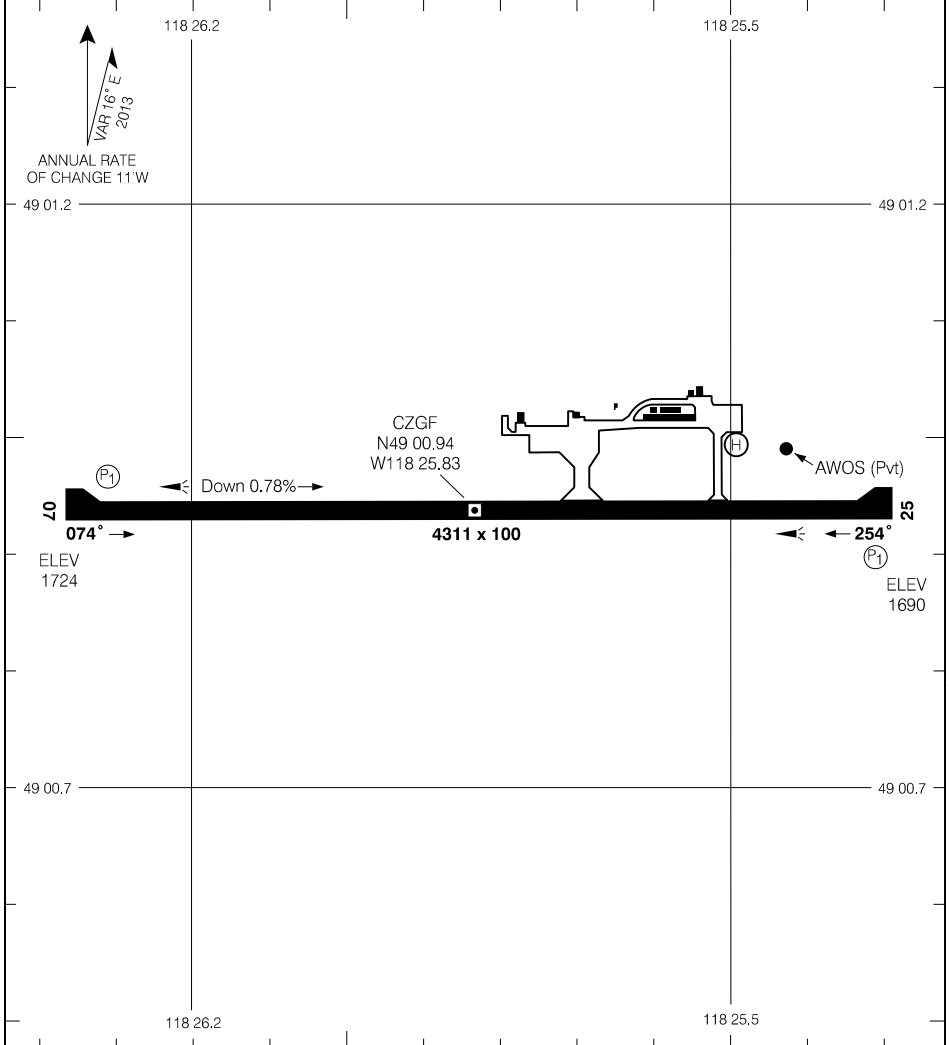

AERODROME CHART

AWOS - 122.97				TFC - 123.2		CTR Vancouver - 134.2 RADIO Pacific - 125.85	
DECL DIST		07	25				ATF
TORA		4311	4311				
TODA		4700	4790				
ASDA		4311	4311				
LDA		4311	4311				

Source of Canadian Civil Aeronautical Data: © 2019 NAV CANADA All rights reserved

TAKE-OFF MINIMA	SCALE IN FEET
Rwys 07; 25: NOT ASSESSED	1000 0 1000

AERODROME CHART

EFF 19 JUL 18

CZGF