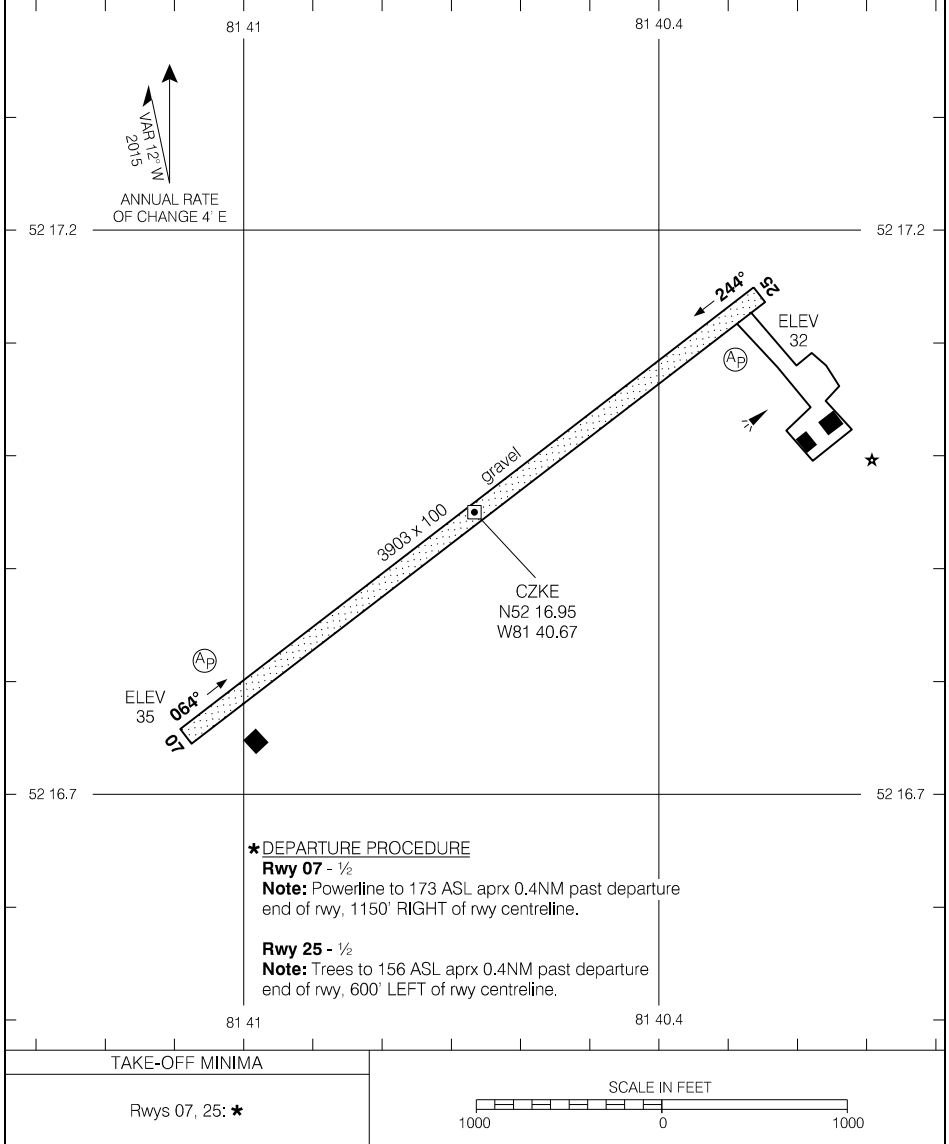

AERODROME CHART

				TFC - 122.8		ATF	
DECL	DISTS	07	25				
TORA		3903	3903				
TODA		3903	3903				
ASDA		3903	3903				
LDA		3903	3903				

Source of Canadian Civil Aeronautical Data: © 2019 NAV CANADA All rights reserved

AERODROME CHART

EFF 13 SEP 18

CZKE