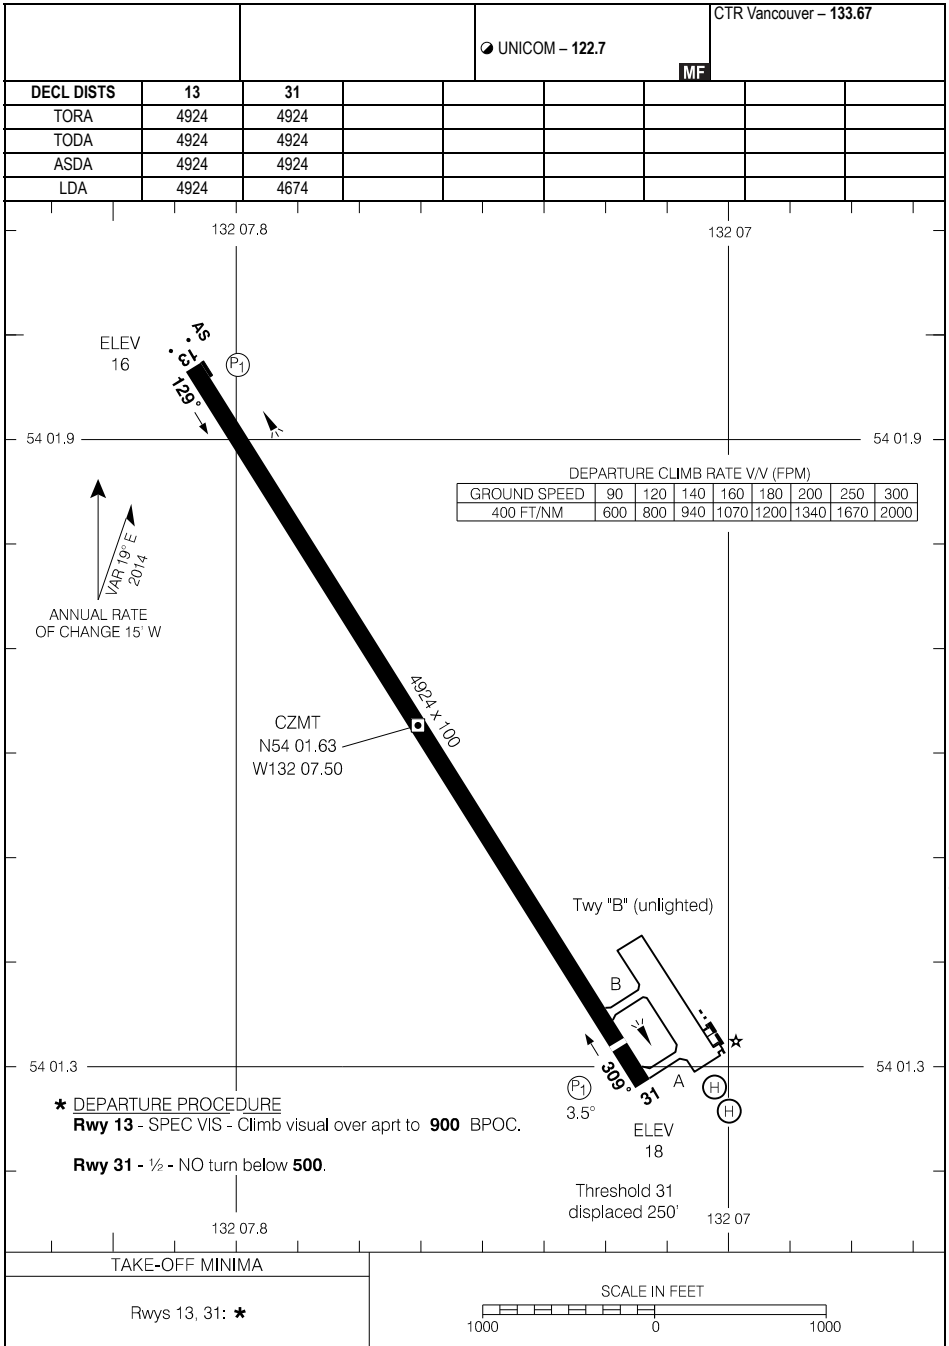

AERODROME CHART

Source of Canadian Civil Aeronautical Data: © 2019 NAV CANADA All rights reserved

AERODROME CHART

EFF 29 MAR 18

CZMT