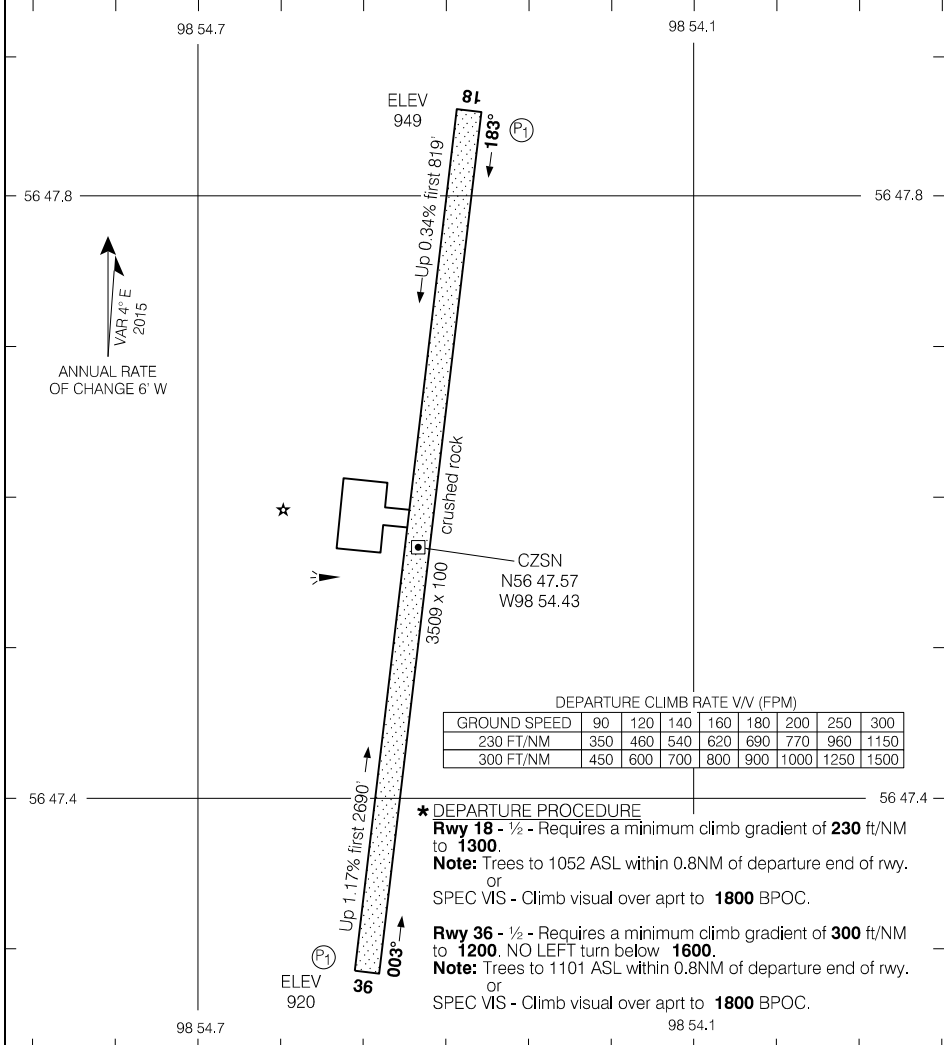

AERODROME CHART

		UNICOM - 122.8 (AU)		CTR Winnipeg - 133.15	
				ATF	
DECL	DISTS	18	36		
TORA		3509	3509		
TODA		4493	4493		
ASDA		3509	3509		
LDA		3509	3509		

Source of Canadian Civil Aeronautical Data: © 2019 NAV CANADA All rights reserved

TAKE-OFF MINIMA	SCALE IN FEET
Rwys 18; 36: *	1000 0 1000

AERODROME CHART

EFF 29 MAR 18

CZSN