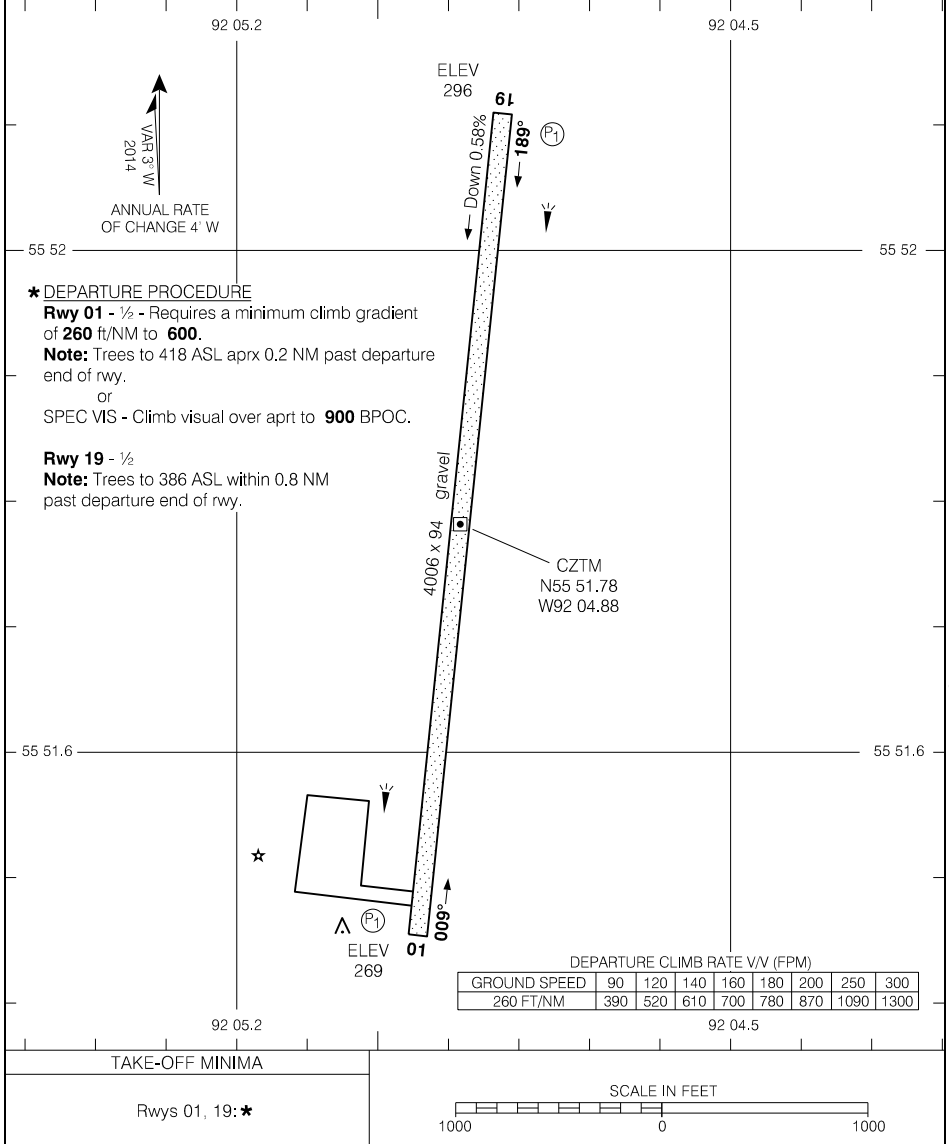

AERODROME CHART

				UNICOM - 122.8 (AU)		ATF	
DECL	DISTS	01	19				
TORA		4006	4006				
TODA		4021	4990				
ASDA		4006	4006				
LDA		4006	4006				

Source of Canadian Civil Aeronautical Data: © 2019 NAV CANADA All rights reserved

AERODROME CHART

EFF 3 JAN 19

CZTM