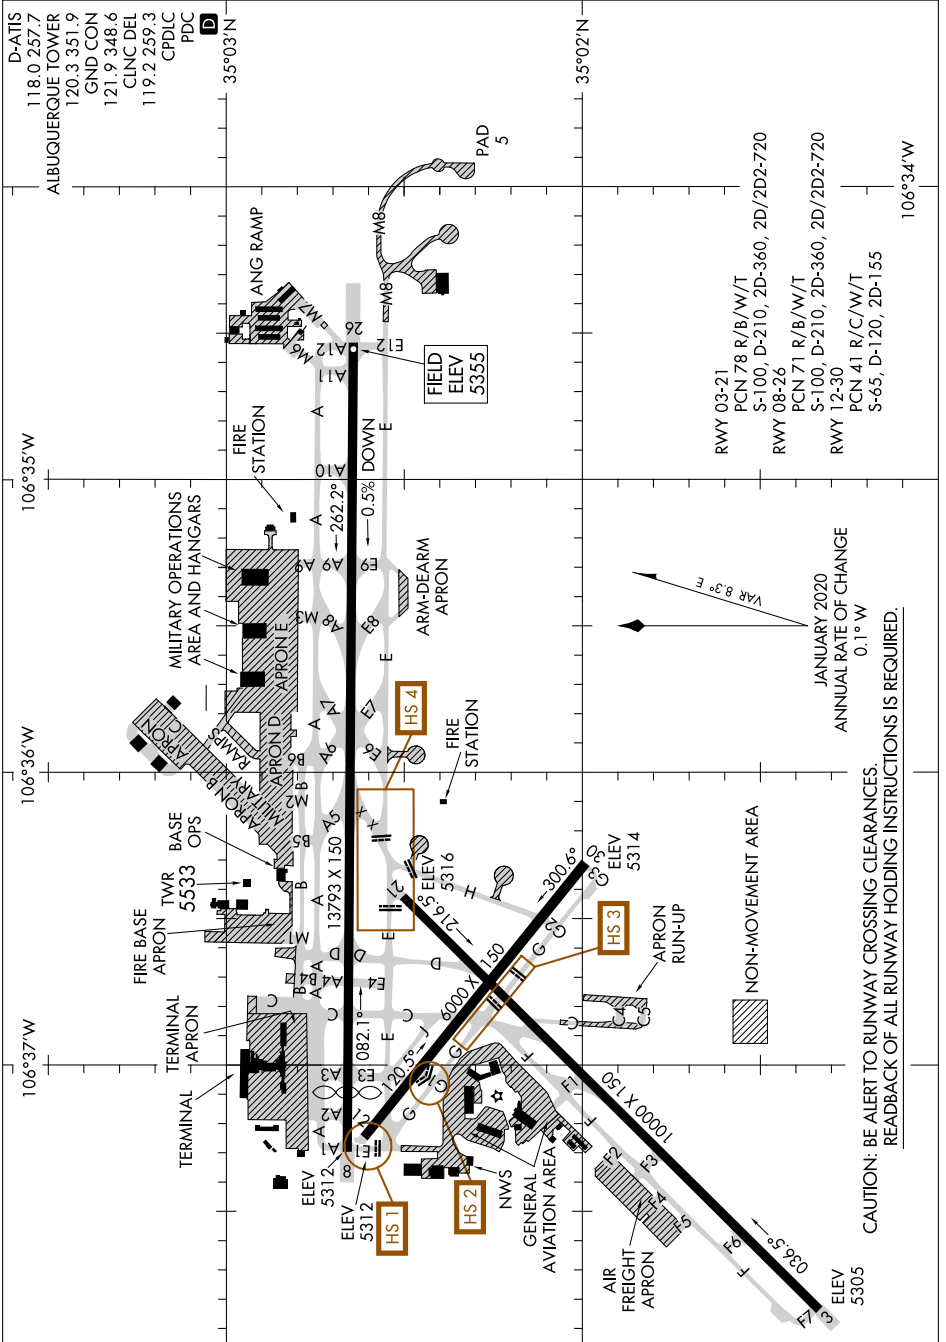

AIRPORT DIAGRAM

AL-12 (FAA)

ALBUQUERQUE INTL SUNPORT (ABQ)
ALBUQUERQUE, NEW MEXICO

SW-1, 07 OCT 2021 to 04 NOV 2021

CAUTION: BE ALERT TO RUNWAY CROSSING CLEARANCES.
READBACK OF ALL RUNWAY HOLDING INSTRUCTIONS IS REQUIRED.

SW-1, 07 OCT 2021 to 04 NOV 2021

AIRPORT DIAGRAM

ALBUQUERQUE, NEW MEXICO
ALBUQUERQUE INTL SUNPORT (ABQ)