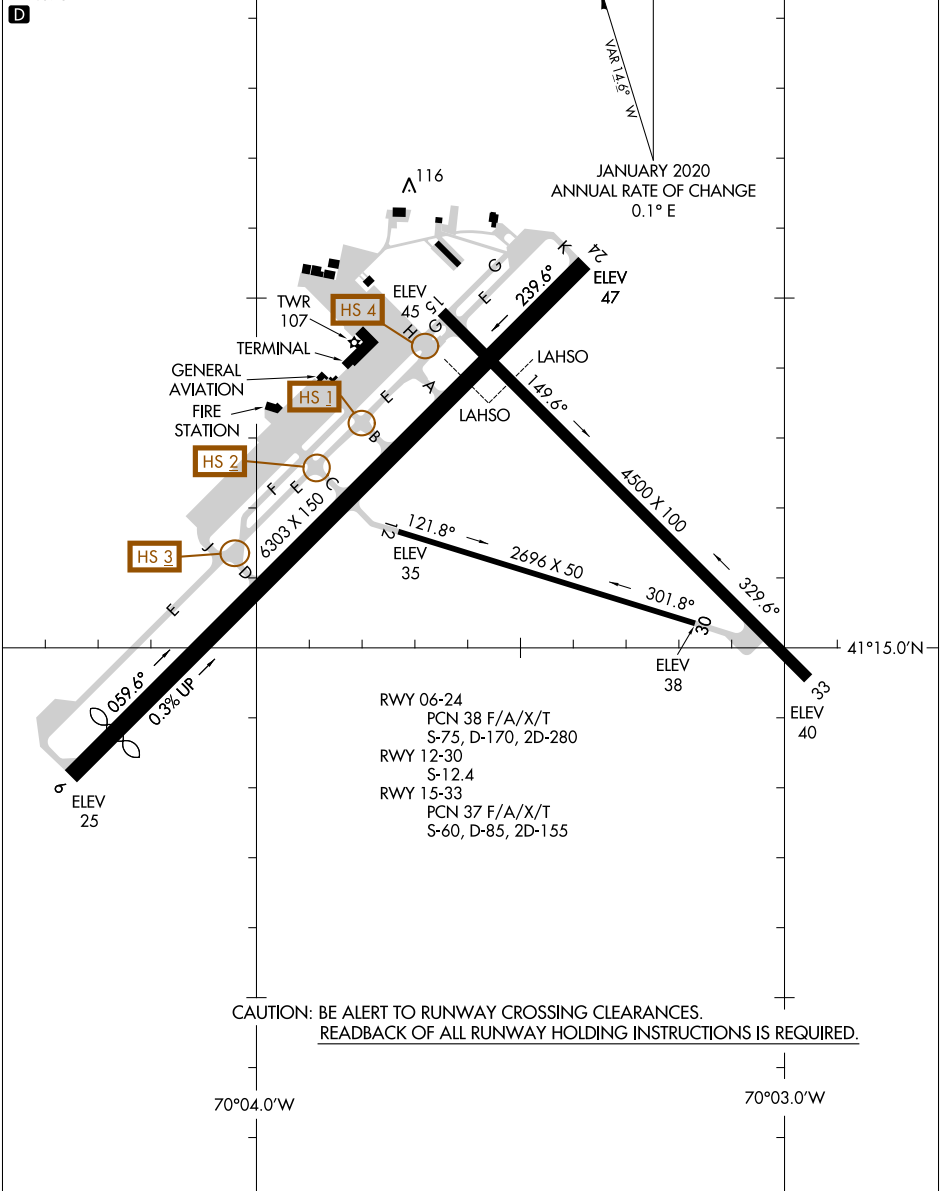

21224

AIRPORT DIAGRAM

AL-659 (FAA)

NANTUCKET MEML (ACK)
NANTUCKET, MASSACHUSETTS

ATIS
 127.5
 NANTUCKET TOWER ★
 118.3
 GND CON
 132.5
 CLNC DEL
 119.375

| |
|---------------------|
| FIELD ELEV 47 |
|---------------------|

NE-1, 09 SEP 2021 to 07 OCT 2021

NE-1, 09 SEP 2021 to 07 OCT 2021

AIRPORT DIAGRAM

21224

NANTUCKET, MASSACHUSETTS
NANTUCKET MEML (ACK)