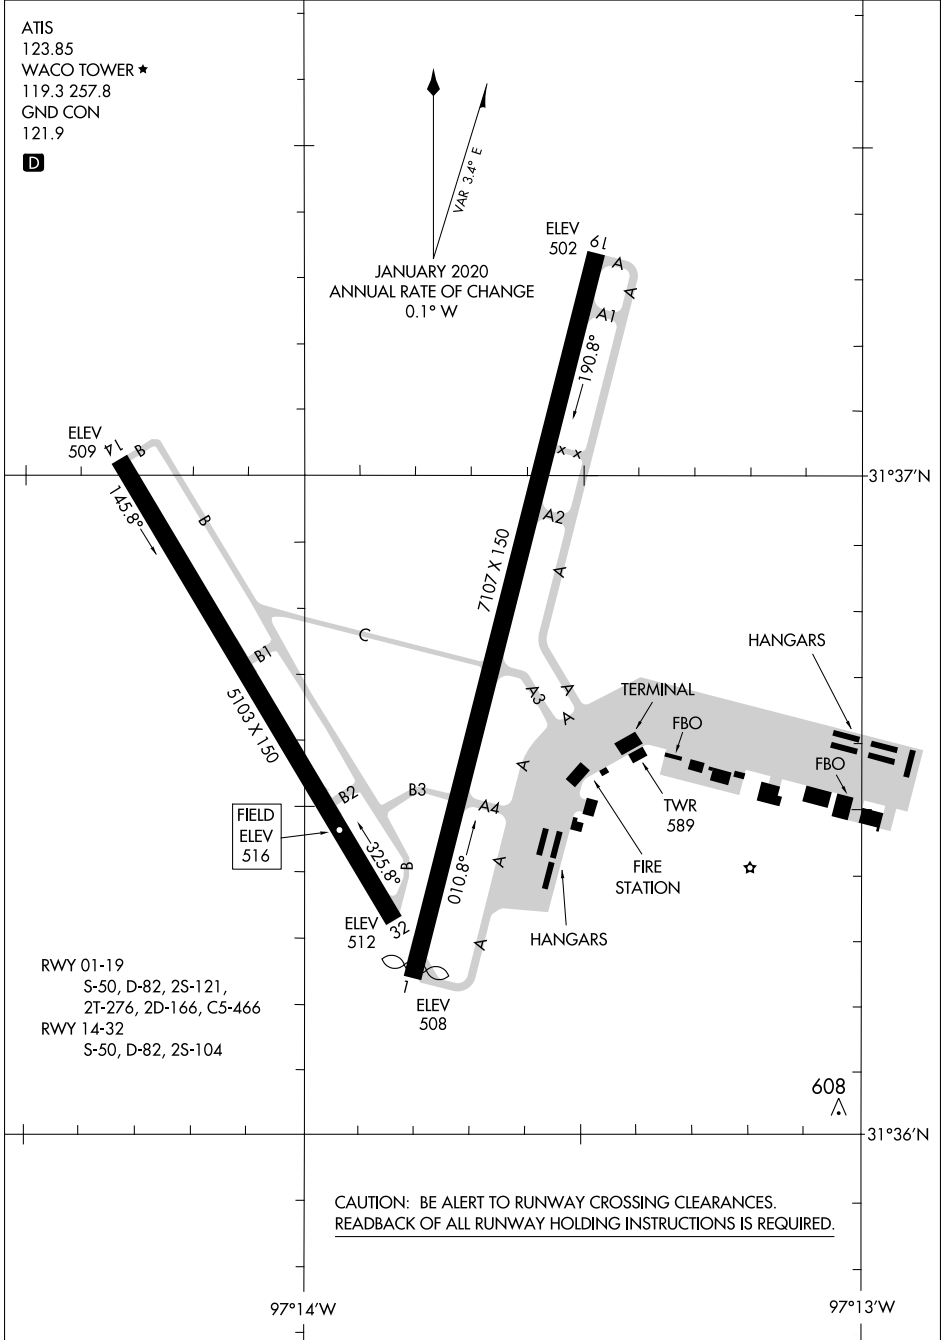

AIRPORT DIAGRAM

AL-439 (FAA)

ATIS
123.85
WACO TOWER ★
119.3 257.8
GND CON
121.9

JANUARY 2020
ANNUAL RATE OF CHANGE
0.1° W
VAR 3.2° E

SC-3, 07 OCT 2021 to 04 NOV 2021

SC-3, 07 OCT 2021 to 04 NOV 2021

CAUTION: BE ALERT TO RUNWAY CROSSING CLEARANCES.
READBACK OF ALL RUNWAY HOLDING INSTRUCTIONS IS REQUIRED.