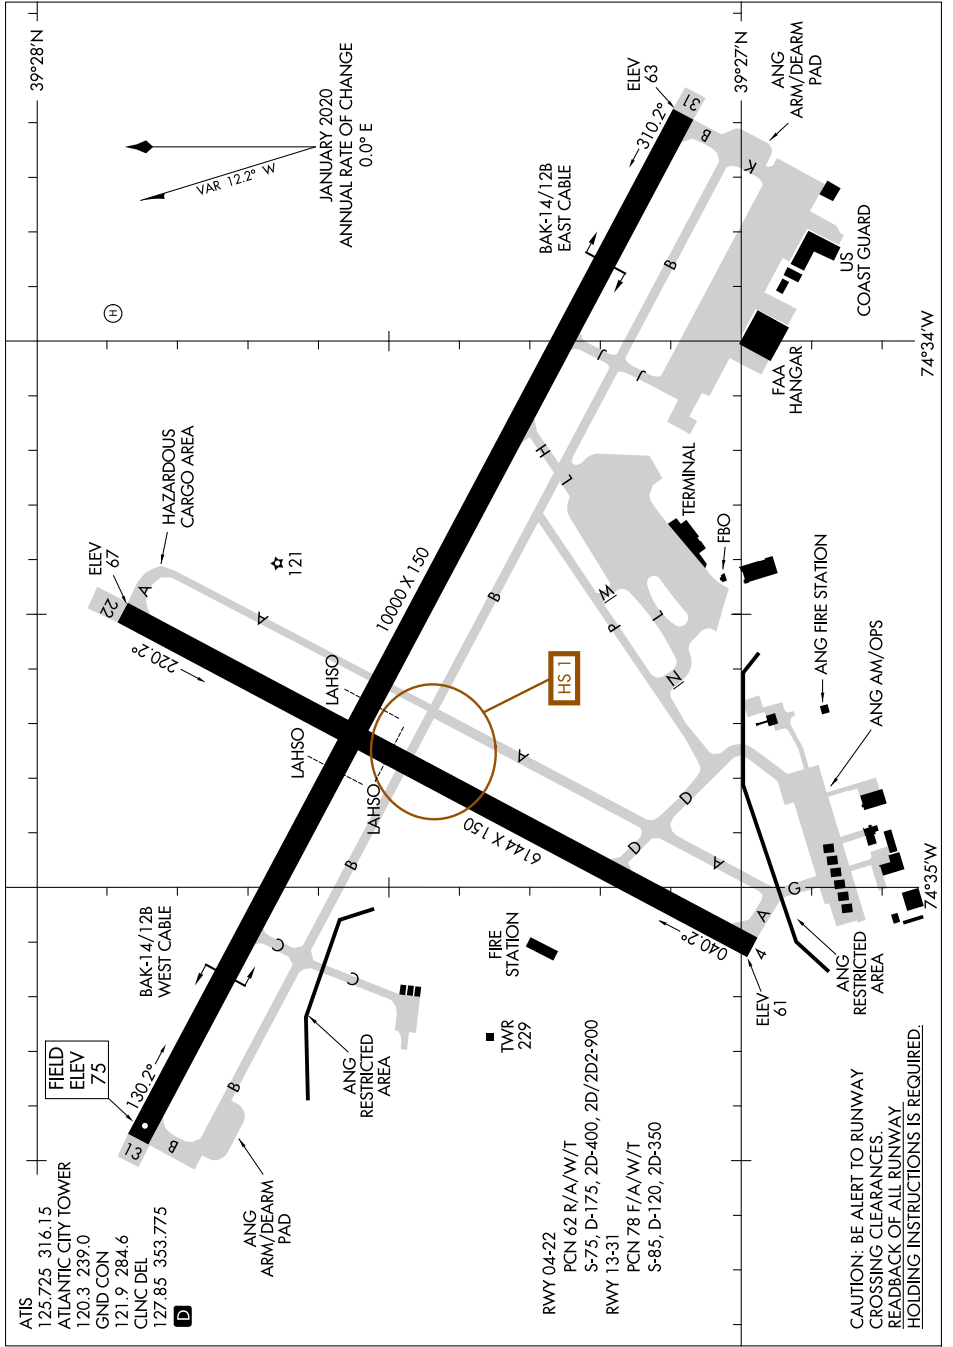

AIRPORT DIAGRAM

AL-669 (FAA)

ATLANTIC CITY INTL (ACY)
ATLANTIC CITY, NEW JERSEY

NE-2, 03 NOV 2022 to 01 DEC 2022

NE-2, 03 NOV 2022 to 01 DEC 2022

AIRPORT DIAGRAM

ATLANTIC CITY, NEW JERSEY
ATLANTIC CITY INTL (ACY)