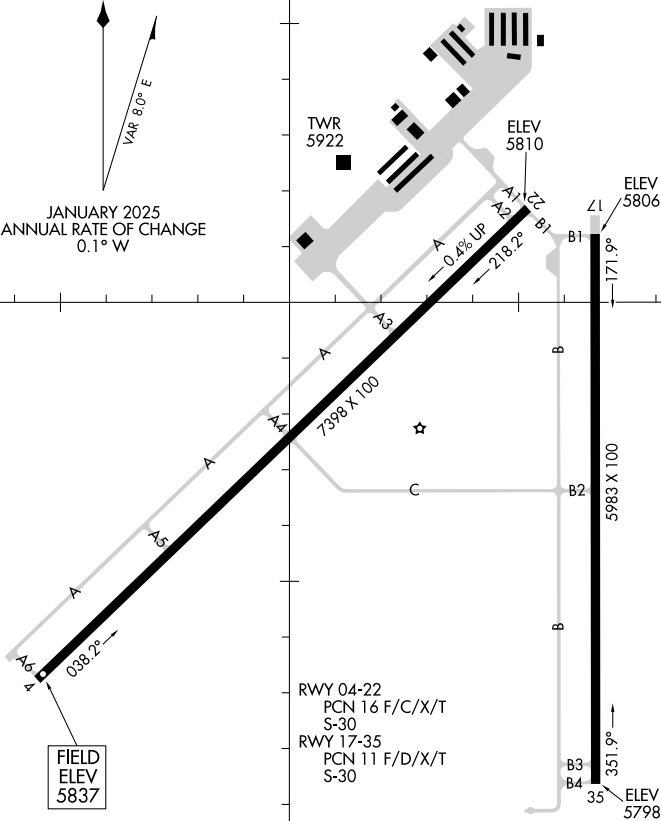

25107

AIRPORT DIAGRAM

AL-6859 (FAA)

DOUBLE EAGLE II (A/E/G)
ALBUQUERQUE, NEW MEXICO

ATIS
119.025
DOUBLE EAGLE II*
120.15
GND CON
121.625
CLNC DEL
124.8 (When twr closed)

SW-1, 27 NOV 2025 to 25 DEC 2025

SW-1, 27 NOV 2025 to 25 DEC 2025

35°09'N

35°08'N

106°48'W

106°47'W

CAUTION: BE ALERT TO RUNWAY CROSSING CLEARANCES.
READBACK OF ALL RUNWAY HOLDING INSTRUCTIONS IS REQUIRED.

AIRPORT DIAGRAM

25107

ALBUQUERQUE, NEW MEXICO
DOUBLE EAGLE II (A/E/G)