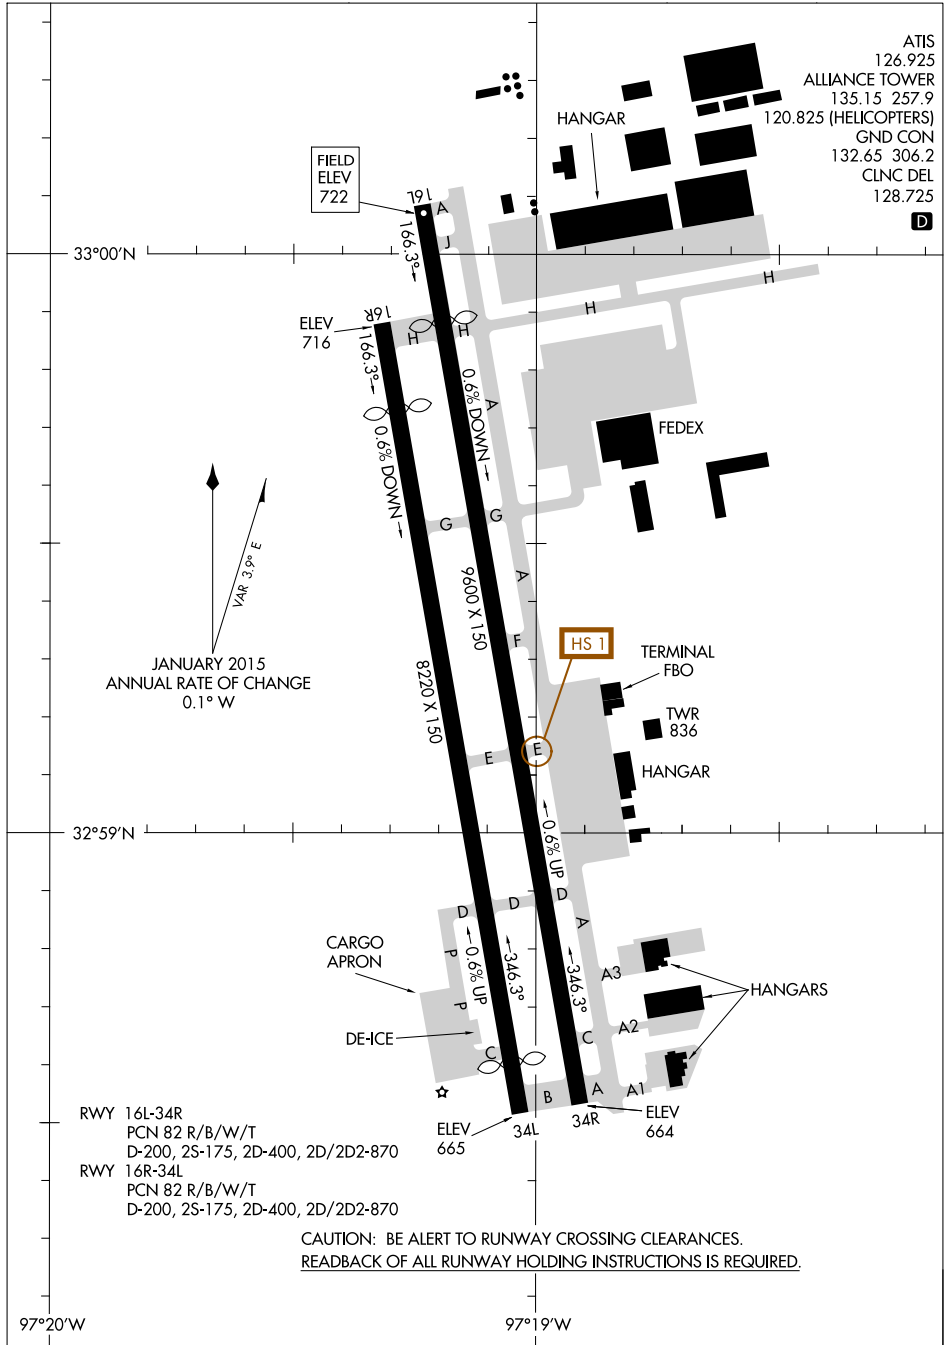

AIRPORT DIAGRAM

AL-6918 (FAA)

FORT WORTH ALLIANCE (A/FW)
FORT WORTH, TEXAS

SC-2, 02 MAR 2017 to 30 MAR 2017

SC-2, 02 MAR 2017 to 30 MAR 2017

AIRPORT DIAGRAM

FORT WORTH, TEXAS
FORT WORTH ALLIANCE (A/FW)