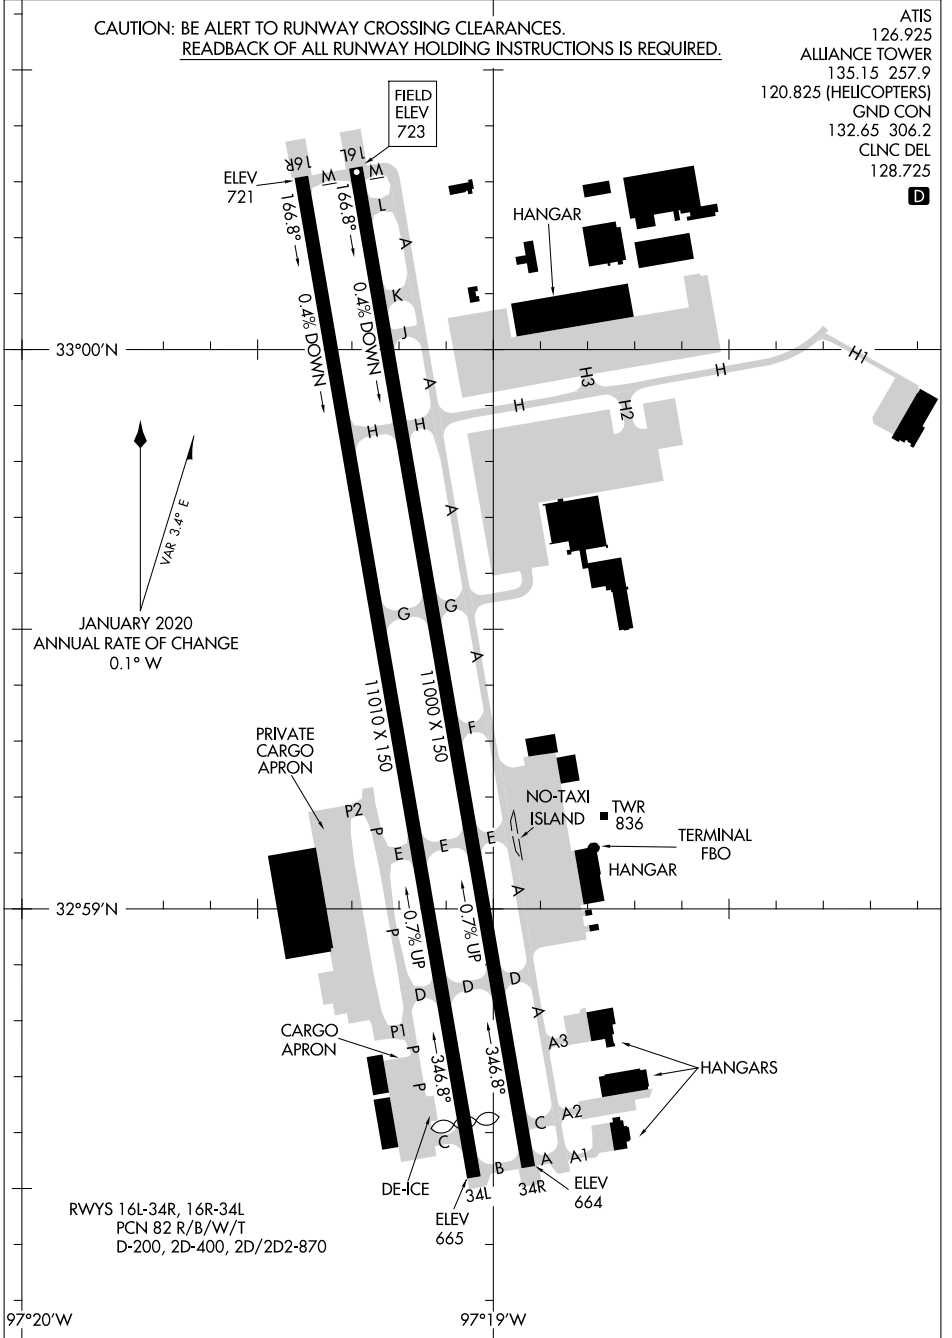

23222

AIRPORT DIAGRAM

PEROT FLD/FORT WORTH ALLIANCE (A.F.W)

AL-6918 (FAA)

FORT WORTH, TEXAS

CAUTION: BE ALERT TO RUNWAY CROSSING CLEARANCES.
READBACK OF ALL RUNWAY HOLDING INSTRUCTIONS IS REQUIRED.

ATIS 126.925
 ALLIANCE TOWER 135.15 257.9
 120.825 (HELICOPTERS)
 GND CON 132.65 306.2
 CLNC DEL 128.725

SC-2, 07 SEP 2023 to 05 OCT 2023

SC-2, 07 SEP 2023 to 05 OCT 2023

AIRPORT DIAGRAM

23222

FORT WORTH, TEXAS

PEROT FLD/FORT WORTH ALLIANCE (A.F.W)