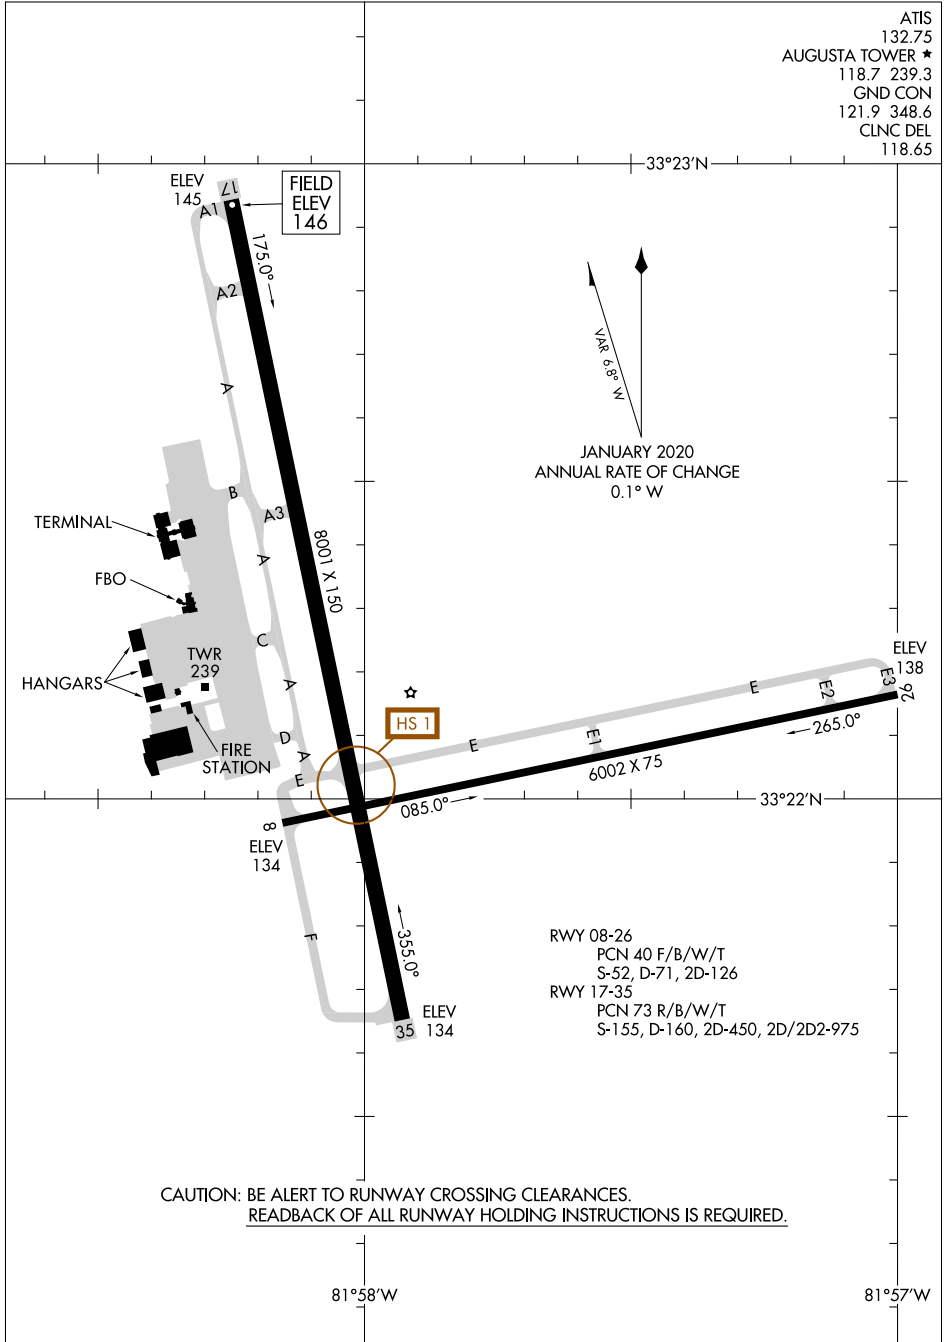

AIRPORT DIAGRAM

AL-27 (FAA)

AUGUSTA RGNL AT BUSH FIELD (AGS)

AUGUSTA, GEORGIA

ATIS 132.75
 AUGUSTA TOWER ★ 118.7 239.3
 GND CON 121.9 348.6
 CLNC DEL 118.65

SE-4, 20 MAY 2021 to 17 JUN 2021

SE-4, 20 MAY 2021 to 17 JUN 2021

CAUTION: BE ALERT TO RUNWAY CROSSING CLEARANCES.
READBACK OF ALL RUNWAY HOLDING INSTRUCTIONS IS REQUIRED.

AIRPORT DIAGRAM

AUGUSTA, GEORGIA
 AUGUSTA RGNL AT BUSH FIELD (AGS)