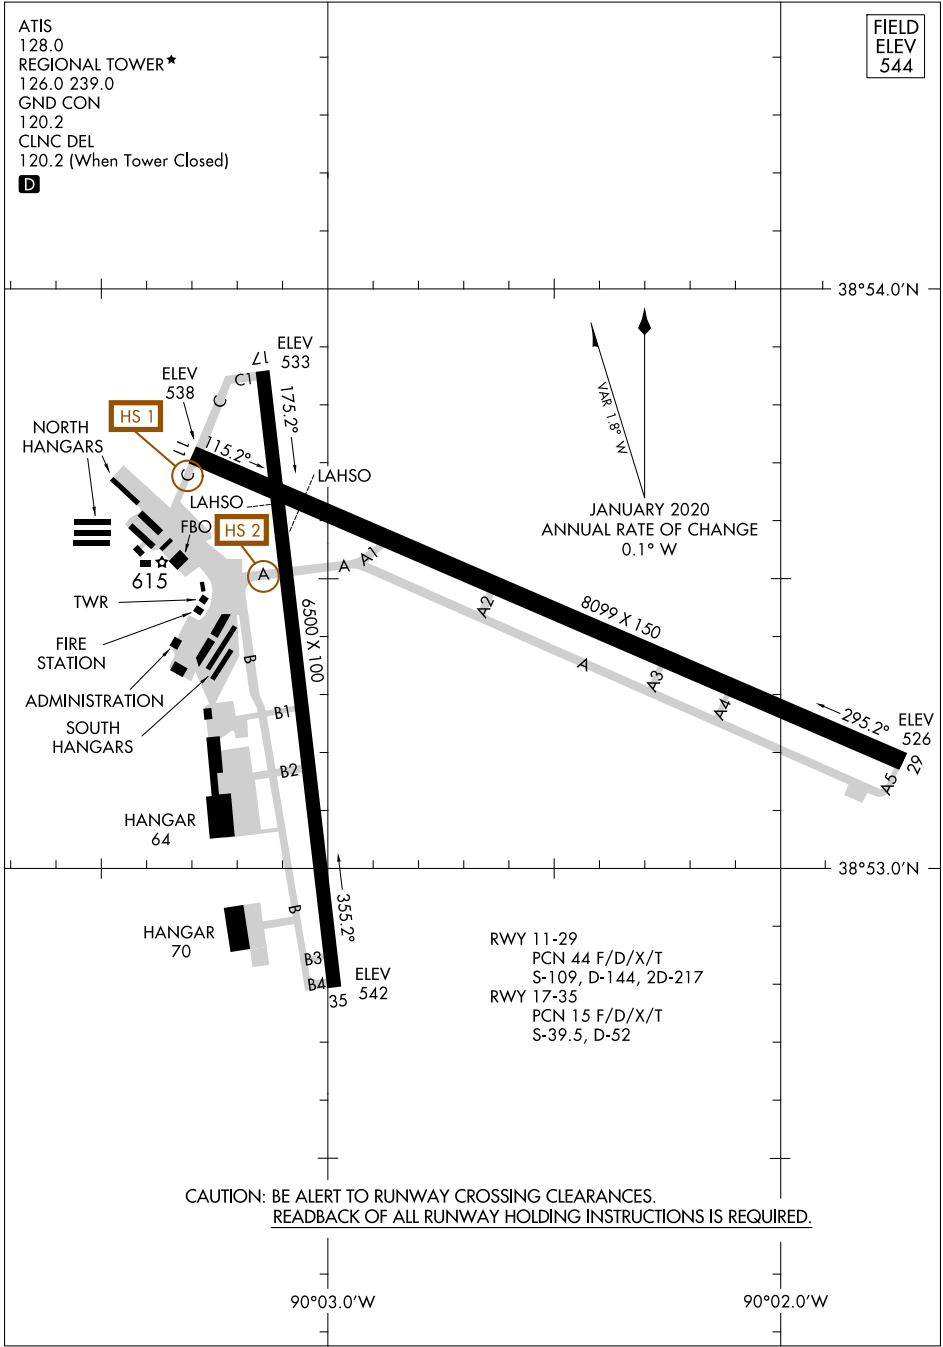

# AIRPORT DIAGRAM

AL-5178 (FAA)

ST LOUIS RGNL (A.L.N)  
ALTON/ST. LOUIS, ILLINOIS

ATIS  
 128.0  
 REGIONAL TOWER ★  
 126.0 239.0  
 GND CON  
 120.2  
 CLNC DEL  
 120.2 (When Tower Closed)

FIELD  
 ELEV  
 544

**D**

EC-3, 03 NOV 2022 to 01 DEC 2022

EC-3, 03 NOV 2022 to 01 DEC 2022