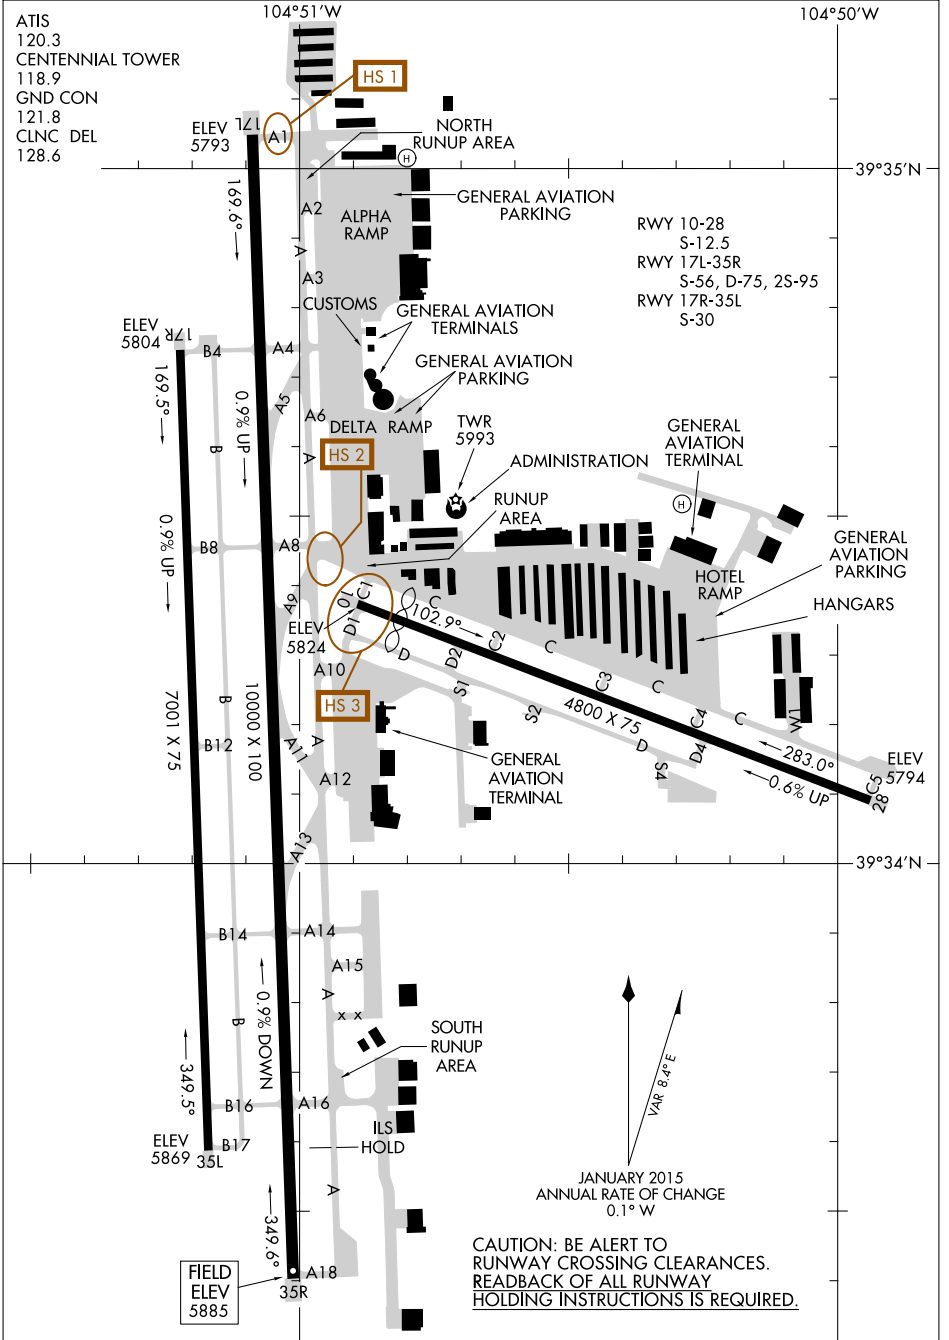

17005

# AIRPORT DIAGRAM

AL-5715 (FAA)

CENTENNIAL (APA)  
DENVER, COLORADO

SW-1, 02 MAR 2017 to 30 MAR 2017

SW-1, 02 MAR 2017 to 30 MAR 2017

# AIRPORT DIAGRAM

17005

DENVER, COLORADO  
CENTENNIAL (APA)