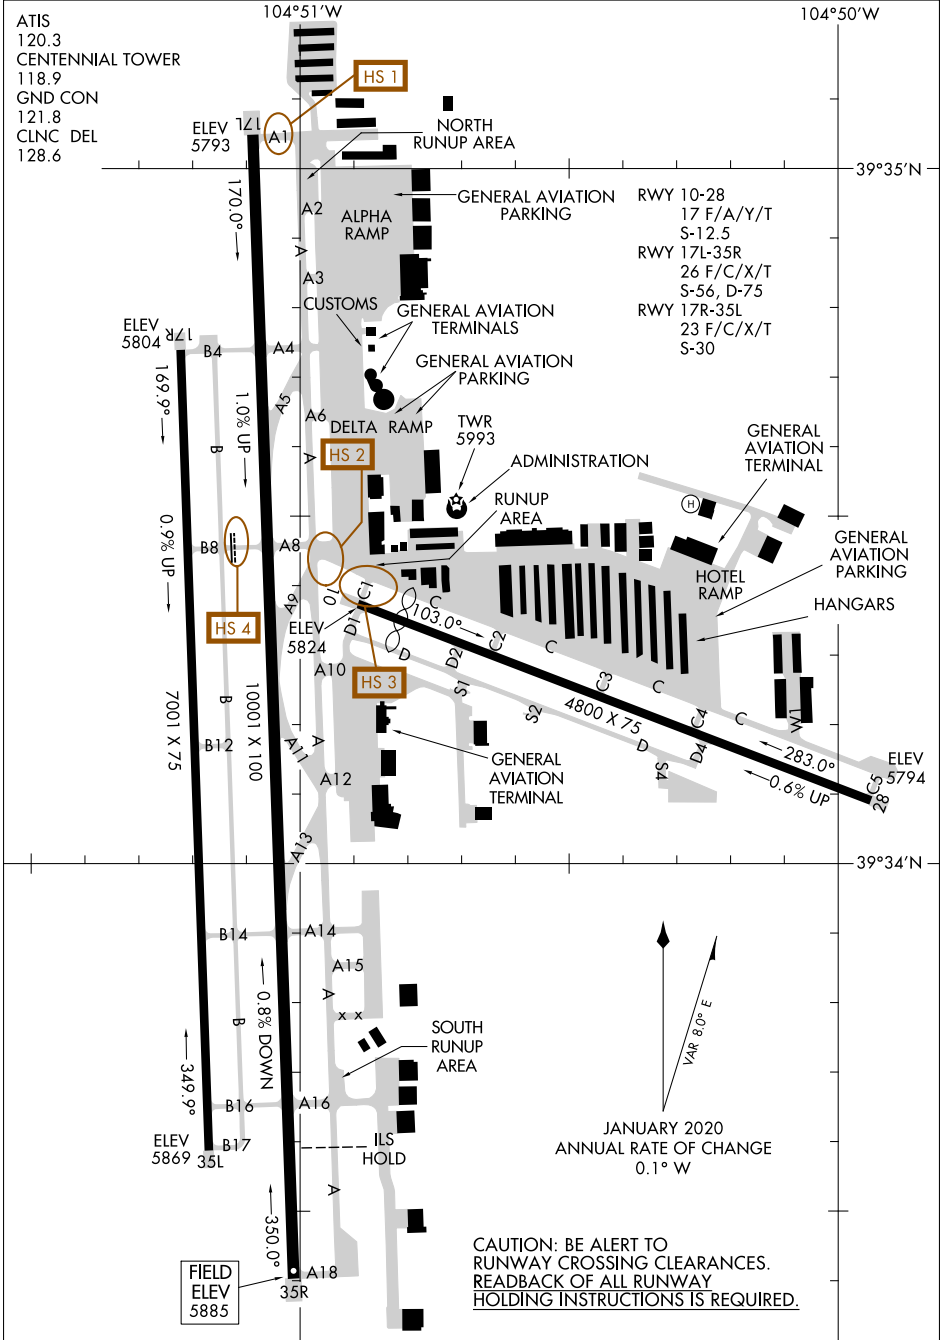

AIRPORT DIAGRAM

AL-5715 (FAA)

CENTENNIAL (APA)
DENVER, COLORADO

SW-1, 02 DEC 2021 to 30 DEC 2021

SW-1, 02 DEC 2021 to 30 DEC 2021

AIRPORT DIAGRAM

DENVER, COLORADO
CENTENNIAL (APA)