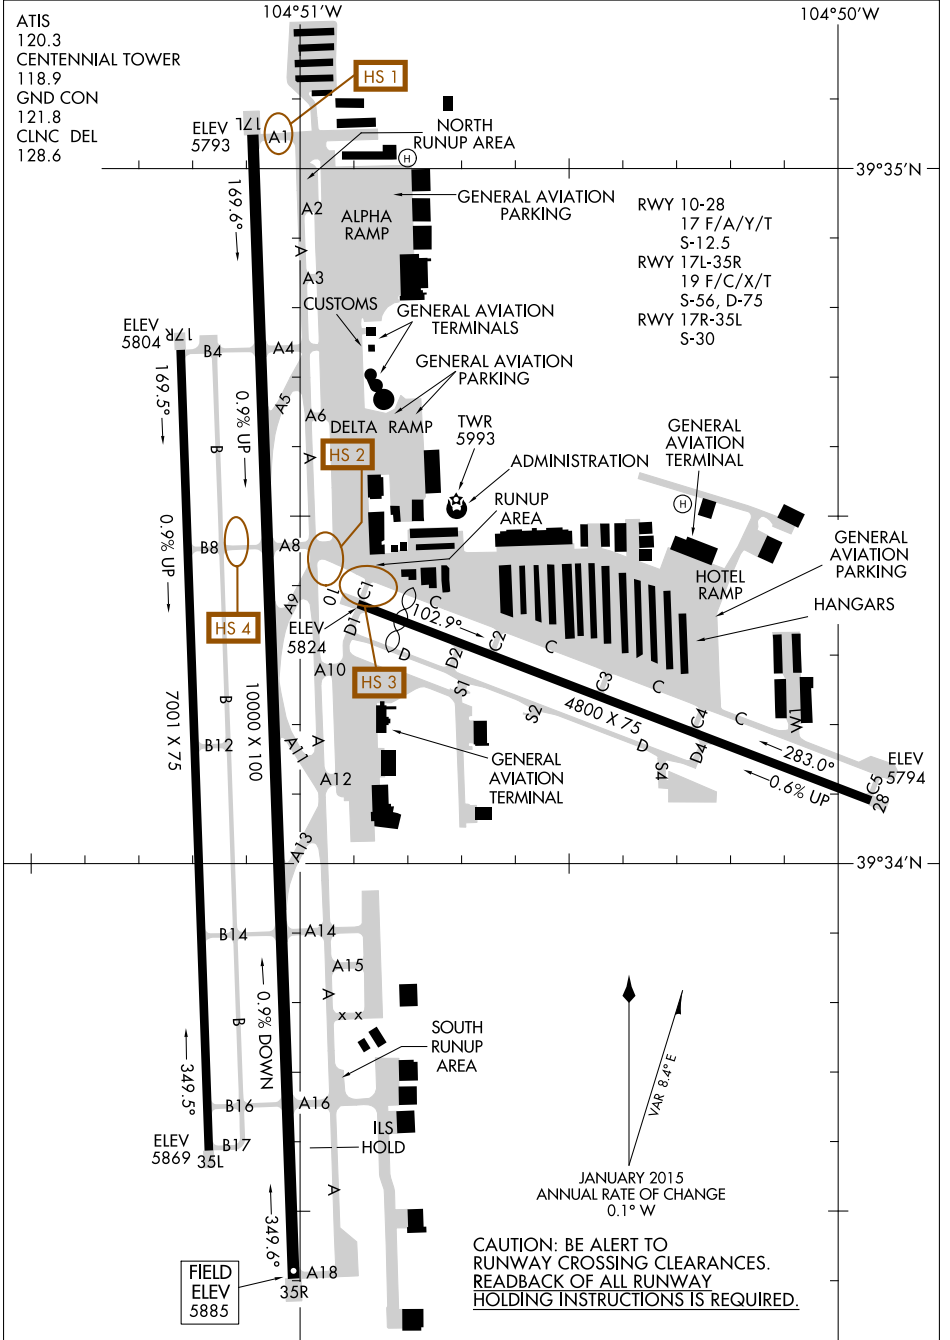

19115

AIRPORT DIAGRAM

AL-5715 (FAA)

CENTENNIAL (APA)
DENVER, COLORADO

SW-1, 12 SEP 2019 to 10 OCT 2019

SW-1, 12 SEP 2019 to 10 OCT 2019

AIRPORT DIAGRAM

19115

DENVER, COLORADO
CENTENNIAL (APA)