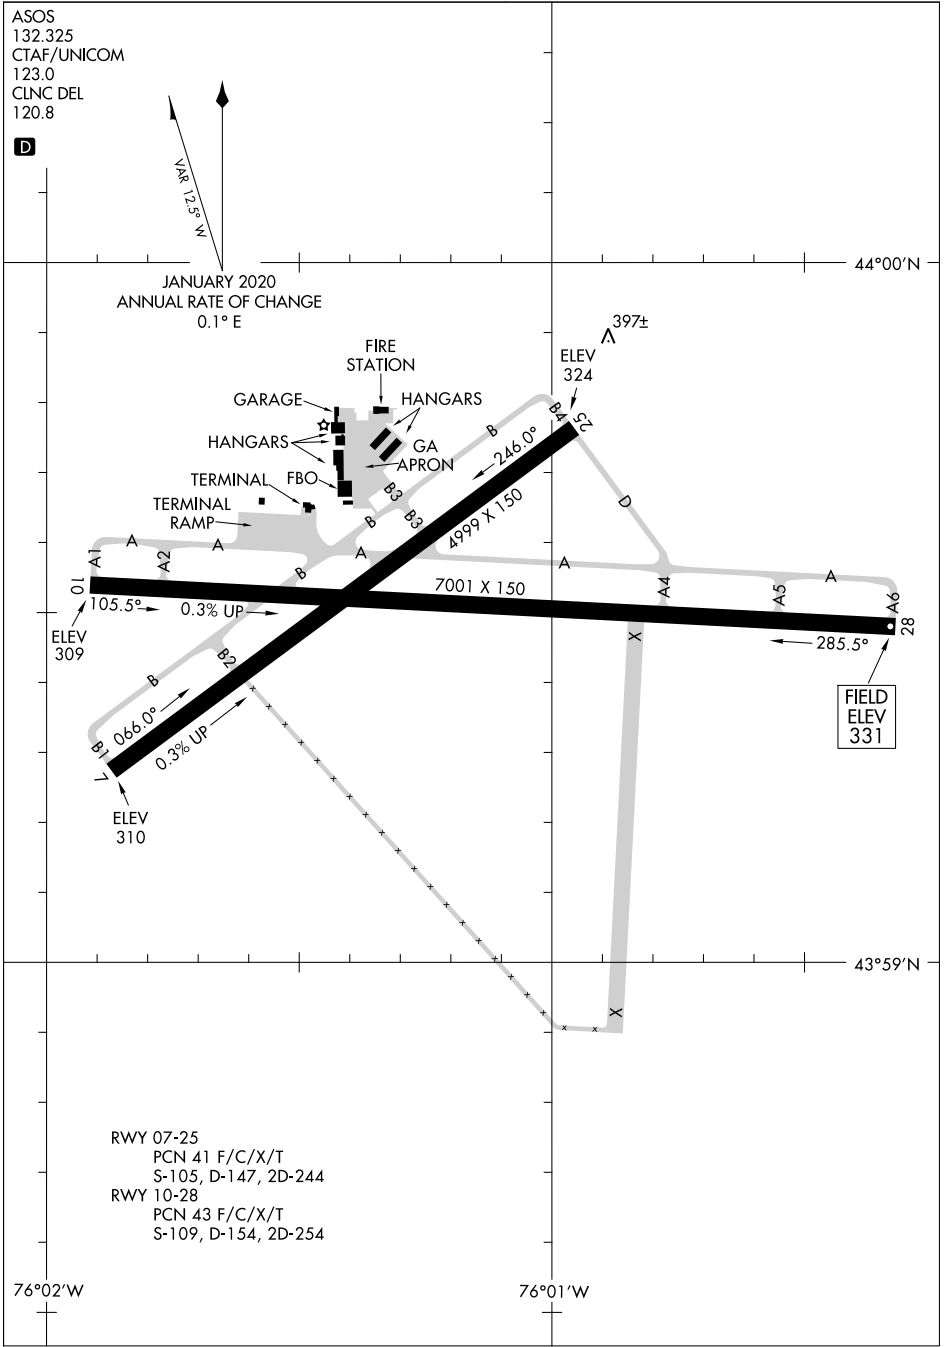

AIRPORT DIAGRAM

AL-666 (FAA)

WATERTOWN INTL (ART)
WATERTOWN, NEW YORK

ASOS
132.325
CTAF/UNICOM
123.0
CLNC DEL
120.8

VAR 12.5° W

JANUARY 2020
ANNUAL RATE OF CHANGE
0.1° E

44°00'N

NE-2, 03 NOV 2022 to 01 DEC 2022

NE-2, 03 NOV 2022 to 01 DEC 2022

RWY 07-25
PCN 41 F/C/X/T
S-105, D-147, 2D-244
RWY 10-28
PCN 43 F/C/X/T
S-109, D-154, 2D-254

76°02'W

76°01'W

AIRPORT DIAGRAM

WATERTOWN, NEW YORK
WATERTOWN INTL (ART)