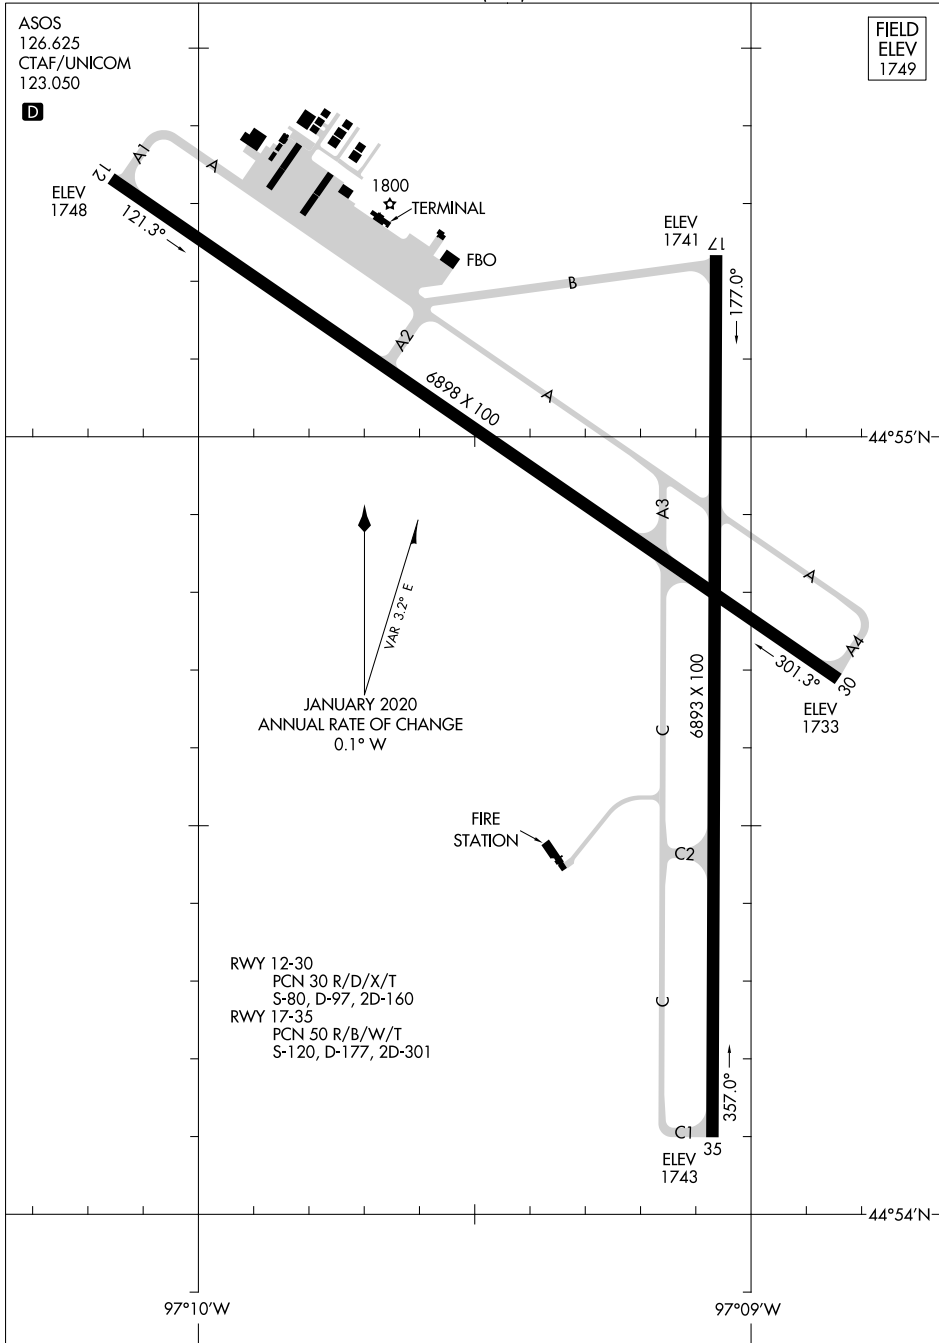

21280

# AIRPORT DIAGRAM

AL-444 (FAA)

WATERTOWN RGNL (A/TY)  
WATERTOWN, SOUTH DAKOTA

ASOS  
126.625  
CTAF/UNICOM  
123.050

FIELD  
ELEV  
1749

NC-1, 23 MAR 2023 to 20 APR 2023

NC-1, 23 MAR 2023 to 20 APR 2023

# AIRPORT DIAGRAM

21280

WATERTOWN, SOUTH DAKOTA  
WATERTOWN RGNL (A/TY)