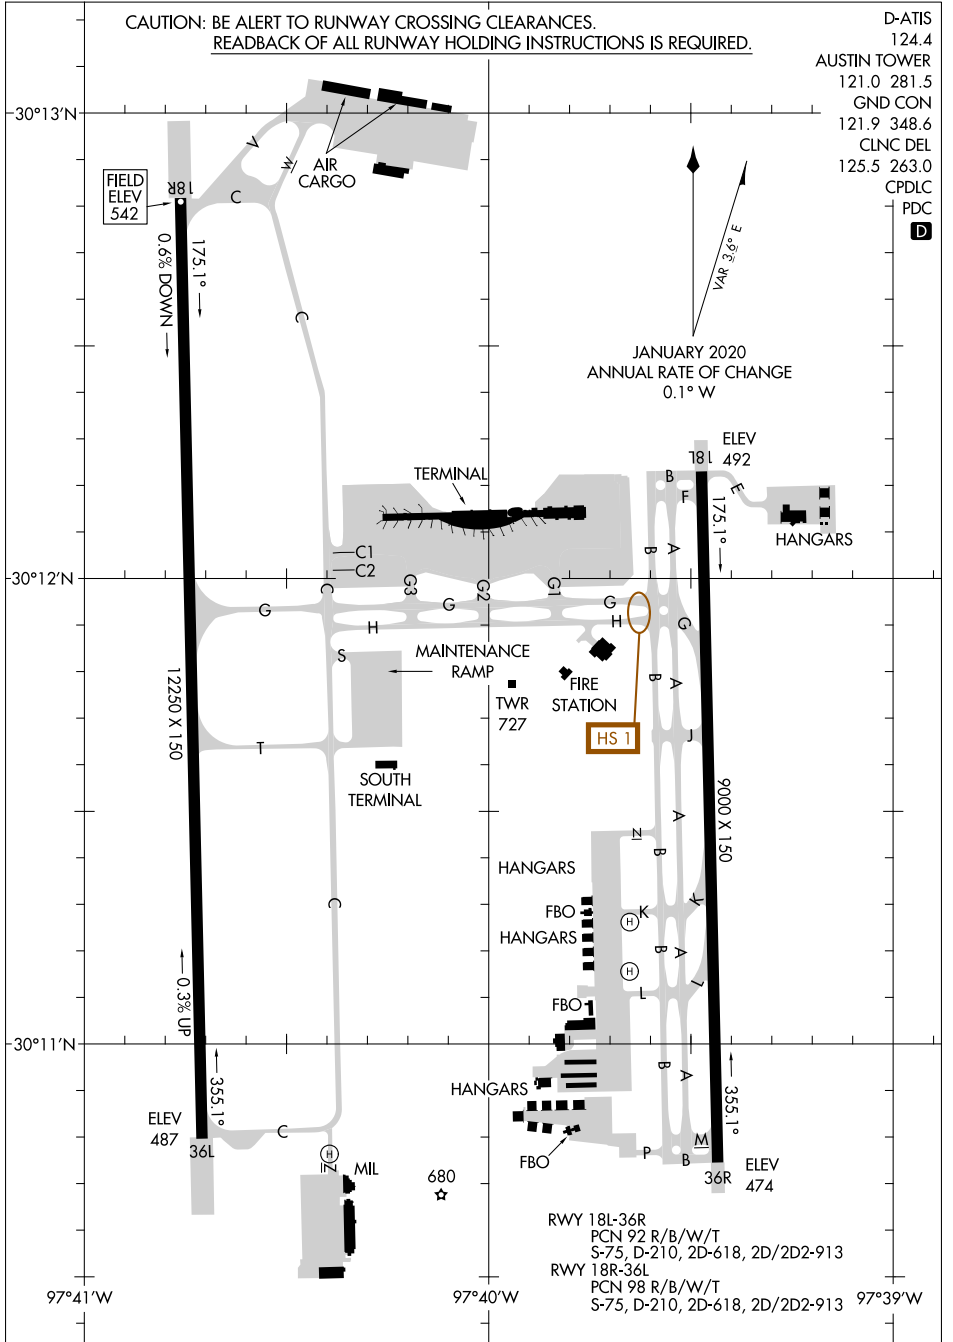

AIRPORT DIAGRAM

AL-556 (FAA)

AUSTIN-BERGSTROM INTL (AUS)

AUSTIN, TEXAS

**CAUTION: BE ALERT TO RUNWAY CROSSING CLEARANCES.
READBACK OF ALL RUNWAY HOLDING INSTRUCTIONS IS REQUIRED.**

D-ATIS 124.4
 AUSTIN TOWER 121.0 281.5
 GND CON 121.9 348.6
 CLNC DEL 125.5 263.0
 CPDLC
 PDC **D**

JANUARY 2020
 ANNUAL RATE OF CHANGE
 0.1° W

SC-3, 14 JUL 2022 to 11 AUG 2022

SC-3, 14 JUL 2022 to 11 AUG 2022

AIRPORT DIAGRAM

AUSTIN-BERGSTROM INTL (AUS)

AUSTIN, TEXAS