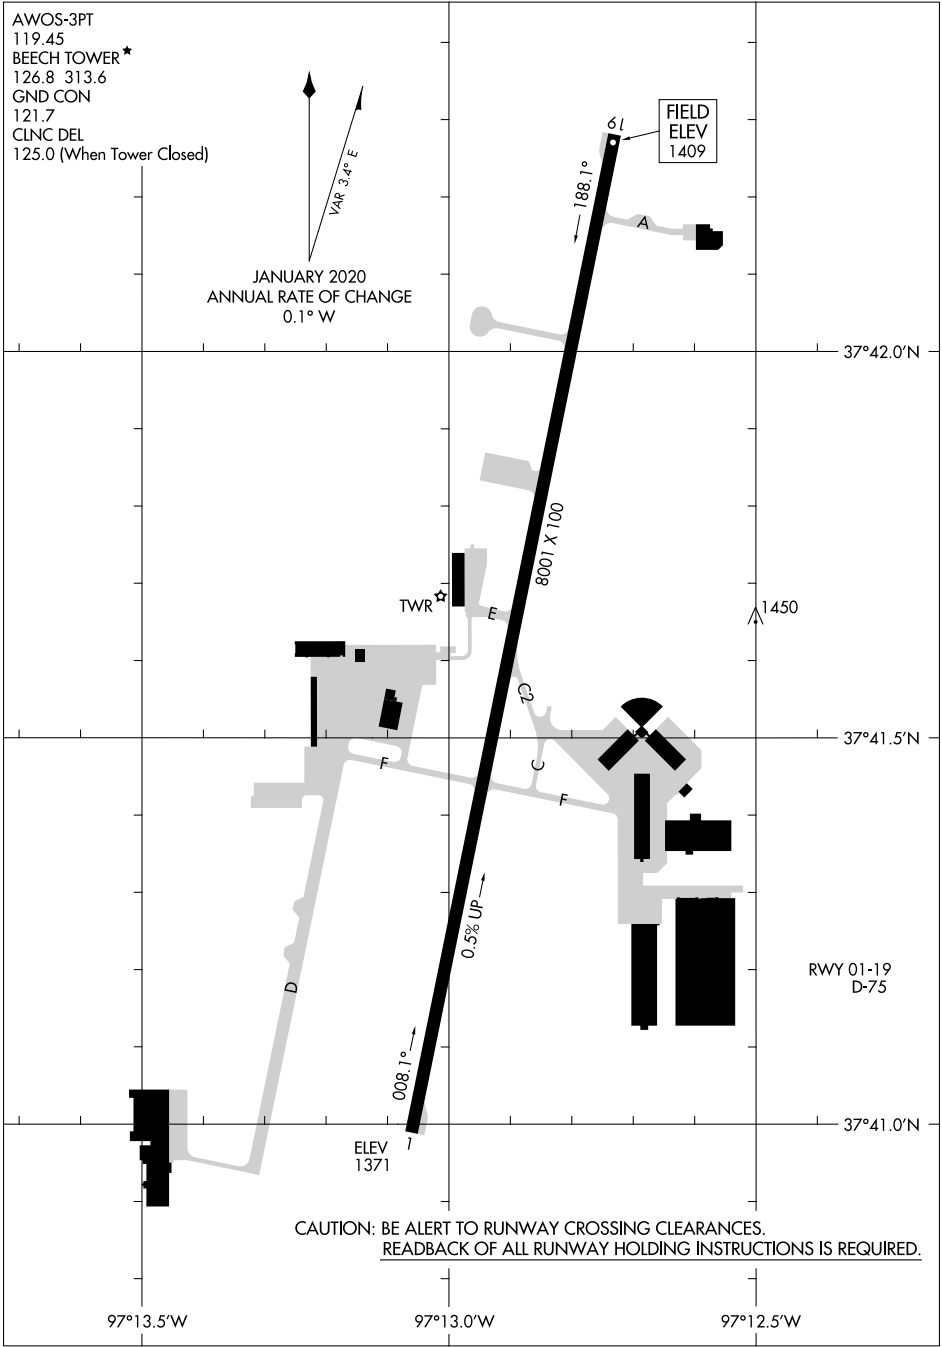

AIRPORT DIAGRAM

AL-5141 (FAA)

BEECH FACTORY (BEC)
WICHITA, KANSAS

AWOS-3PT
119.45
BEECH TOWER ★
126.8 313.6
GND CON
121.7
CLNC DEL
125.0 (When Tower Closed)

VAR 3.4° E
JANUARY 2020
ANNUAL RATE OF CHANGE
0.1° W

FIELD
ELEV
1409

NC-2, 25 MAR 2021 to 22 APR 2021

NC-2, 25 MAR 2021 to 22 APR 2021

AIRPORT DIAGRAM

WICHITA, KANSAS
BEECH FACTORY (BEC)