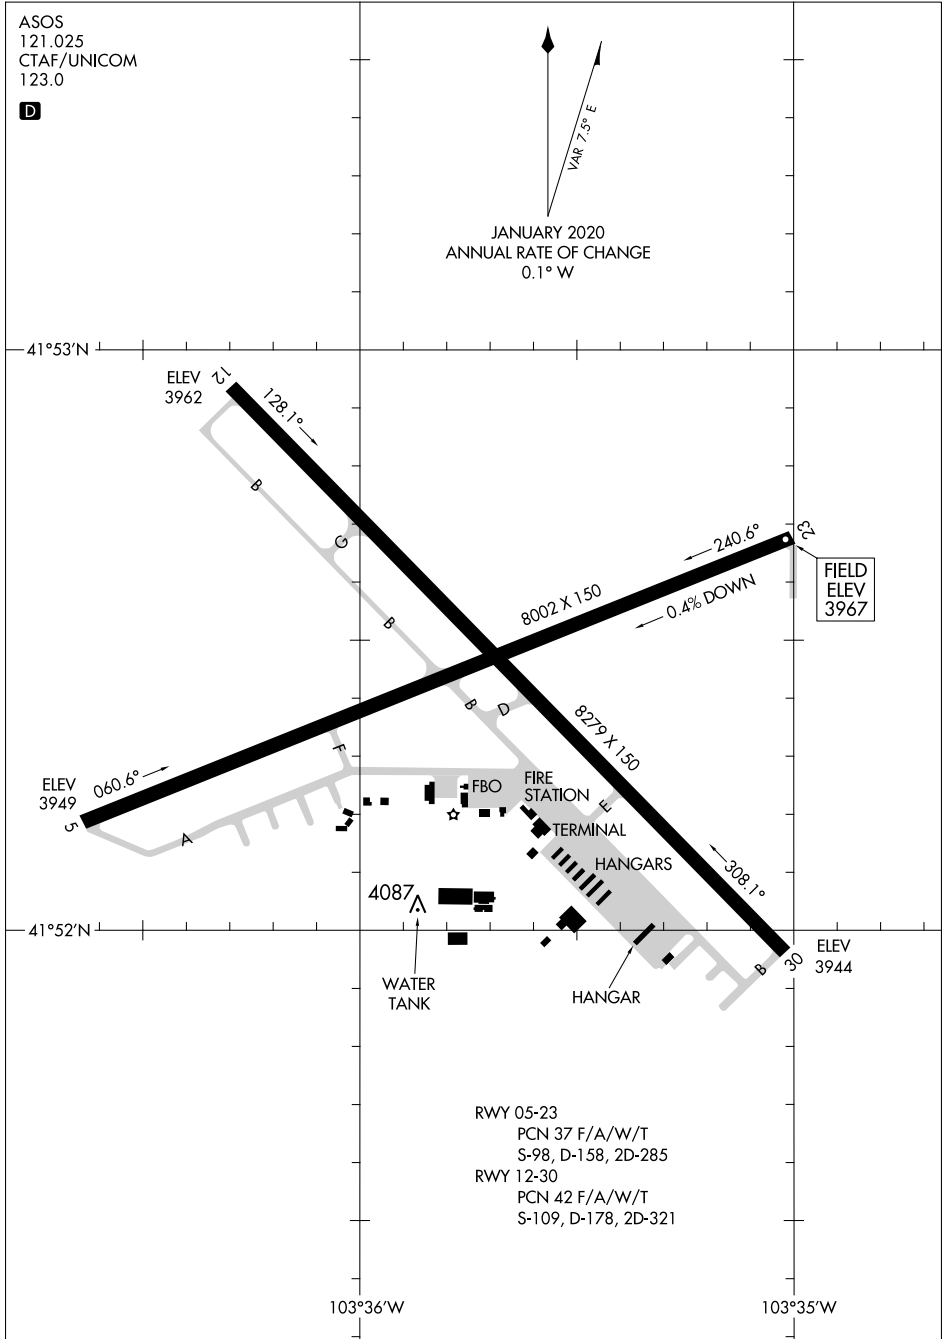

21112

AIRPORT DIAGRAM

WESTERN NEBRASKA RGNL/WILLIAM B HEILIG FLD (BFF)
AL-383 (FAA) SCOTTSBUFF, NEBRASKA

ASOS
121.025
CTAF/UNICOM
123.0

JANUARY 2020
ANNUAL RATE OF CHANGE
0.1° W

NC-2, 04 NOV 2021 to 02 DEC 2021

NC-2, 04 NOV 2021 to 02 DEC 2021

AIRPORT DIAGRAM

21112

WESTERN NEBRASKA RGNL/WILLIAM B HEILIG FLD (BFF)
SCOTTSBUFF, NEBRASKA

RWY 05-23
PCN 37 F/A/W/T
S-98, D-158, 2D-285

RWY 12-30
PCN 42 F/A/W/T
S-109, D-178, 2D-321

103°36'W

103°35'W