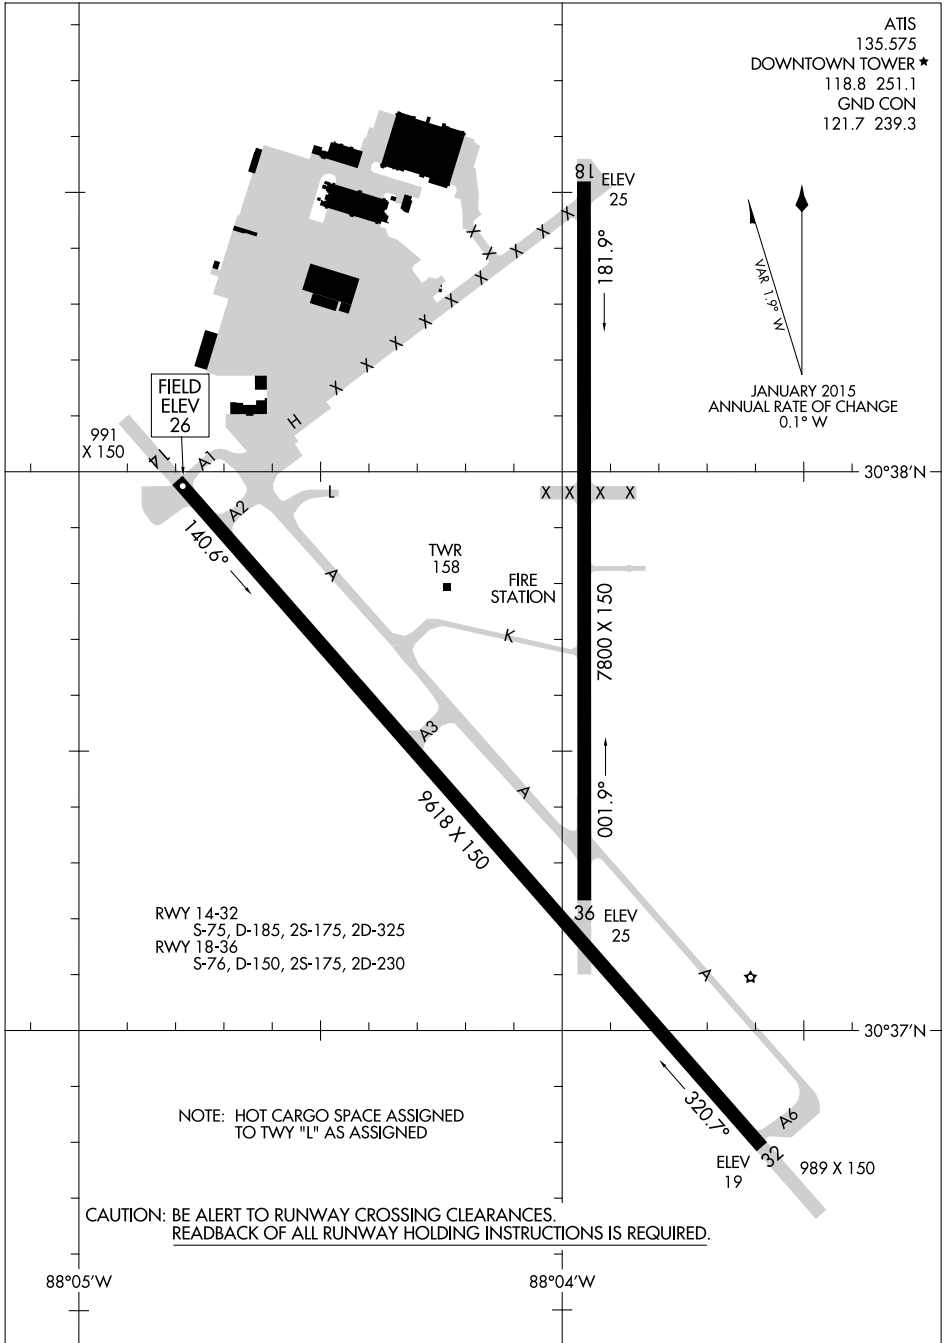

17061
AIRPORT DIAGRAM

AL-268 (FAA)

MOBILE DOWNTOWN (BFM)
MOBILE, ALABAMA

SE-4, 02 MAR 2017 to 30 MAR 2017

SE-4, 02 MAR 2017 to 30 MAR 2017

AIRPORT DIAGRAM
17061

MOBILE, ALABAMA
MOBILE DOWNTOWN (BFM)