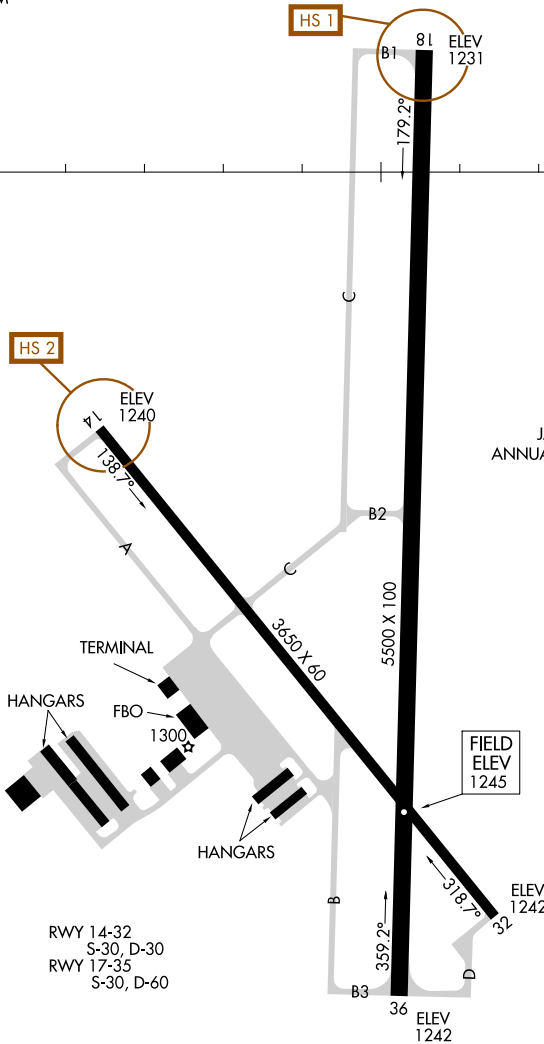

AIRPORT DIAGRAM

AL-5540 (FAA)

COUNCIL BLUFFS MUNI (CBF)
COUNCIL BLUFFS, IOWA

AWOS-3
126.575
CTAF/UNICOM
122.800
CLNC DEL
127.675

NC-3, 25 MAR 2021 to 22 APR 2021

NC-3, 25 MAR 2021 to 22 APR 2021