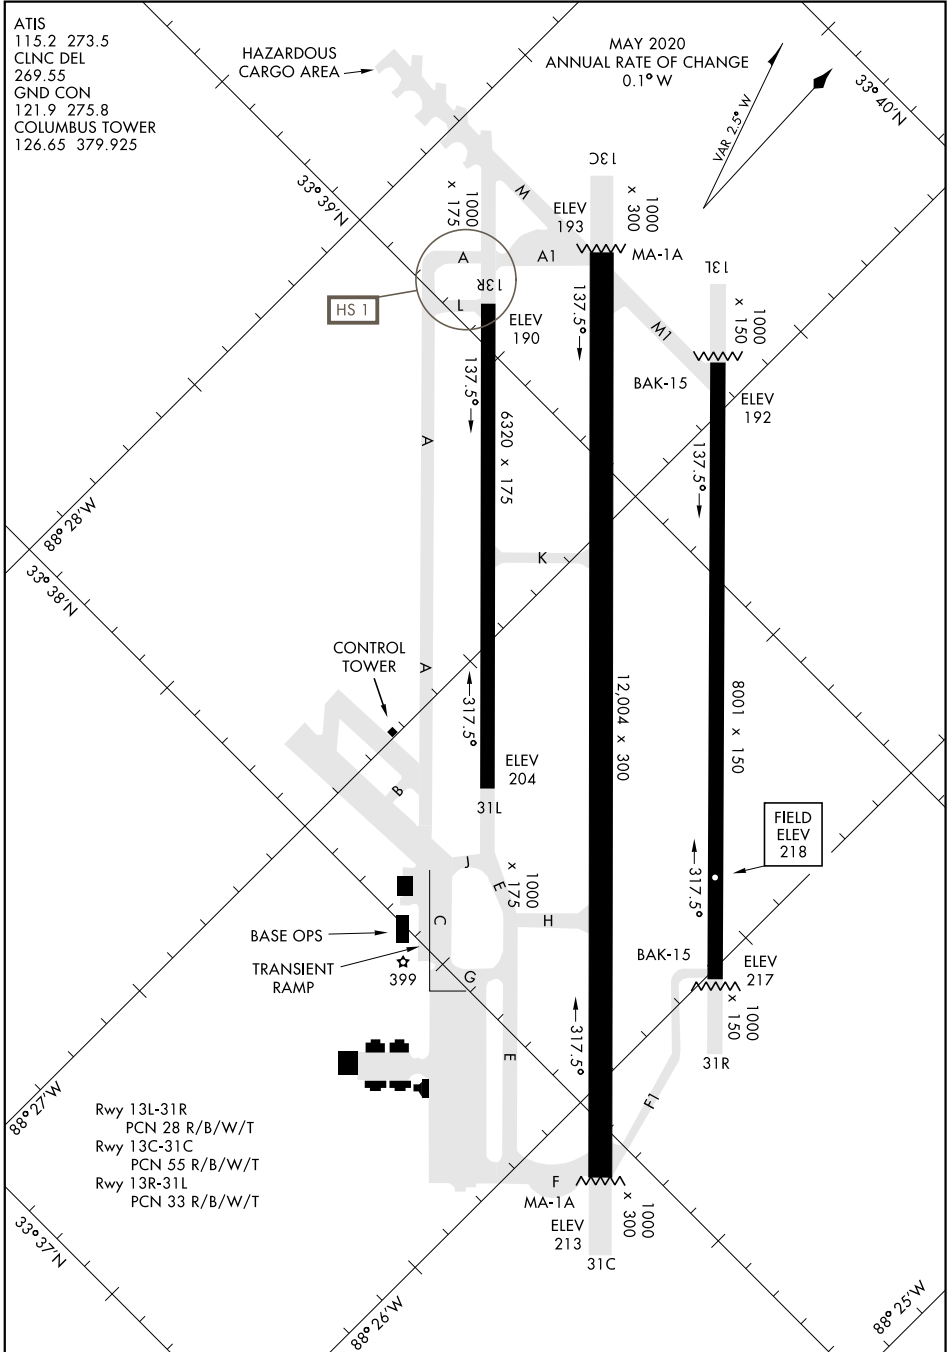

# AIRPORT DIAGRAM

AFD-91 [USAF]

COLUMBUS AFB (KCBM)

COLUMBUS, MISSISSIPPI

ATIS 115.2 273.5  
 CLNC DEL 269.55  
 GND CON 121.9 275.8  
 COLUMBUS TOWER 126.65 379.925

HAZARDOUS CARGO AREA

MAY 2020  
 ANNUAL RATE OF CHANGE  
 0.1° W

SC-4, 21 APR 2022 to 19 MAY 2022

SC-4, 21 APR 2022 to 19 MAY 2022

# AIRPORT DIAGRAM

COLUMBUS, MISSISSIPPI  
 COLUMBUS AFB (KCBM)