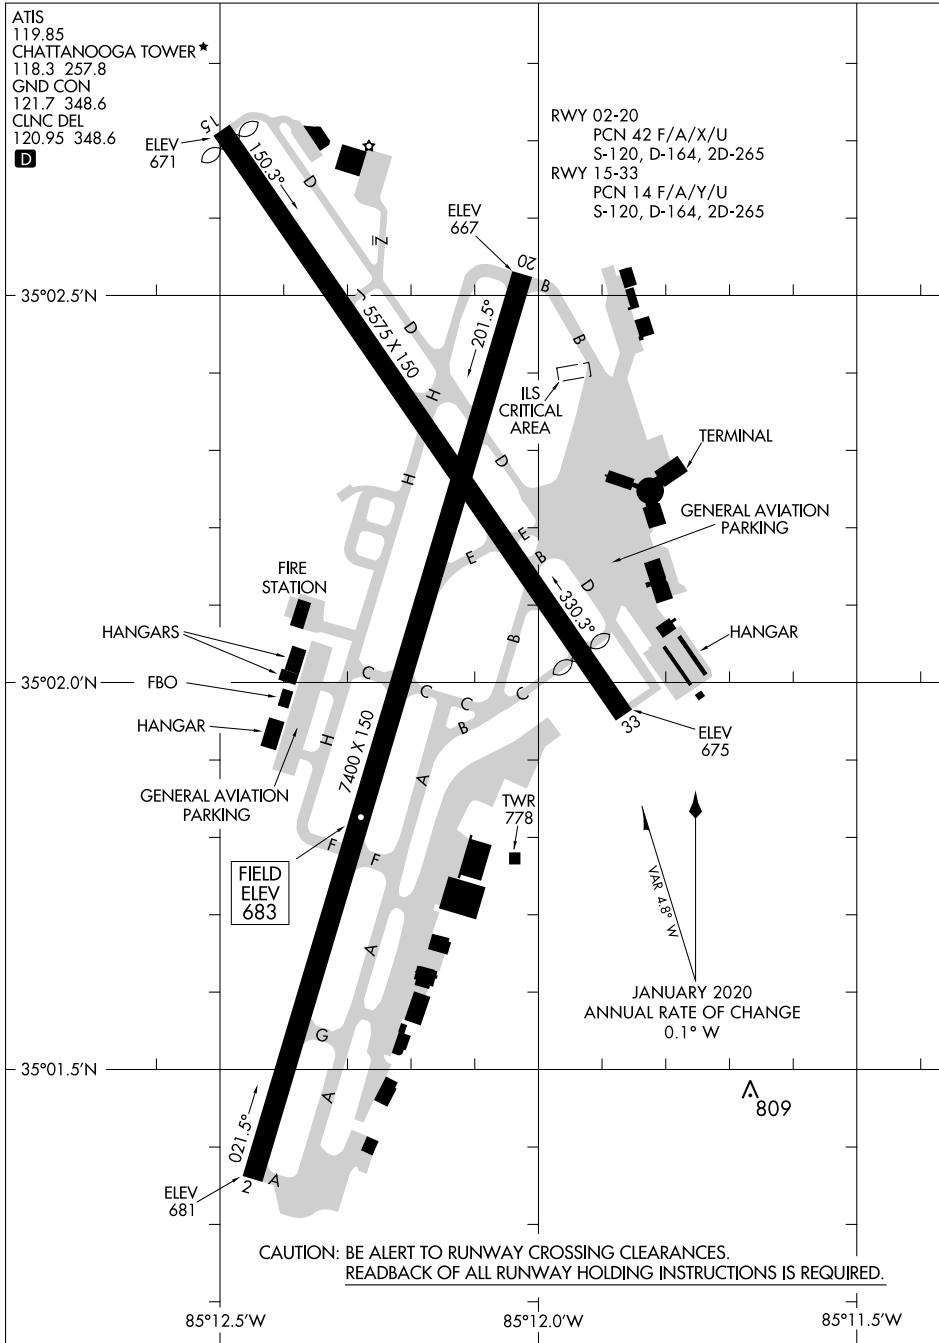

# AIRPORT DIAGRAM

AL-79 (FAA)

LOVELL FLD (CHA)  
CHATTANOOGA, TENNESSEE

ATIS  
 119.85  
 CHATTANOOGA TOWER ★  
 118.3 257.8  
 GND CON  
 121.7 348.6  
 CLNC DEL  
 120.95 348.6  
**D**

SE-1, 07 OCT 2021 to 04 NOV 2021

SE-1, 07 OCT 2021 to 04 NOV 2021

CAUTION: BE ALERT TO RUNWAY CROSSING CLEARANCES.  
 READBACK OF ALL RUNWAY HOLDING INSTRUCTIONS IS REQUIRED.

# AIRPORT DIAGRAM

CHATTANOOGA, TENNESSEE  
LOVELL FLD (CHA)