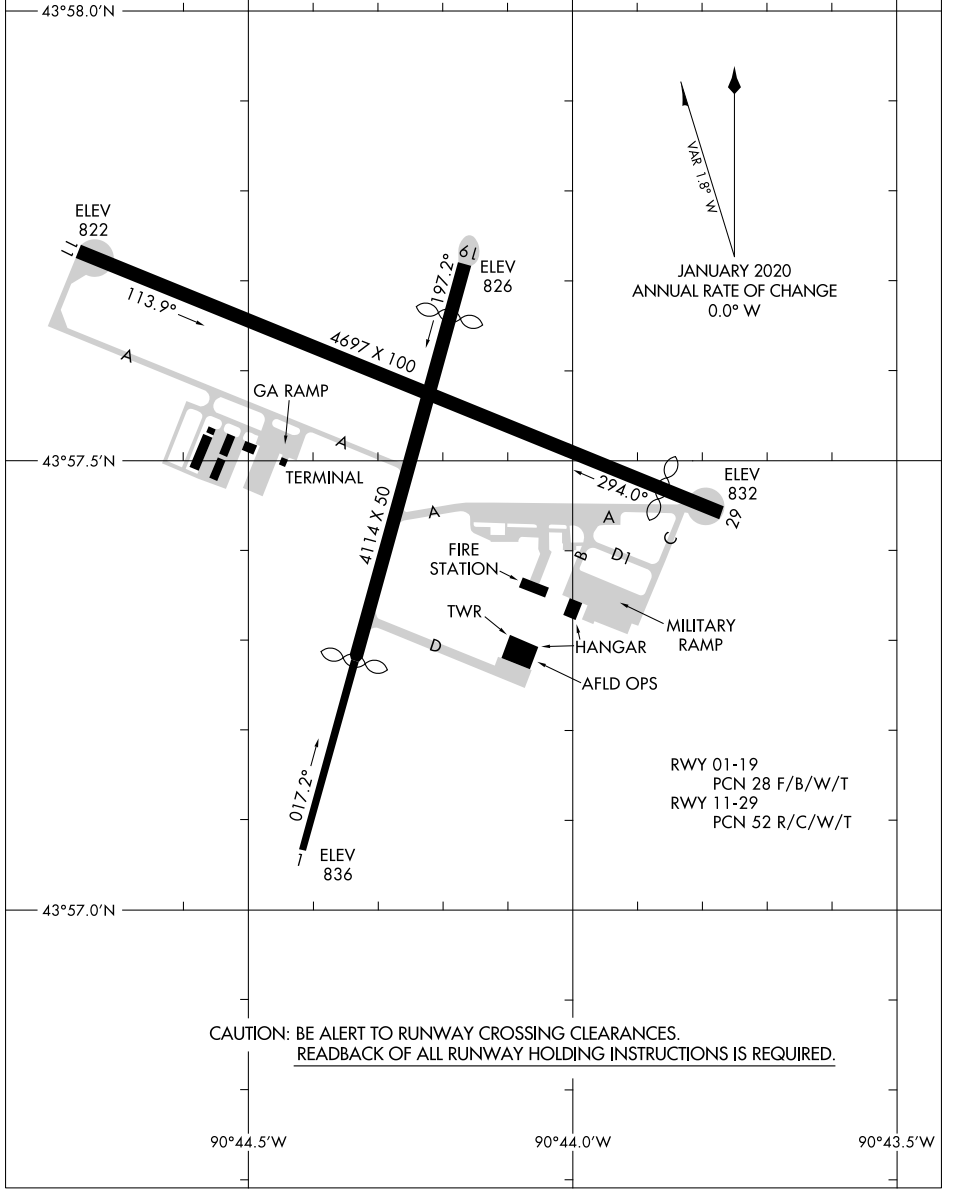

21224

AIRPORT DIAGRAM

AL-6902 (FAA)

SPARTA/FORT MC COY (CMY)

SPARTA, WISCONSIN

ASOS
 119.775
 SPARTA/MC COY TOWER *
 124.6 241.0
 GND CON
 123.1

FIELD ELEV 838

EC-3, 30 DEC 2021 to 27 JAN 2022

EC-3, 30 DEC 2021 to 27 JAN 2022

CAUTION: BE ALERT TO RUNWAY CROSSING CLEARANCES.
READBACK OF ALL RUNWAY HOLDING INSTRUCTIONS IS REQUIRED.

AIRPORT DIAGRAM

21224

SPARTA, WISCONSIN
 SPARTA/FORT MC COY (CMY)

RWY 01-19
 PCN 28 F/B/W/T
 RWY 11-29
 PCN 52 R/C/W/T