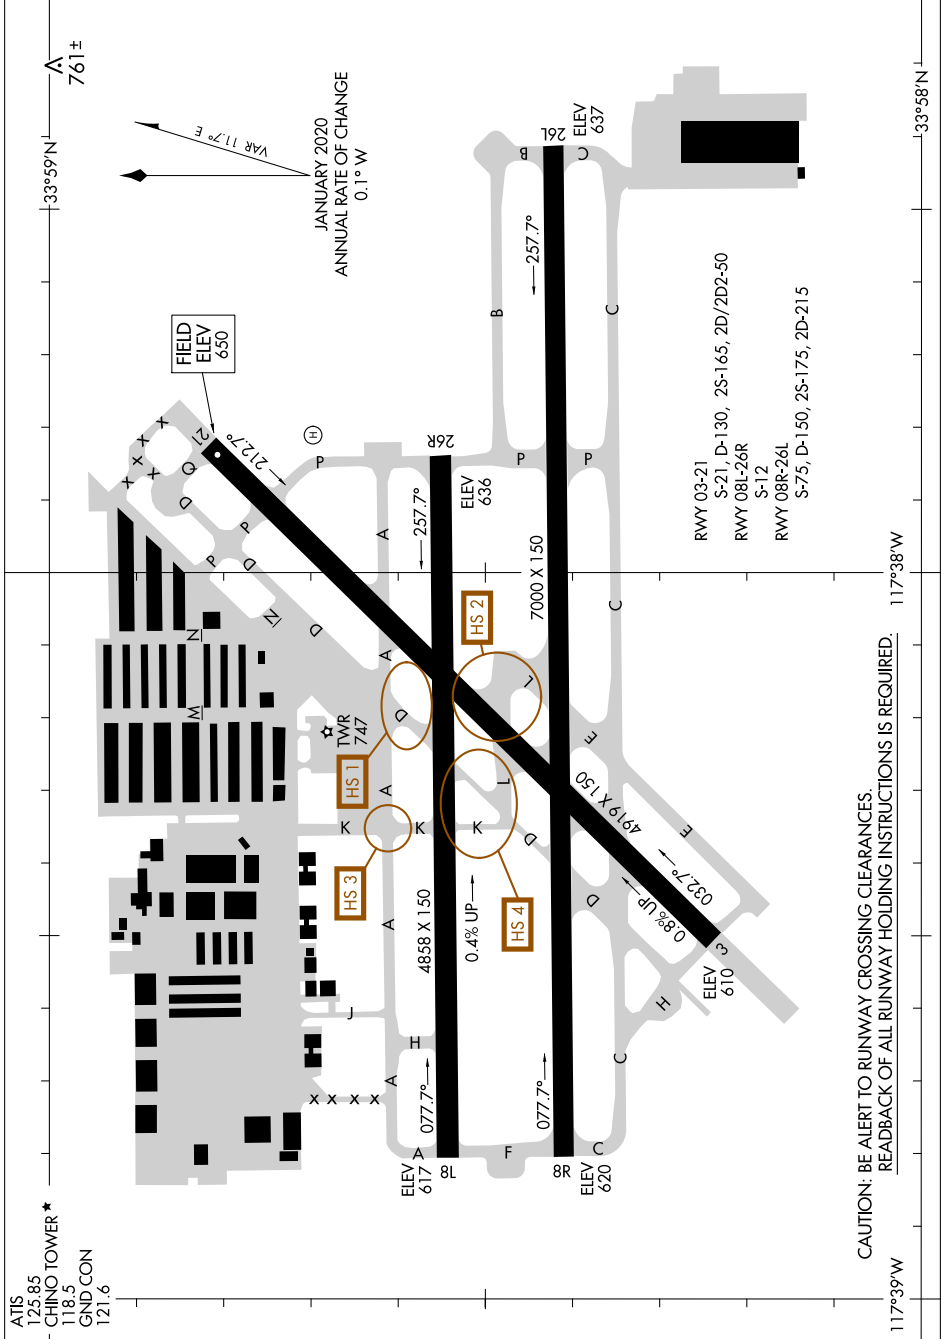

AIRPORT DIAGRAM

AL-5599 (FAA)

CHINO (CNO)
CHINO, CALIFORNIA

SW-3, 09 SEP 2021 to 07 OCT 2021

CAUTION: BE ALERT TO RUNWAY CROSSING CLEARANCES.
READBACK OF ALL RUNWAY HOLDING INSTRUCTIONS IS REQUIRED.

AIRPORT DIAGRAM

CHINO, CALIFORNIA
CHINO (CNO)

SW-3, 09 SEP 2021 to 07 OCT 2021