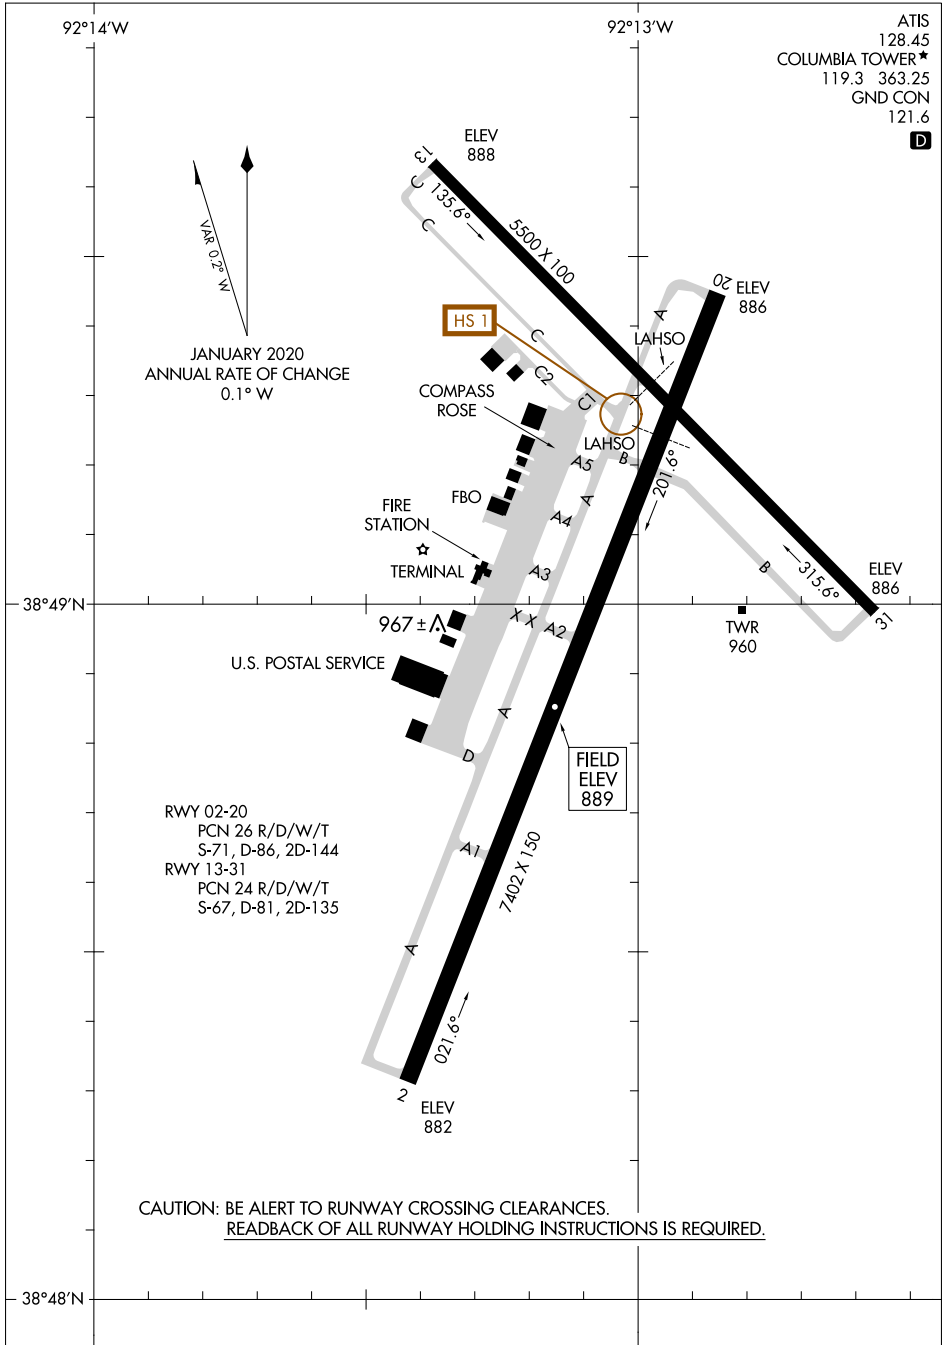

22027

AIRPORT DIAGRAM

AL-5595 (FAA)

COLUMBIA RGNL (COT)
COLUMBIA, MISSOURI

ATIS
128.45
COLUMBIA TOWER *
119.3 363.25
GND CON
121.6

NC-3, 19 MAY 2022 to 16 JUN 2022

NC-3, 19 MAY 2022 to 16 JUN 2022

CAUTION: BE ALERT TO RUNWAY CROSSING CLEARANCES.
READBACK OF ALL RUNWAY HOLDING INSTRUCTIONS IS REQUIRED.

AIRPORT DIAGRAM

22027

COLUMBIA, MISSOURI
COLUMBIA RGNL (COT)