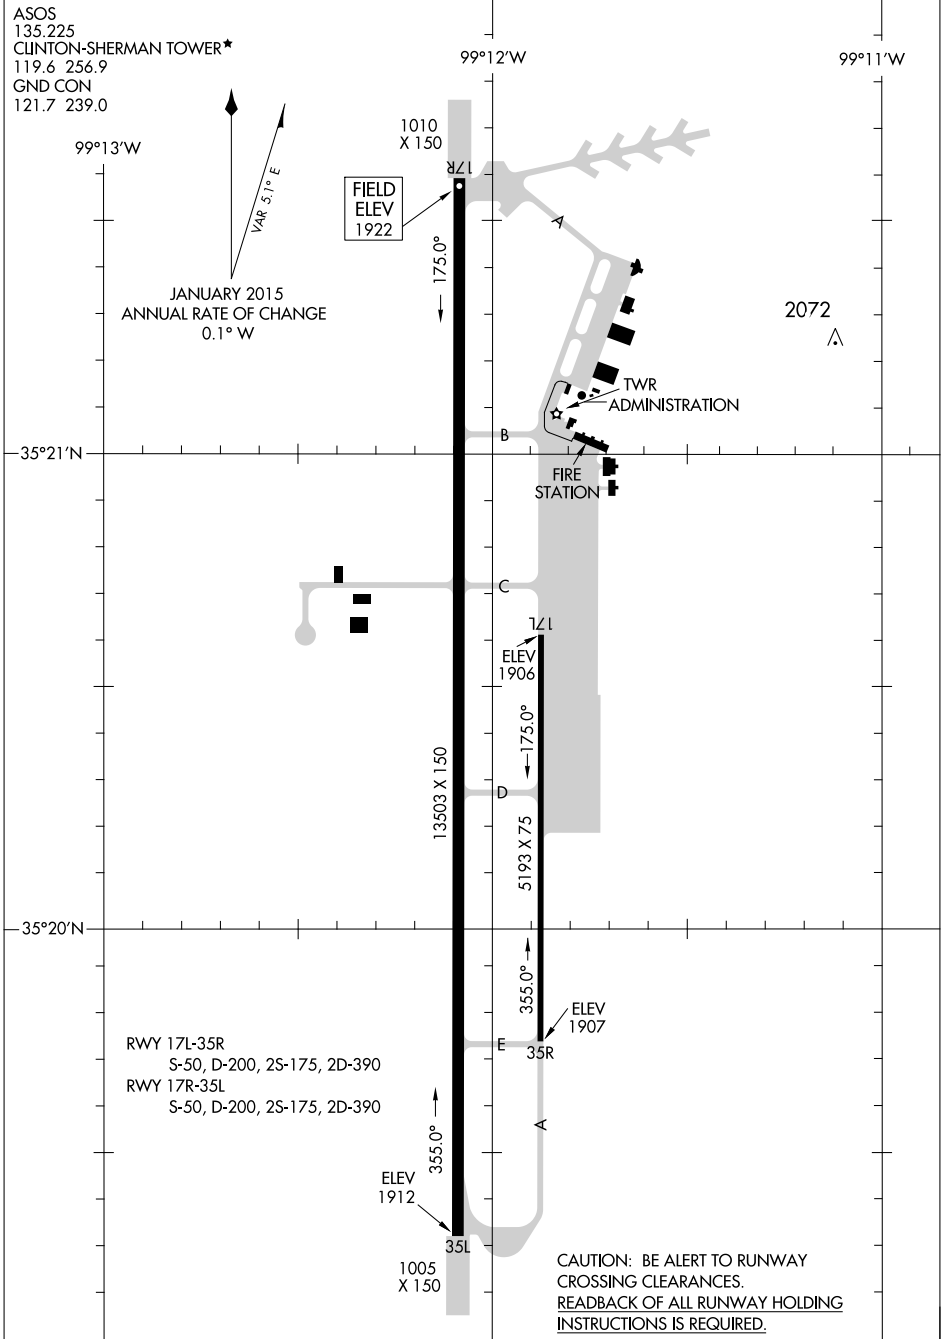

17061

AIRPORT DIAGRAM

CLINTON-SHERMAN (CSM)
BURNS FLAT, OKLAHOMA

AL-778 (FAA)

SC-1, 02 MAR 2017 to 30 MAR 2017

SC-1, 02 MAR 2017 to 30 MAR 2017

AIRPORT DIAGRAM

17061

BURNS FLAT, OKLAHOMA
CLINTON-SHERMAN (CSM)