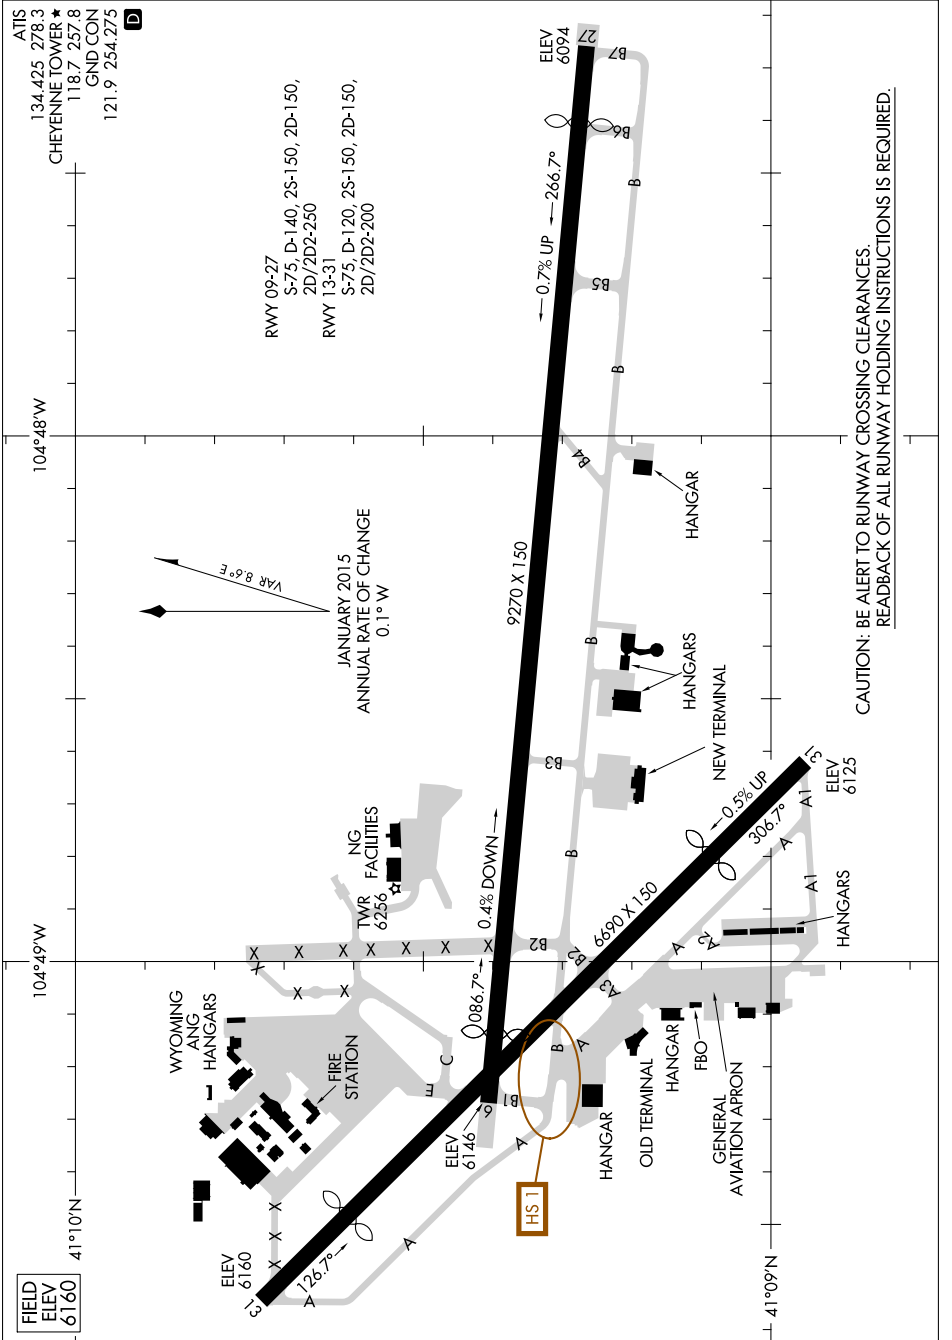

AIRPORT DIAGRAM

CHEYENNE RGNL/JERRY OLSON FIELD (CYS)

AL-80 (FAA)

CHEYENNE, WYOMING

NW-1, 10 OCT 2019 to 07 NOV 2019

NW-1, 10 OCT 2019 to 07 NOV 2019

AIRPORT DIAGRAM

CHEYENNE RGNL/JERRY OLSON FIELD (CYS)

CHEYENNE, WYOMING