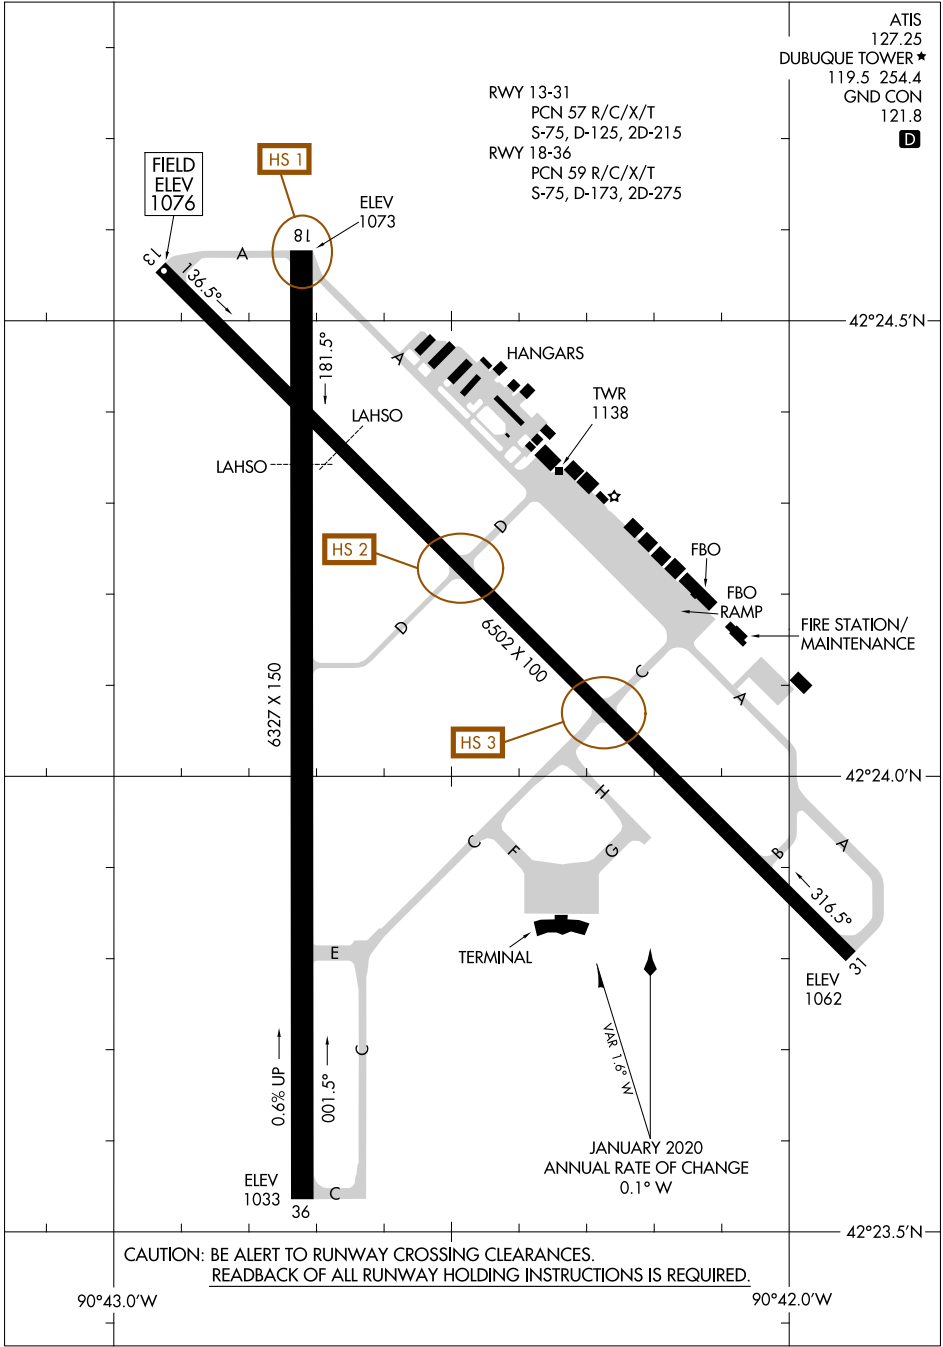

# AIRPORT DIAGRAM

AL-923 (FAA)

DUBUQUE RGNL (DBQ)

DUBUQUE, IOWA

NC-3, 22 APR 2021 to 20 MAY 2021

NC-3, 22 APR 2021 to 20 MAY 2021

# AIRPORT DIAGRAM

DUBUQUE, IOWA  
DUBUQUE RGNL (DBQ)