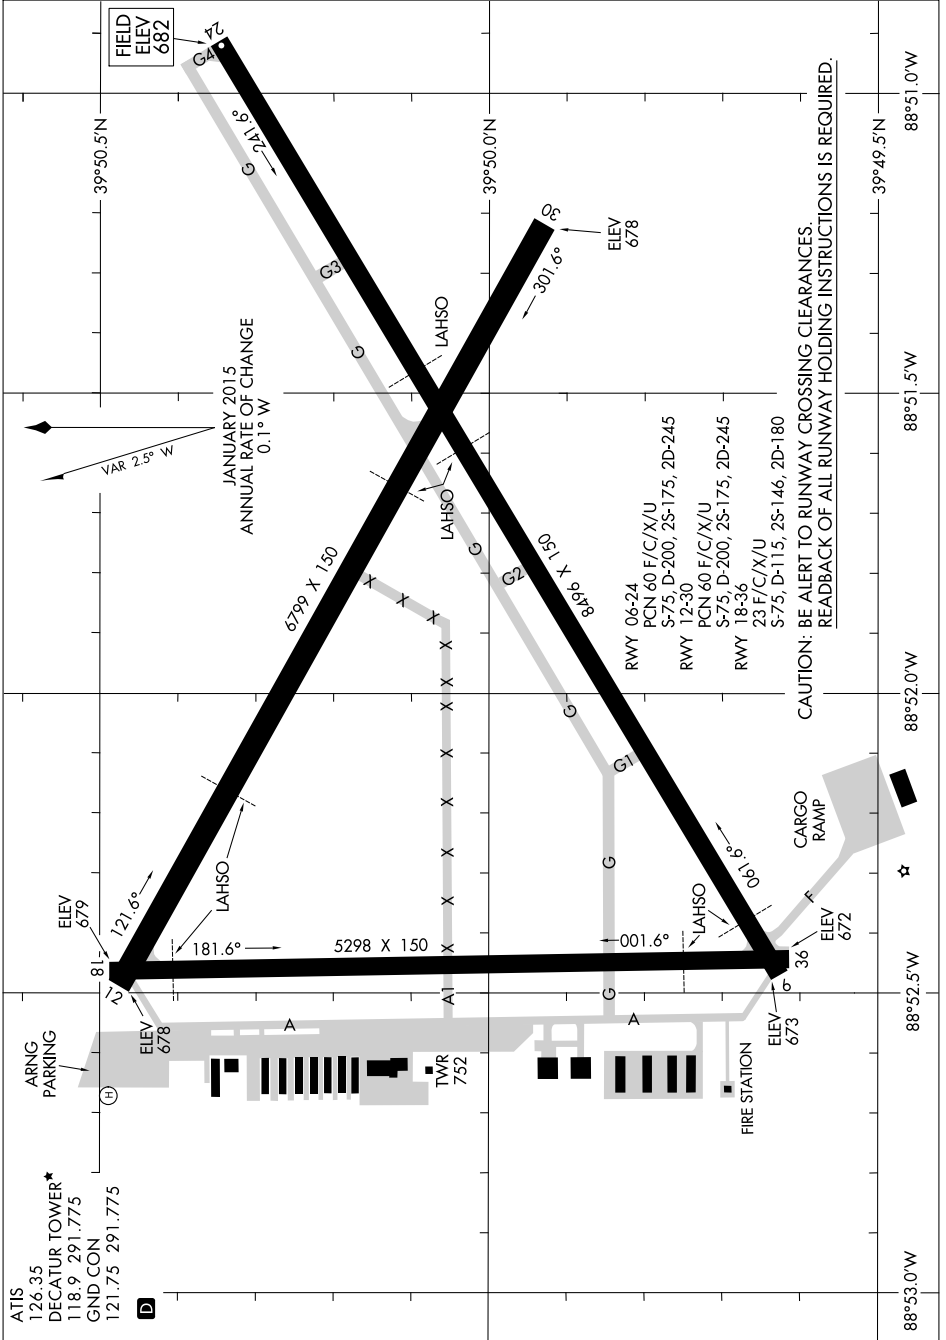

AIRPORT DIAGRAM

AL-710 (FAA)

DECATUR (DEC)
DECATUR, ILLINOIS

EC-3, 02 MAR 2017 to 30 MAR 2017

EC-3, 02 MAR 2017 to 30 MAR 2017

AIRPORT DIAGRAM

DECATUR, ILLINOIS
DECATUR (DEC)