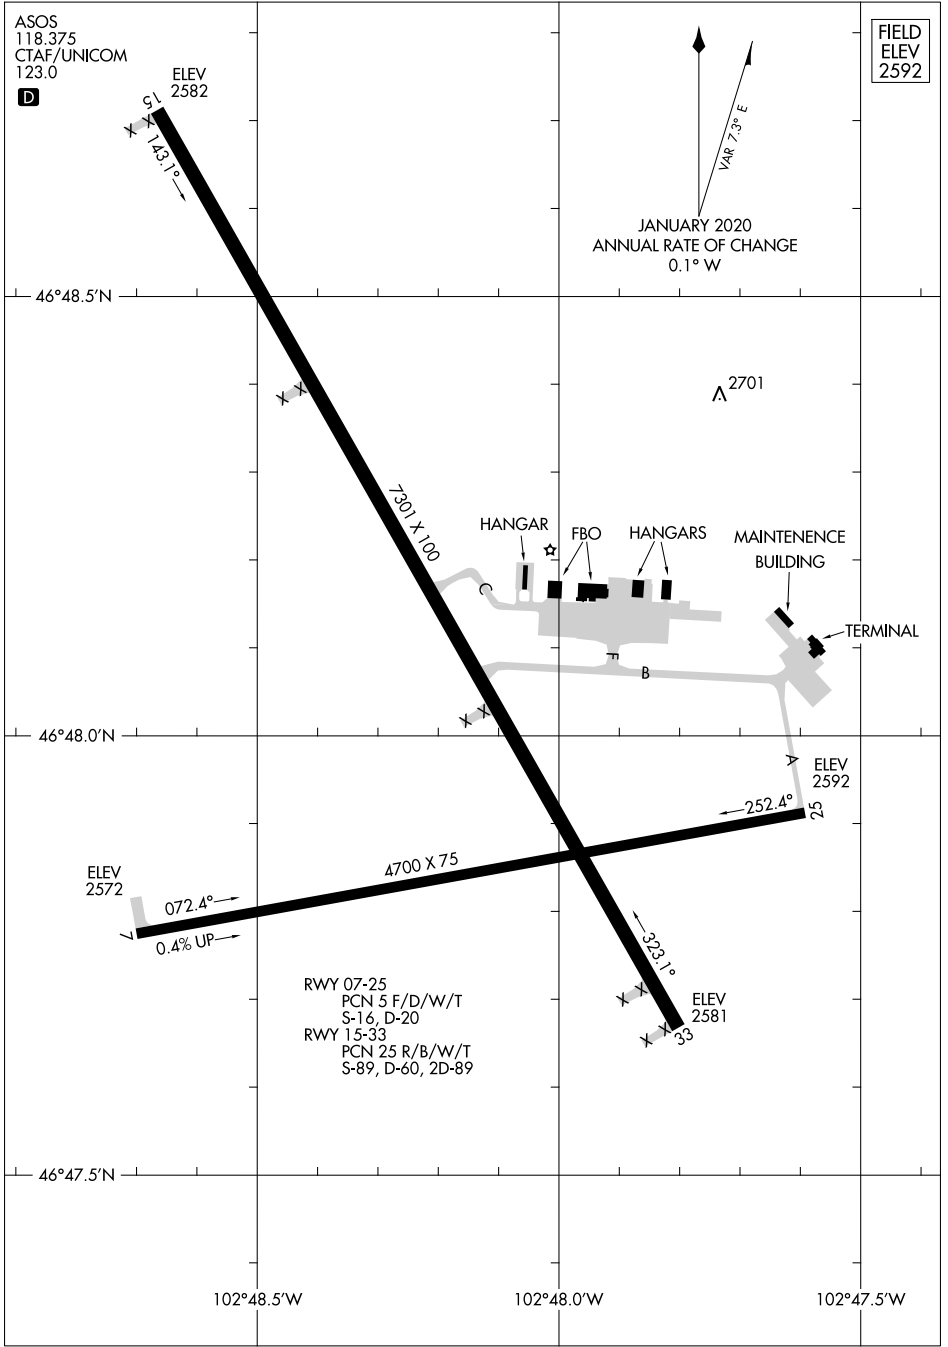

21168

AIRPORT DIAGRAM

DICKINSON - THEODORE ROOSEVELT RGNL (DIK)
AL-120 (FAA)
DICKINSON, NORTH DAKOTA

ASOS
118.375
CTAF/UNICOM
123.0

D

FIELD
ELEV
2592

ELEV
2582
CL
X 143.1°

VAR 7.3° E
JANUARY 2020
ANNUAL RATE OF CHANGE
0.1° W

NC-1, 17 JUN 2021 to 15 JUL 2021

NC-1, 17 JUN 2021 to 15 JUL 2021

AIRPORT DIAGRAM

21168

DICKINSON, NORTH DAKOTA
DICKINSON - THEODORE ROOSEVELT RGNL (DIK)