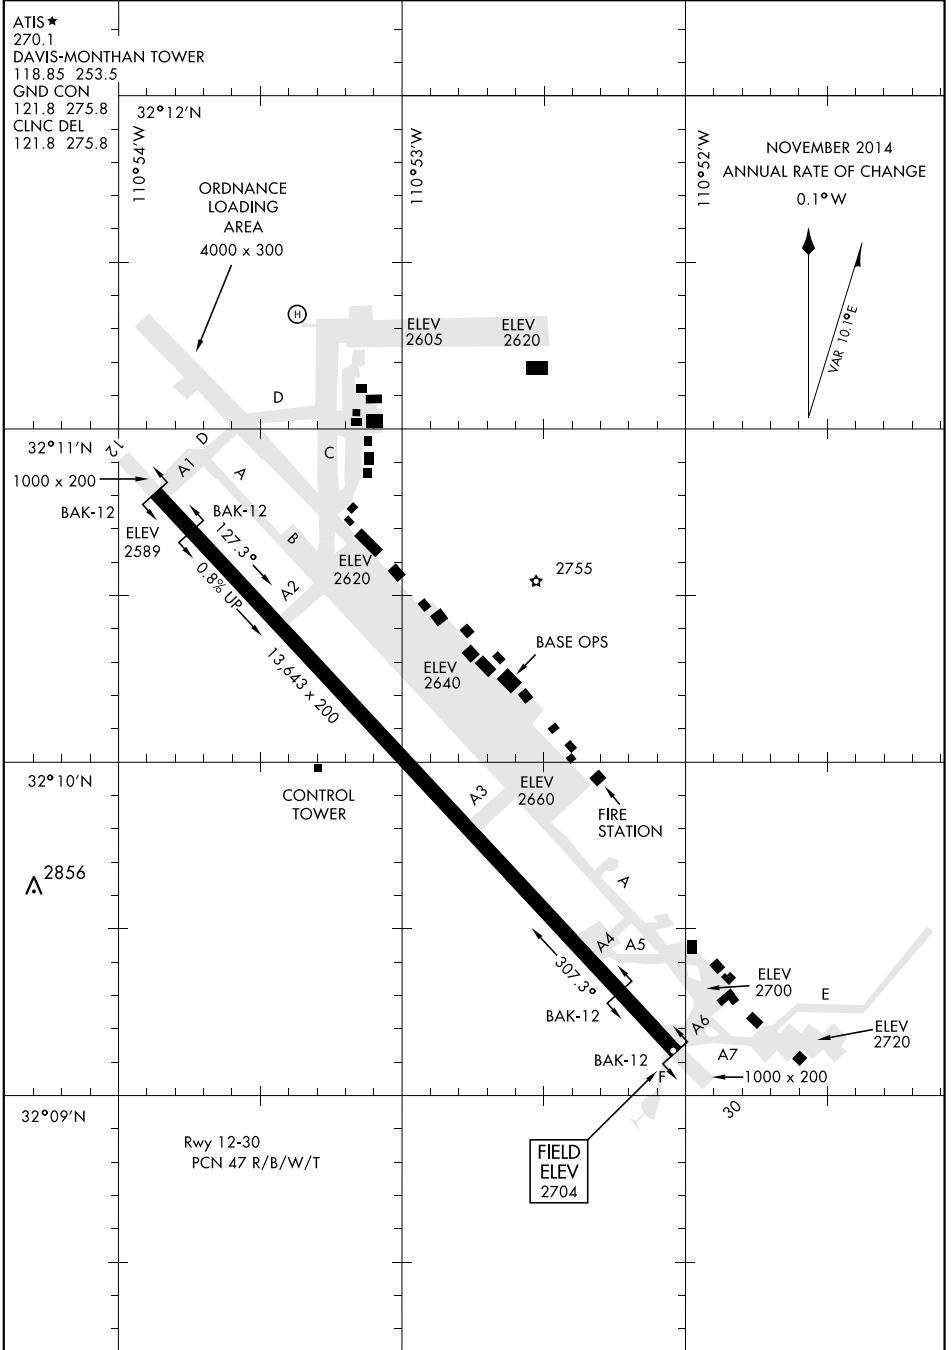

AIRPORT DIAGRAM

AFD-429 [USAF]

DAVIS-MONTHAN AFB (KDMA)

TUCSON, ARIZONA

ATIS ★
 270.1
 DAVIS-MONTHAN TOWER
 118.85 253.5
 GND CON
 121.8 275.8
 CLNC DEL
 121.8 275.8

NOVEMBER 2014
 ANNUAL RATE OF CHANGE
 0.1°W

ORDNANCE
 LOADING
 AREA
 4000 x 300

SW-4, 02 MAR 2017 to 30 MAR 2017

SW-4, 02 MAR 2017 to 30 MAR 2017

AIRPORT DIAGRAM

TUCSON, ARIZONA
DAVIS-MONTHAN AFB (KDMA)