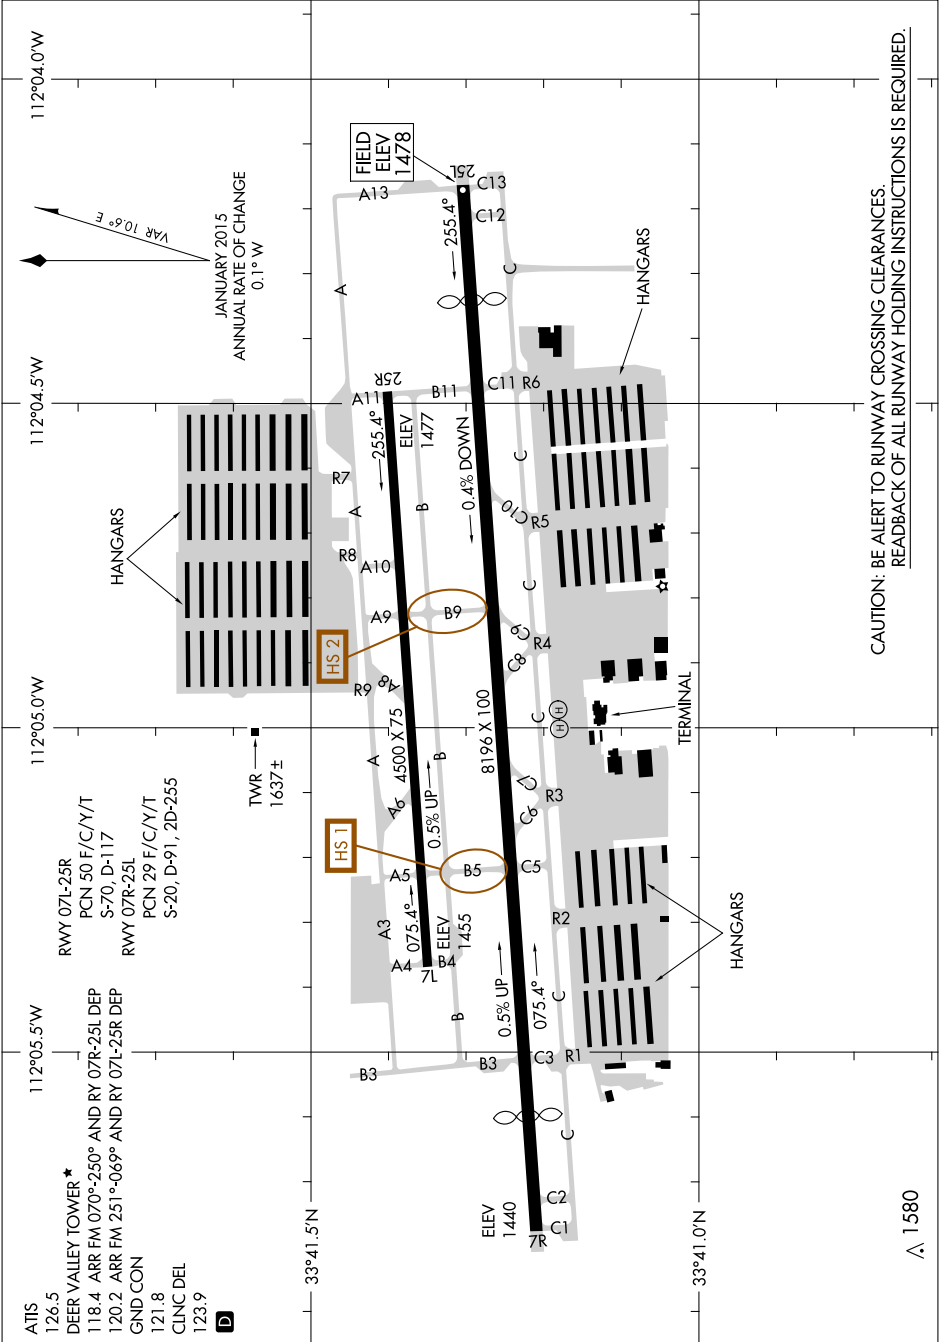

AIRPORT DIAGRAM

AL-6646 (FAA)

PHOENIX DEER VALLEY (DVT)
PHOENIX, ARIZONA

SW-4, 02 MAR 2017 to 30 MAR 2017

CAUTION: BE ALERT TO RUNWAY CROSSING CLEARANCES.
READBACK OF ALL RUNWAY HOLDING INSTRUCTIONS IS REQUIRED.

SW-4, 02 MAR 2017 to 30 MAR 2017

AIRPORT DIAGRAM

PHOENIX, ARIZONA
PHOENIX DEER VALLEY (DVT)

1580