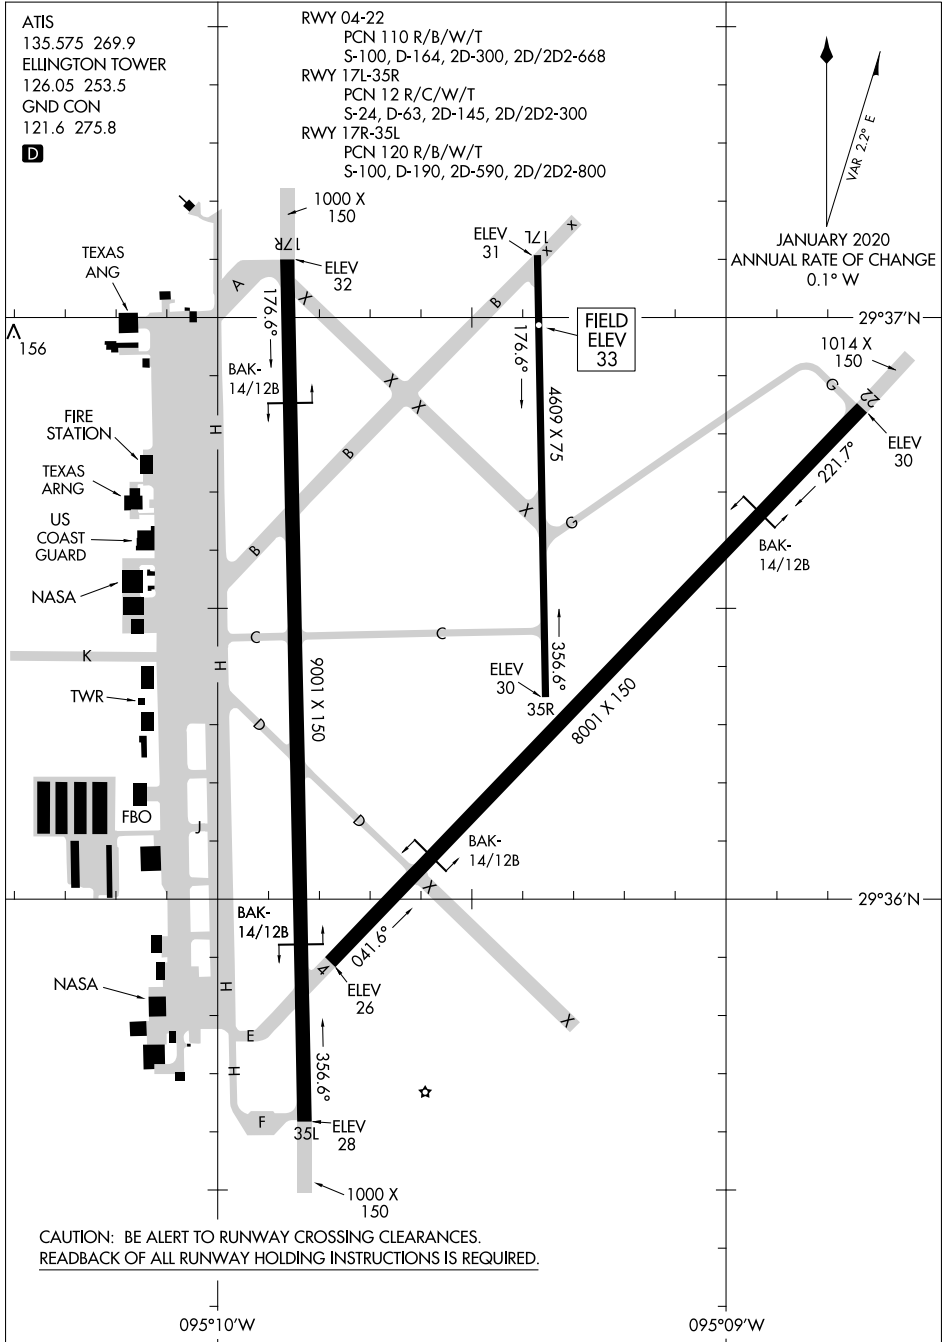

# AIRPORT DIAGRAM

AL-197 (FAA)

ELLINGTON (EFD)  
HOUSTON, TEXAS

CAUTION: BE ALERT TO RUNWAY CROSSING CLEARANCES.  
READEBACK OF ALL RUNWAY HOLDING INSTRUCTIONS IS REQUIRED.

SC-5, 10 SEP 2020 to 08 OCT 2020

SC-5, 10 SEP 2020 to 08 OCT 2020

# AIRPORT DIAGRAM

HOUSTON, TEXAS  
ELLINGTON (EFD)