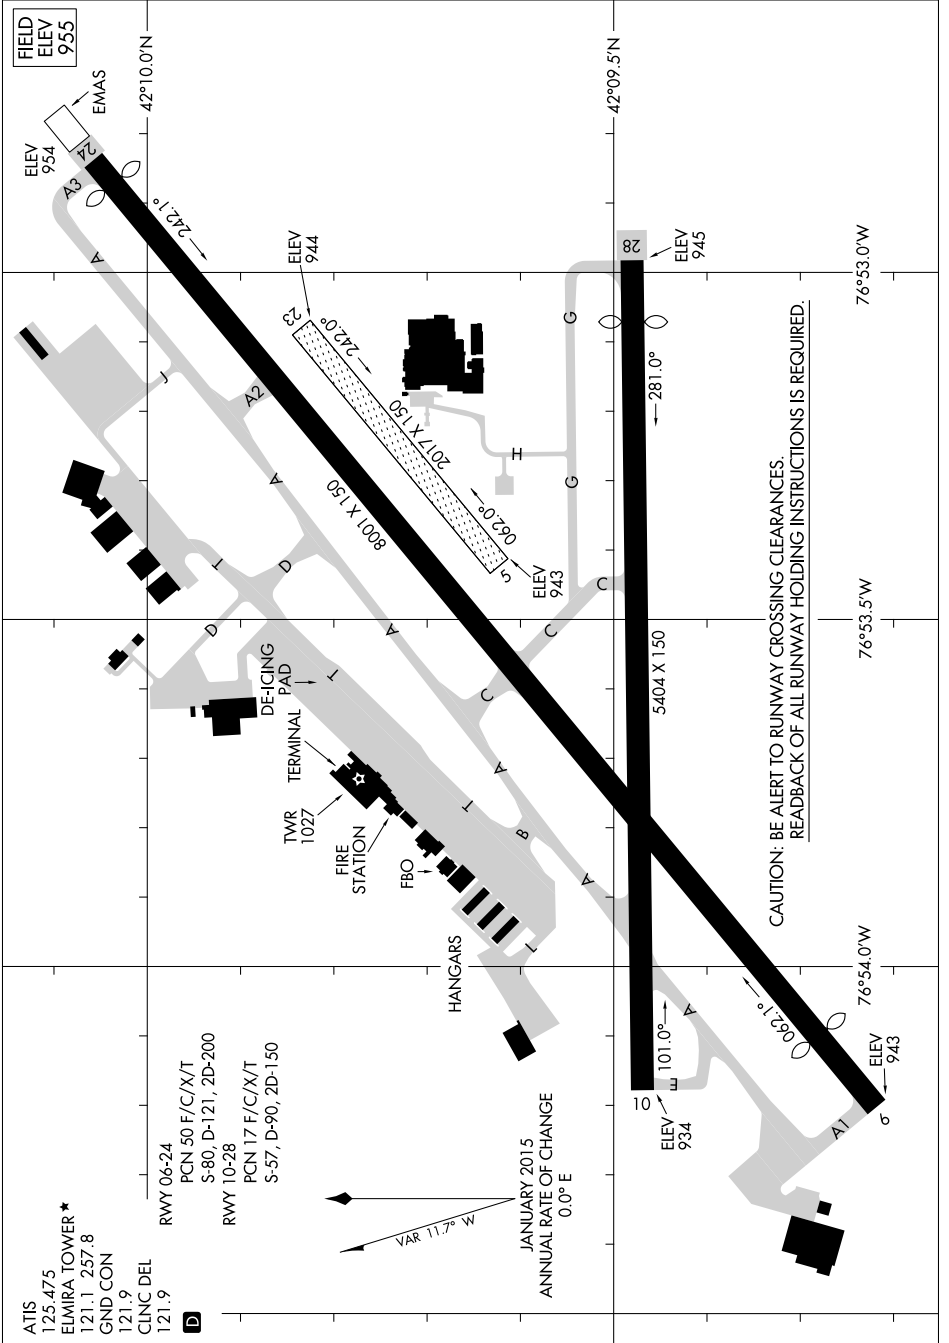

# AIRPORT DIAGRAM

AL-131 (FAA)

ELMIRA/CORNING RGNL (ELM)  
ELMIRA/CORNING, NEW YORK

NE-2, 07 NOV 2019 to 05 DEC 2019

CAUTION: BE ALERT TO RUNWAY CROSSING CLEARANCES.  
READBACK OF ALL RUNWAY HOLDING INSTRUCTIONS IS REQUIRED.

NE-2, 07 NOV 2019 to 05 DEC 2019

# AIRPORT DIAGRAM

ELMIRA/CORNING, NEW YORK  
ELMIRA/CORNING RGNL (ELM)