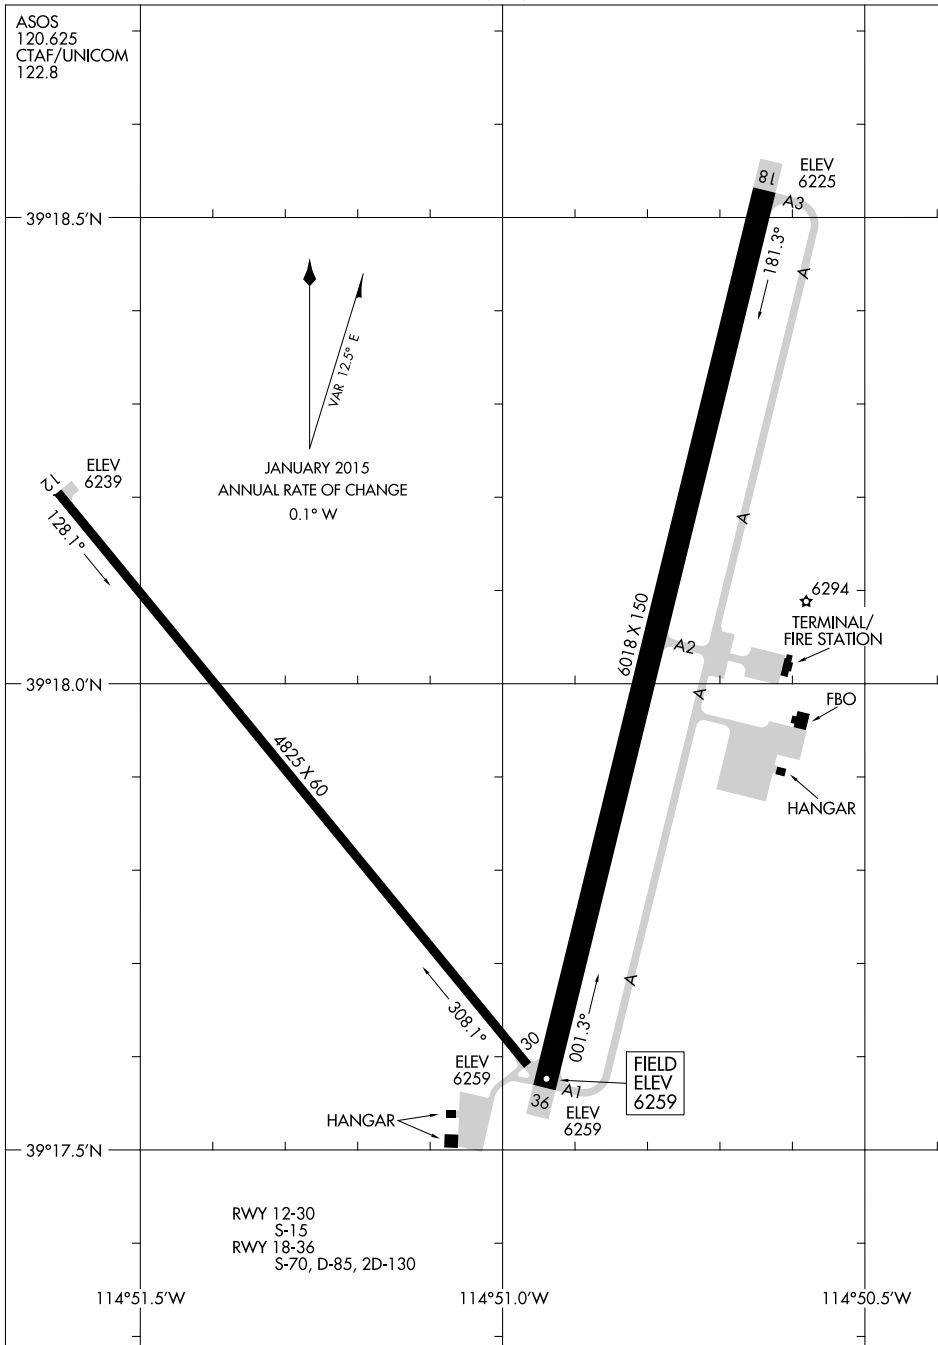

16147  
**AIRPORT DIAGRAM**

AL-5163 (FAA)

**ELY ARPT-YELLAND FLD (ELY)**  
ELY, NEVADA

ASOS  
120.625  
CTAF/UNICOM  
122.8

SW-4, 07 NOV 2019 to 05 DEC 2019

SW-4, 07 NOV 2019 to 05 DEC 2019

**AIRPORT DIAGRAM**  
16147