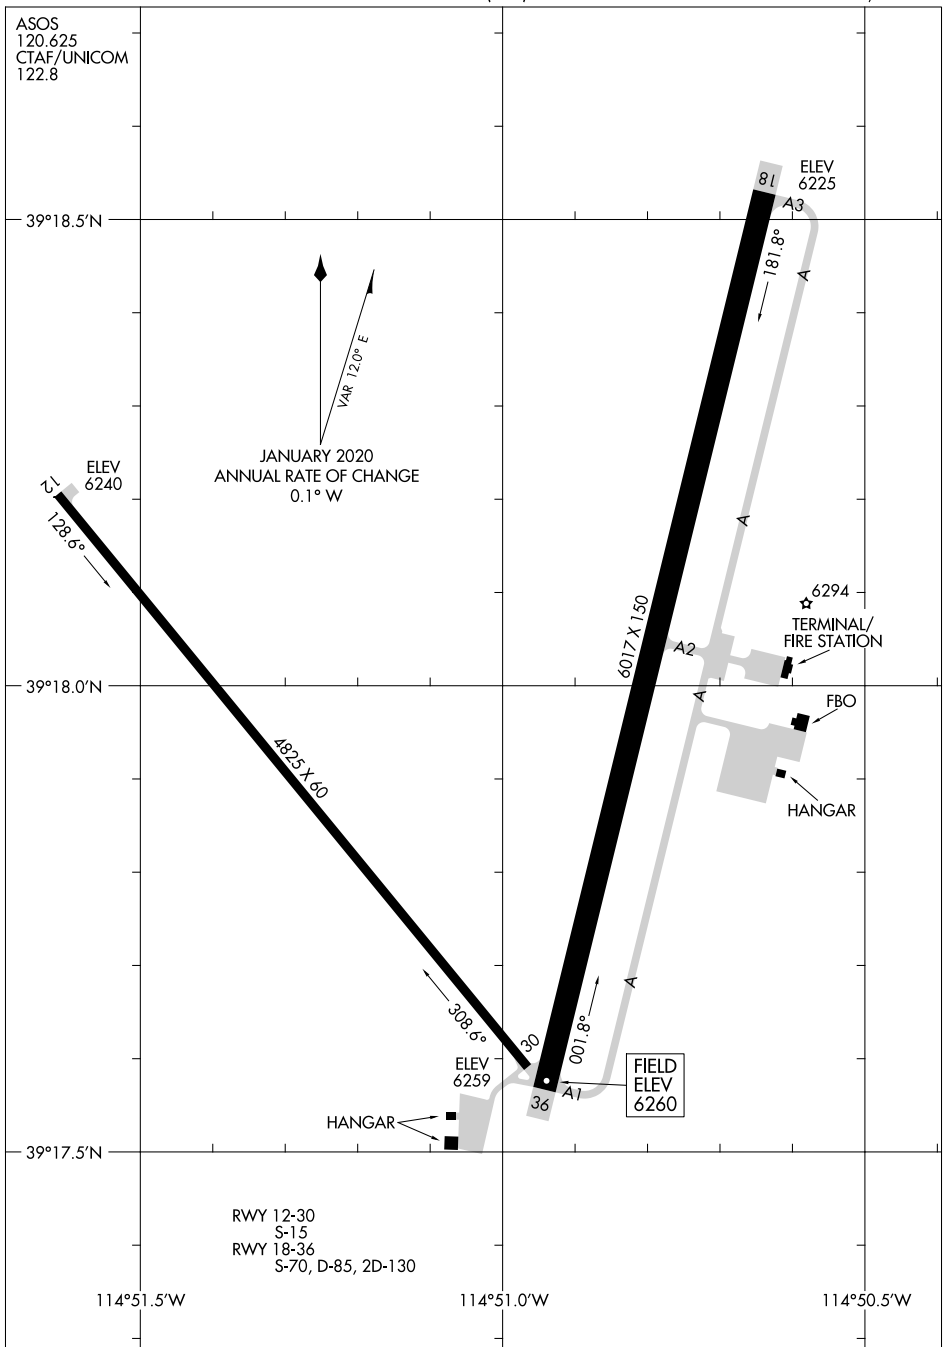

21168

AIRPORT DIAGRAM

AL-5163 (FAA)

ELY/YELLAND FLD (ELY)

ELY, NEVADA

ASOS
120.625
CTAF/UNICOM
122.8

SW-4, 17 JUN 2021 to 15 JUL 2021

SW-4, 17 JUN 2021 to 15 JUL 2021

JANUARY 2020
ANNUAL RATE OF CHANGE
0.1° W

HANGAR

6294
★
TERMINAL/
FIRE STATION
FBO
HANGAR

FIELD
ELEV
6260

RWY 12-30
S-15
RWY 18-36
S-70, D-85, 2D-130

AIRPORT DIAGRAM

21168

ELY, NEVADA