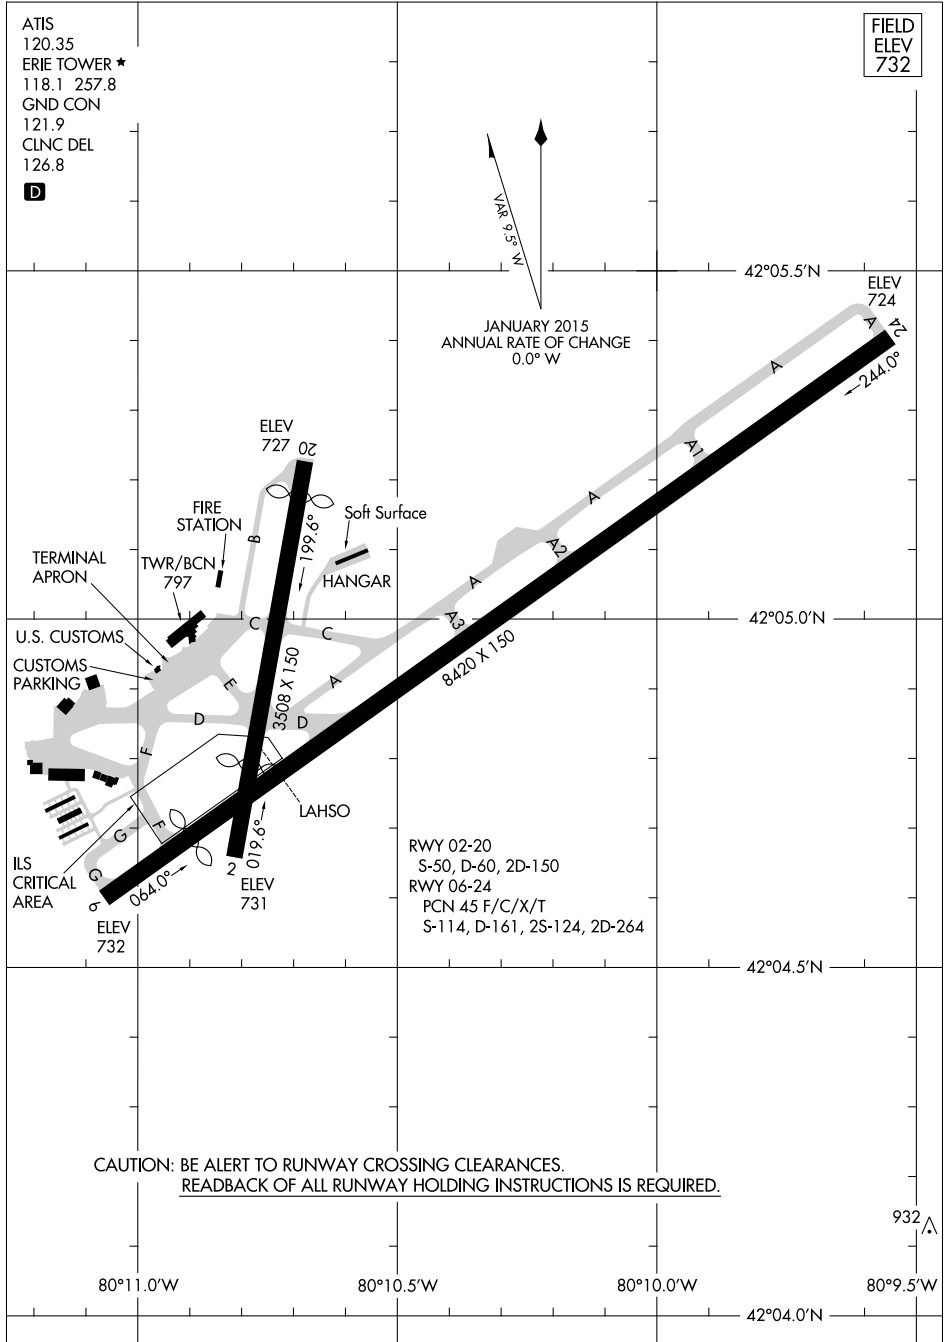

17061

AIRPORT DIAGRAM

AL-139 (FAA)

ERIE INTL/TOM RIDGE FIELD (ERI)
ERIE, PENNSYLVANIA

NE-4, 07 NOV 2019 to 05 DEC 2019

NE-4, 07 NOV 2019 to 05 DEC 2019

AIRPORT DIAGRAM

17061