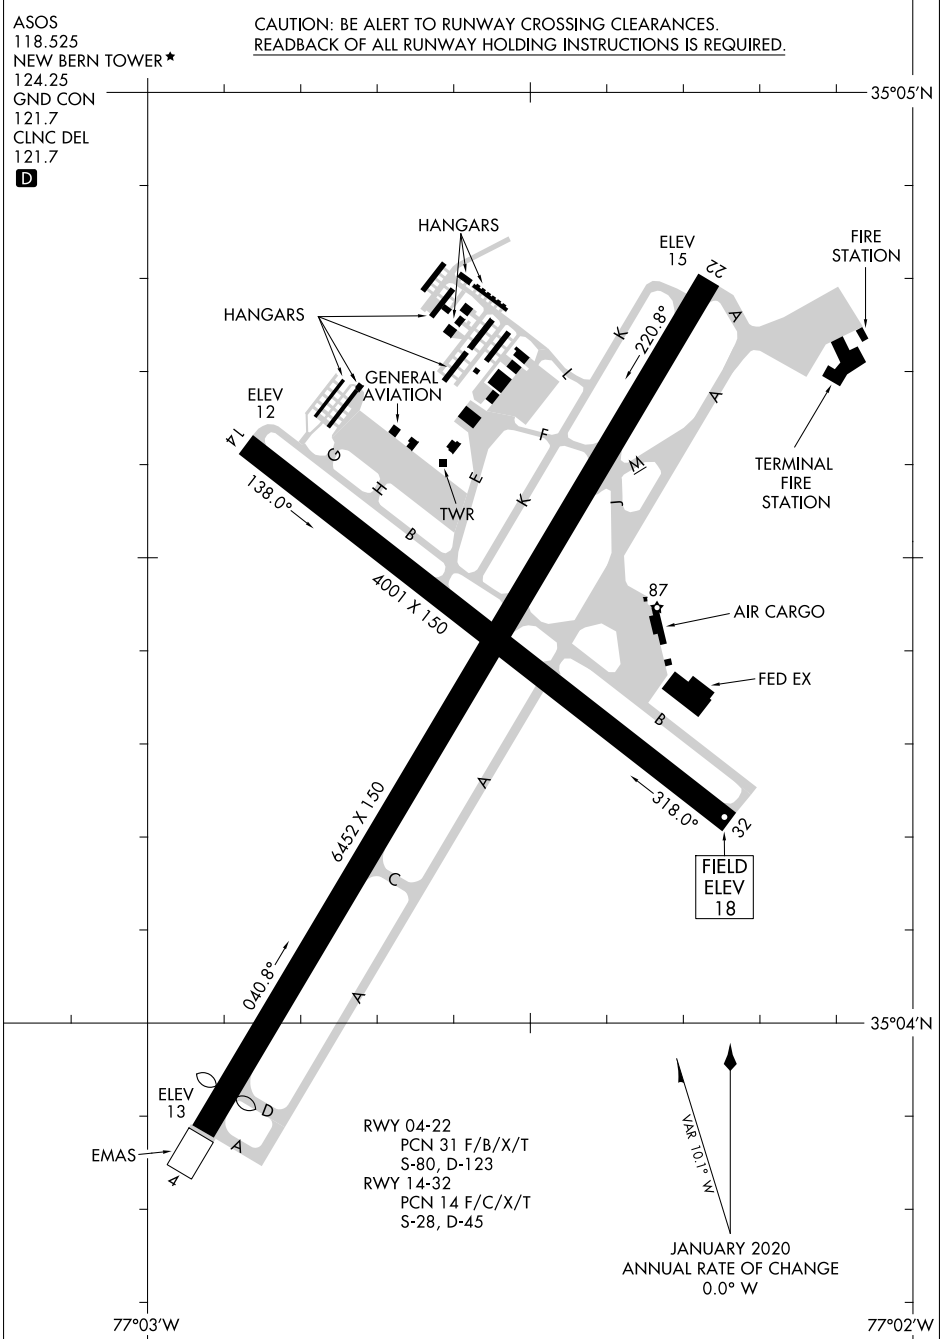

21112

AIRPORT DIAGRAM

COASTAL CAROLINA RGNL (EWN)
NEW BERN, NORTH CAROLINA

AL-670 (FAA)

ASOS
118.525
NEW BERN TOWER ★
124.25
GND CON
121.7
CLNC DEL
121.7

CAUTION: BE ALERT TO RUNWAY CROSSING CLEARANCES.
READBACK OF ALL RUNWAY HOLDING INSTRUCTIONS IS REQUIRED.

D

SE-2, 22 APR 2021 to 20 MAY 2021

SE-2, 22 APR 2021 to 20 MAY 2021

AIRPORT DIAGRAM

21112

NEW BERN, NORTH CAROLINA
COASTAL CAROLINA RGNL (EWN)