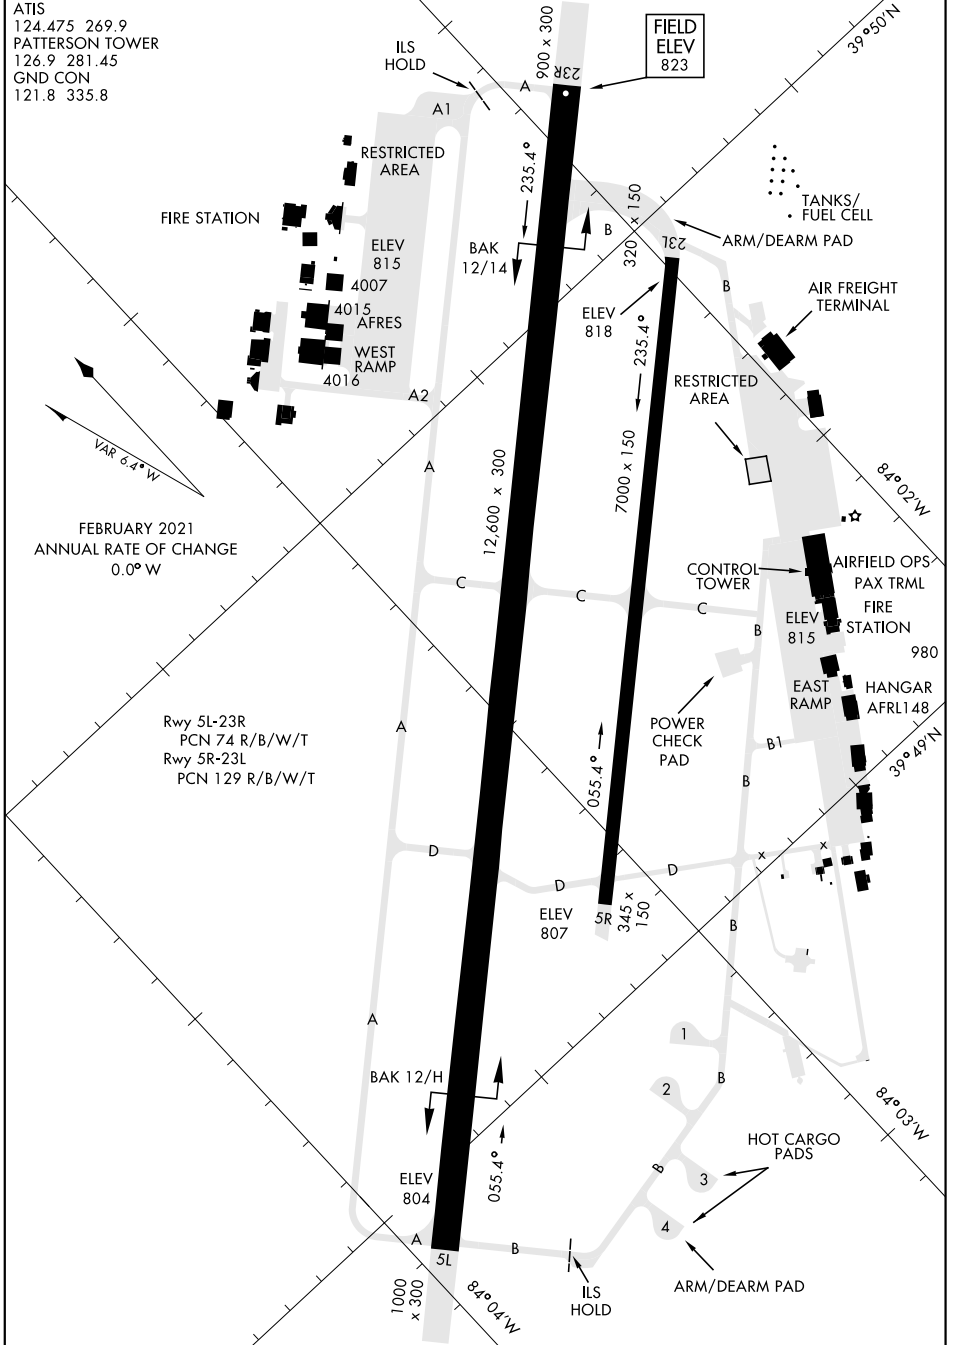

AIRPORT DIAGRAM

ATIS
 124.475 269.9
 PATTERSON TOWER
 126.9 281.45
 GND CON
 121.8 335.8

EC-2, 14 JUL 2022 to 11 AUG 2022

EC-2, 14 JUL 2022 to 11 AUG 2022

AIRPORT DIAGRAM