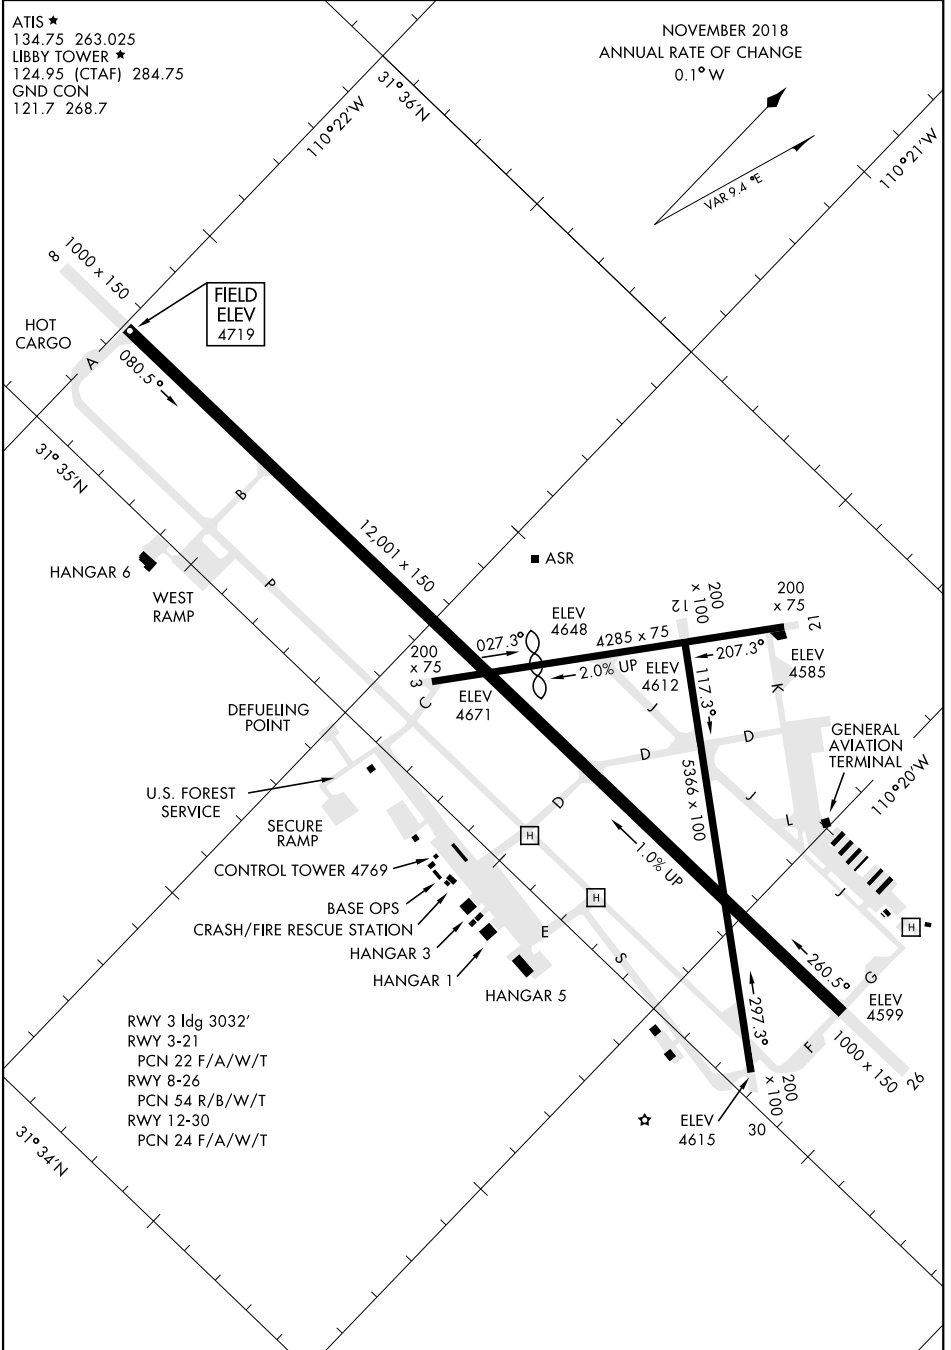

AIRPORT DIAGRAM

ATIS ★
 134.75 263.025
 LIBBY TOWER ★
 124.95 (CTAF) 284.75
 GND CON
 121.7 268.7

NOVEMBER 2018
 ANNUAL RATE OF CHANGE
 0.1° W

SW-4, 22 APR 2021 to 20 MAY 2021

SW-4, 22 APR 2021 to 20 MAY 2021

AIRPORT DIAGRAM