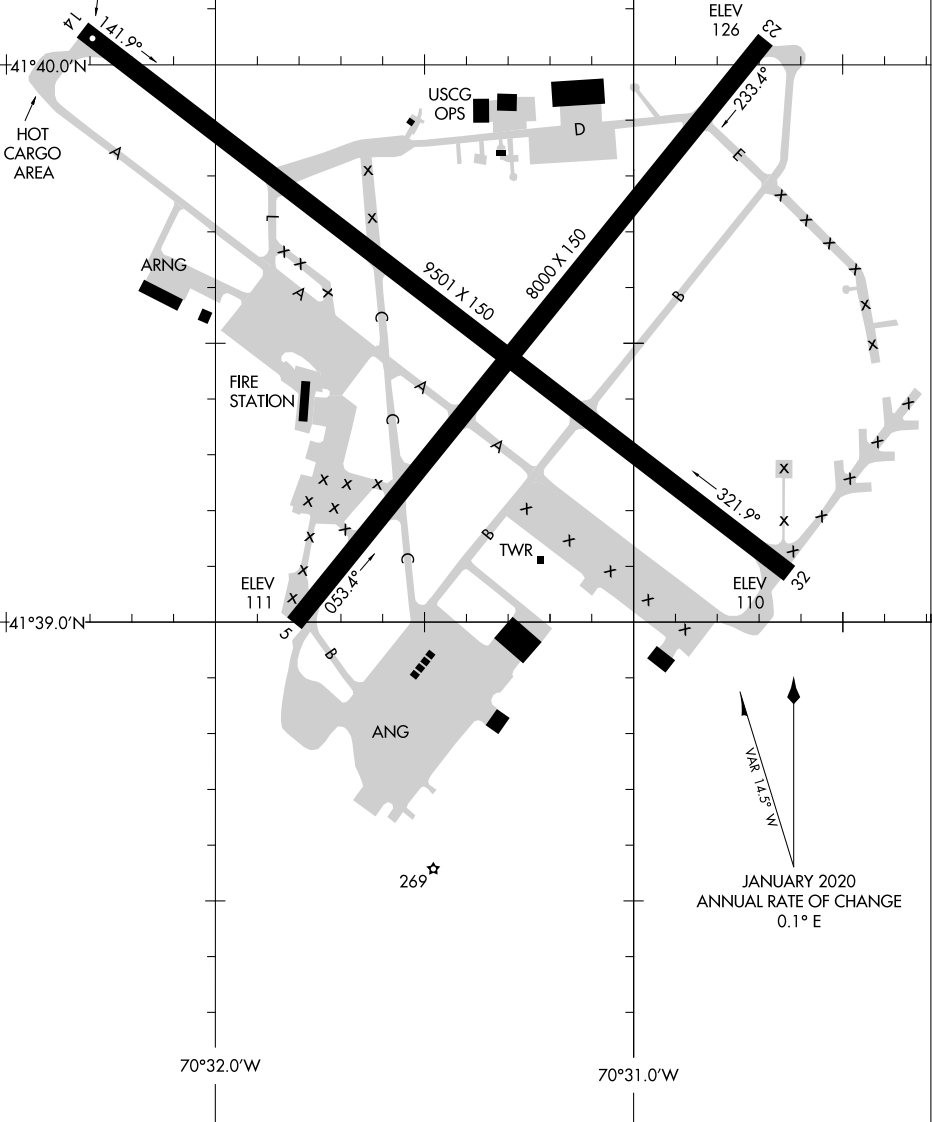

22139

AIRPORT DIAGRAM

CAPE COD COAST GUARD AIR STATION (F/MH)
AL-10362 (FAA)
FALMOUTH, MASSACHUSETTS

ATIS
120.475 236.825
COAST GUARD TOWER
128.425 291.1
GND CON
124.15 275.8

**CAUTION: BE ALERT TO RUNWAY CROSSING CLEARANCES.
READBACK OF ALL RUNWAY HOLDING INSTRUCTIONS IS REQUIRED.**

RWY 05-23
PCN 33 F/A/W/T
RWY 14-32
PCN 26 F/A/W/T

FIELD
ELEV
130

NE-1, 30 NOV 2023 to 28 DEC 2023

NE-1, 30 NOV 2023 to 28 DEC 2023