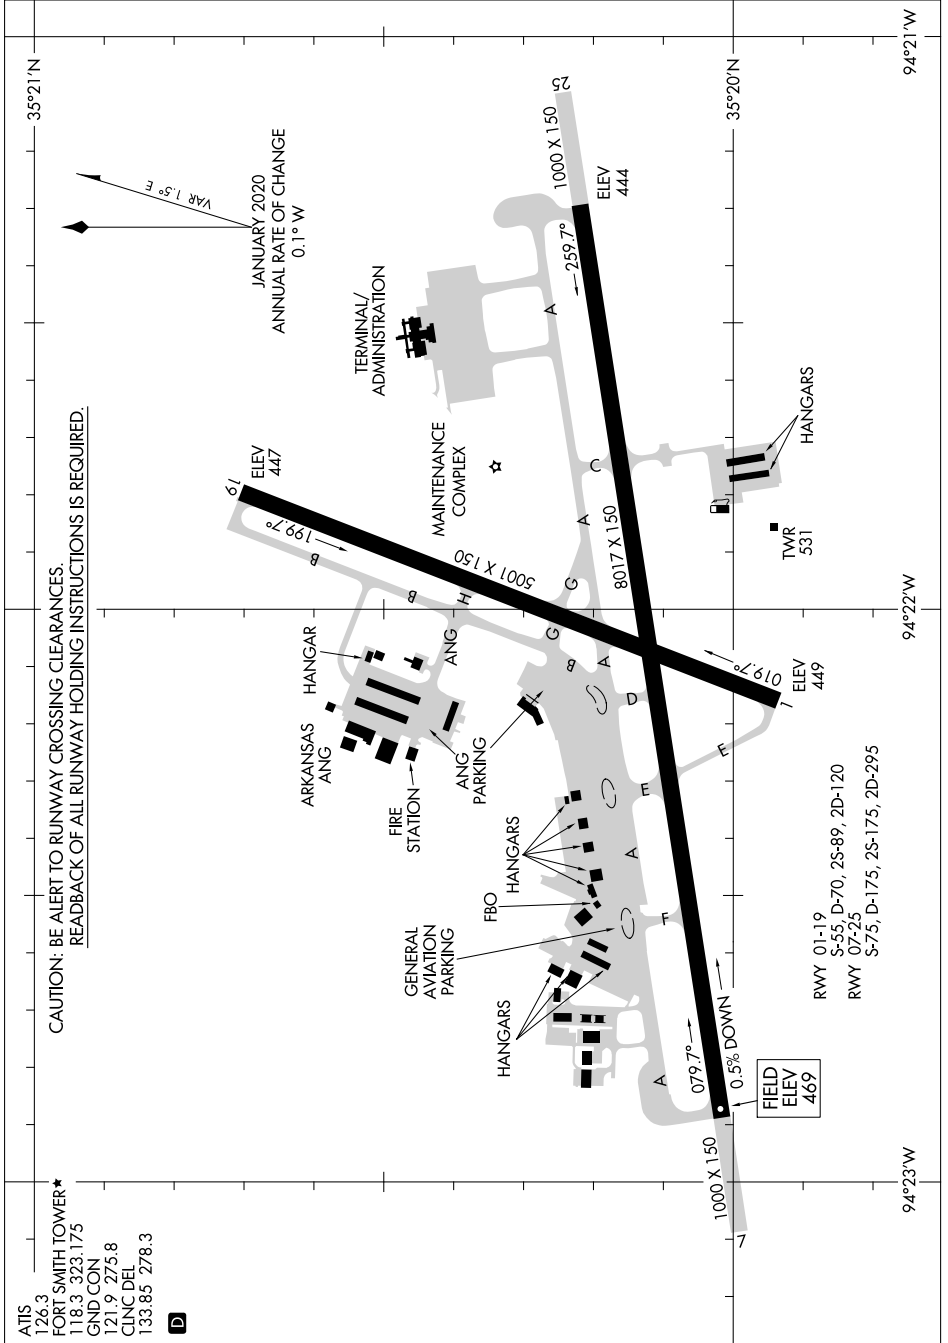

21280

AIRPORT DIAGRAM

AL-631 (FAA)

FORT SMITH RGNL (FSM)
FORT SMITH, ARKANSAS

SC-1, 04 NOV 2021 to 02 DEC 2021

SC-1, 04 NOV 2021 to 02 DEC 2021

AIRPORT DIAGRAM

21280

FORT SMITH, ARKANSAS
FORT SMITH RGNL (FSM)