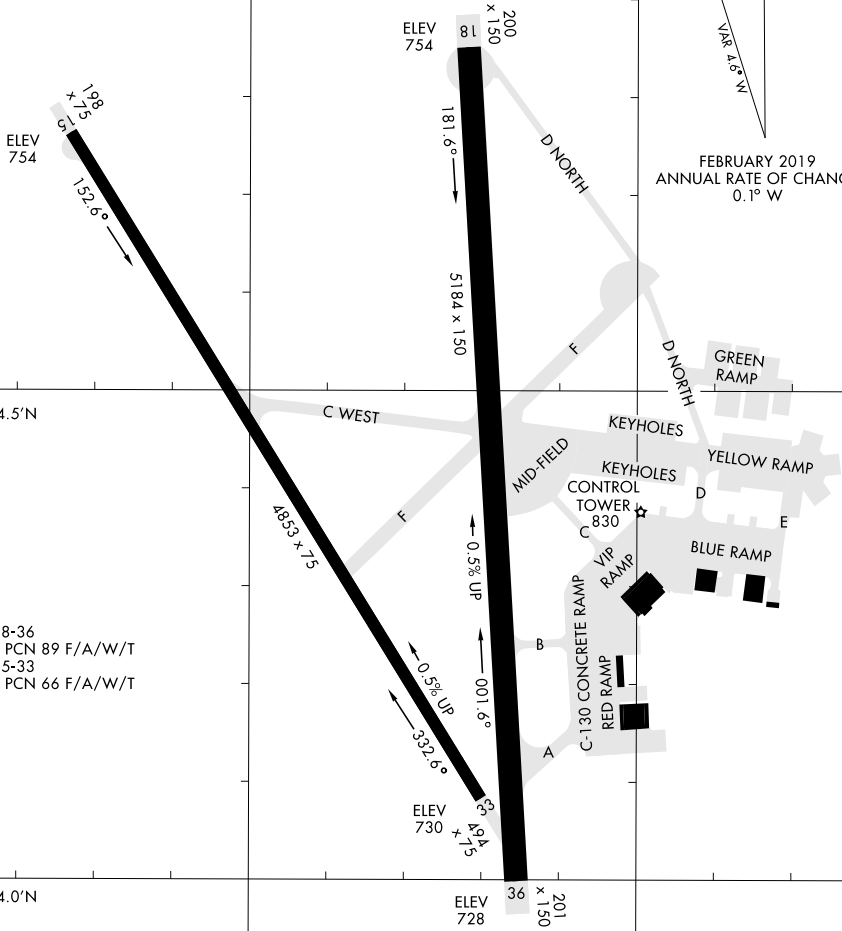

AIRPORT DIAGRAM

AFD-151 [USA]

GODMAN AAF (KFTK)

FORT KNOX, KENTUCKY

ATIS 109.6★
 GODMAN TOWER★
 133.35
 GND CON
 121.9 239.3

FIELD
 ELEV
 754

85°58.5'W

85°58.0'W

37°55.0'N

37°54.5'N

37°54.0'N

FEBRUARY 2019
 ANNUAL RATE OF CHANGE
 0.1° W

SE-1, 07 NOV 2019 to 05 DEC 2019

SE-1, 07 NOV 2019 to 05 DEC 2019

AIRPORT DIAGRAM

FORT KNOX, KENTUCKY
 GODMAN AAF (KFTK)