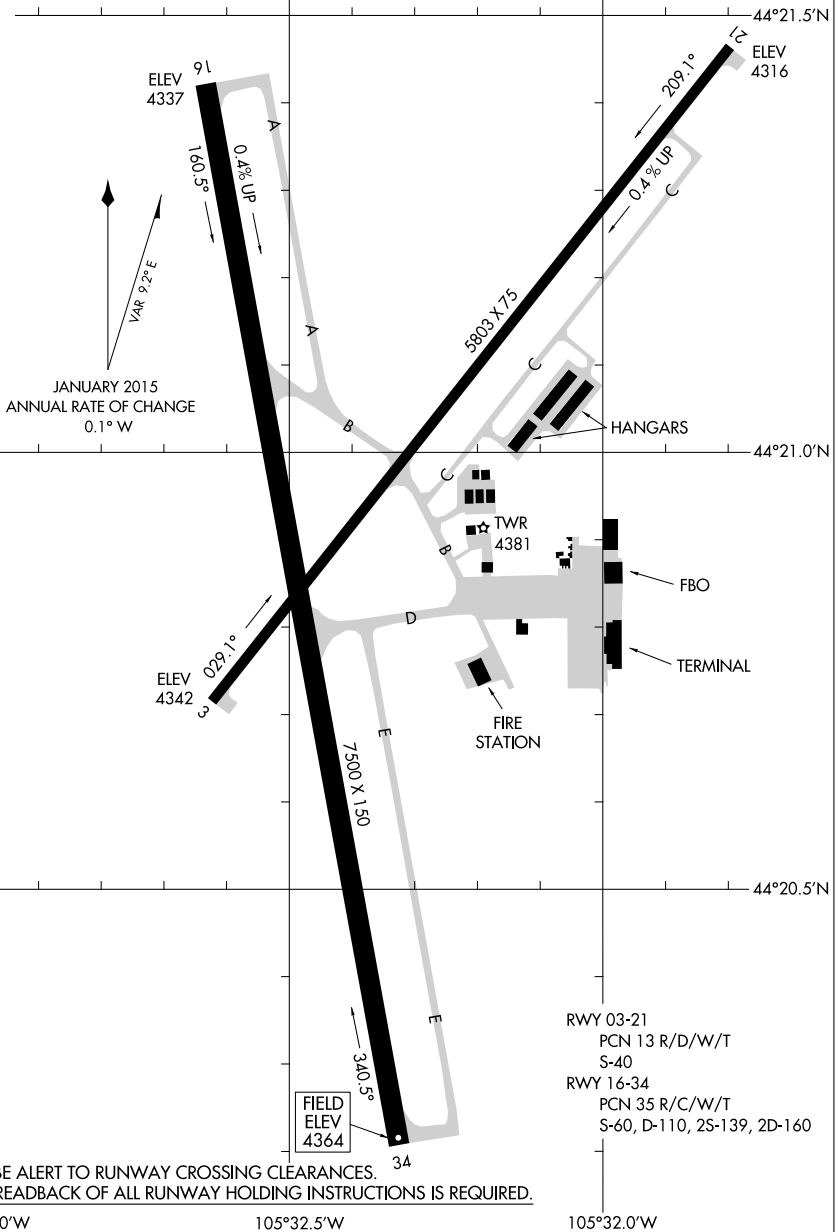

ASOS
124.175
GILLETTE TOWER ★
118.5
GND CON
121.7

D

NW-1, 02 MAR 2017 to 30 MAR 2017

NW-1, 02 MAR 2017 to 30 MAR 2017

CAUTION: BE ALERT TO RUNWAY CROSSING CLEARANCES. READBACK OF ALL RUNWAY HOLDING INSTRUCTIONS IS REQUIRED.