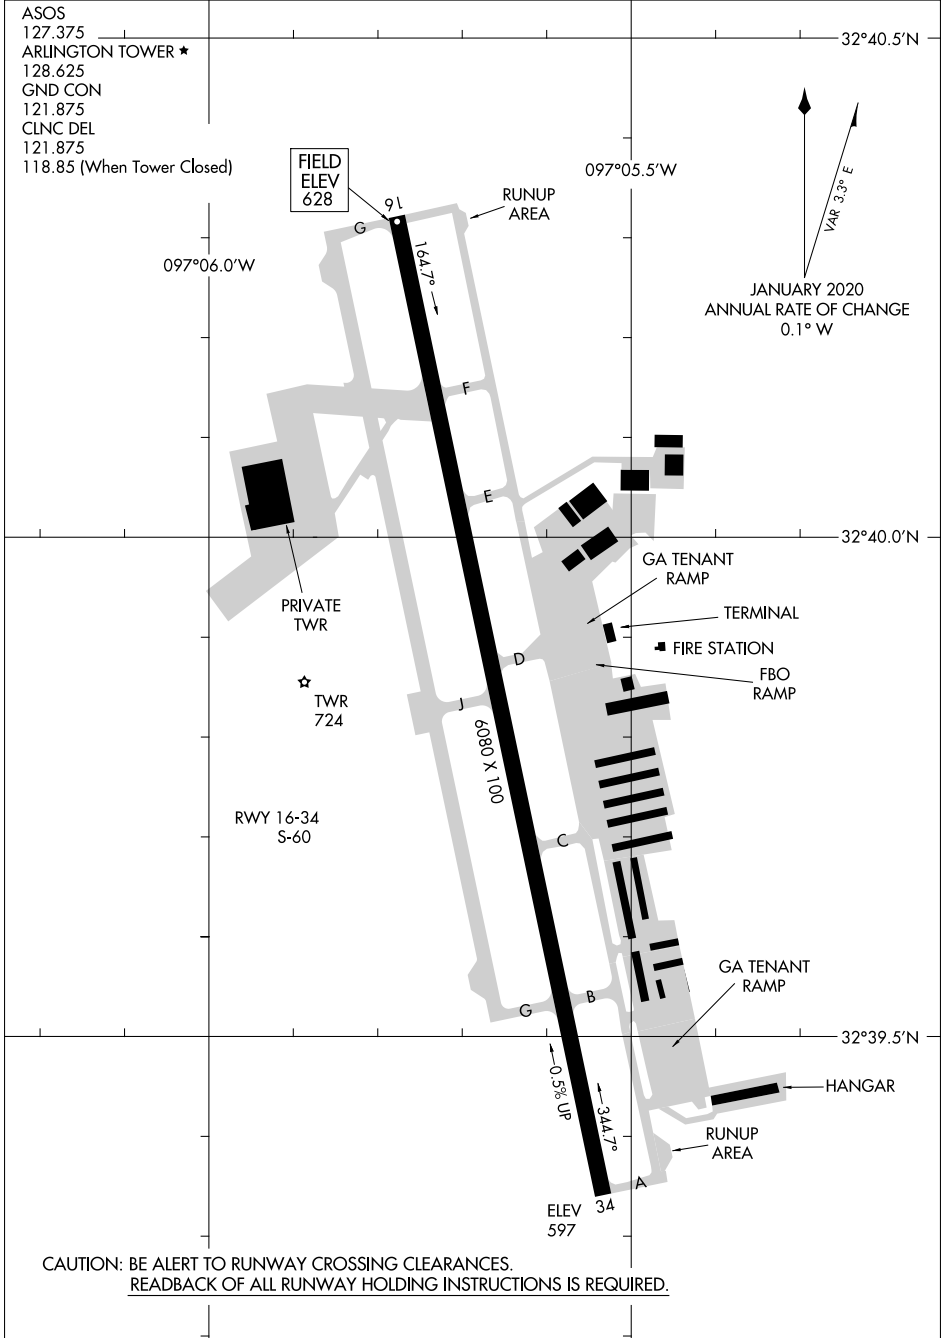

# AIRPORT DIAGRAM

AL-5189 (FAA)

ARLINGTON MUNI (GKY)  
ARLINGTON, TEXAS

SC-2, 14 JUL 2022 to 11 AUG 2022

SC-2, 14 JUL 2022 to 11 AUG 2022