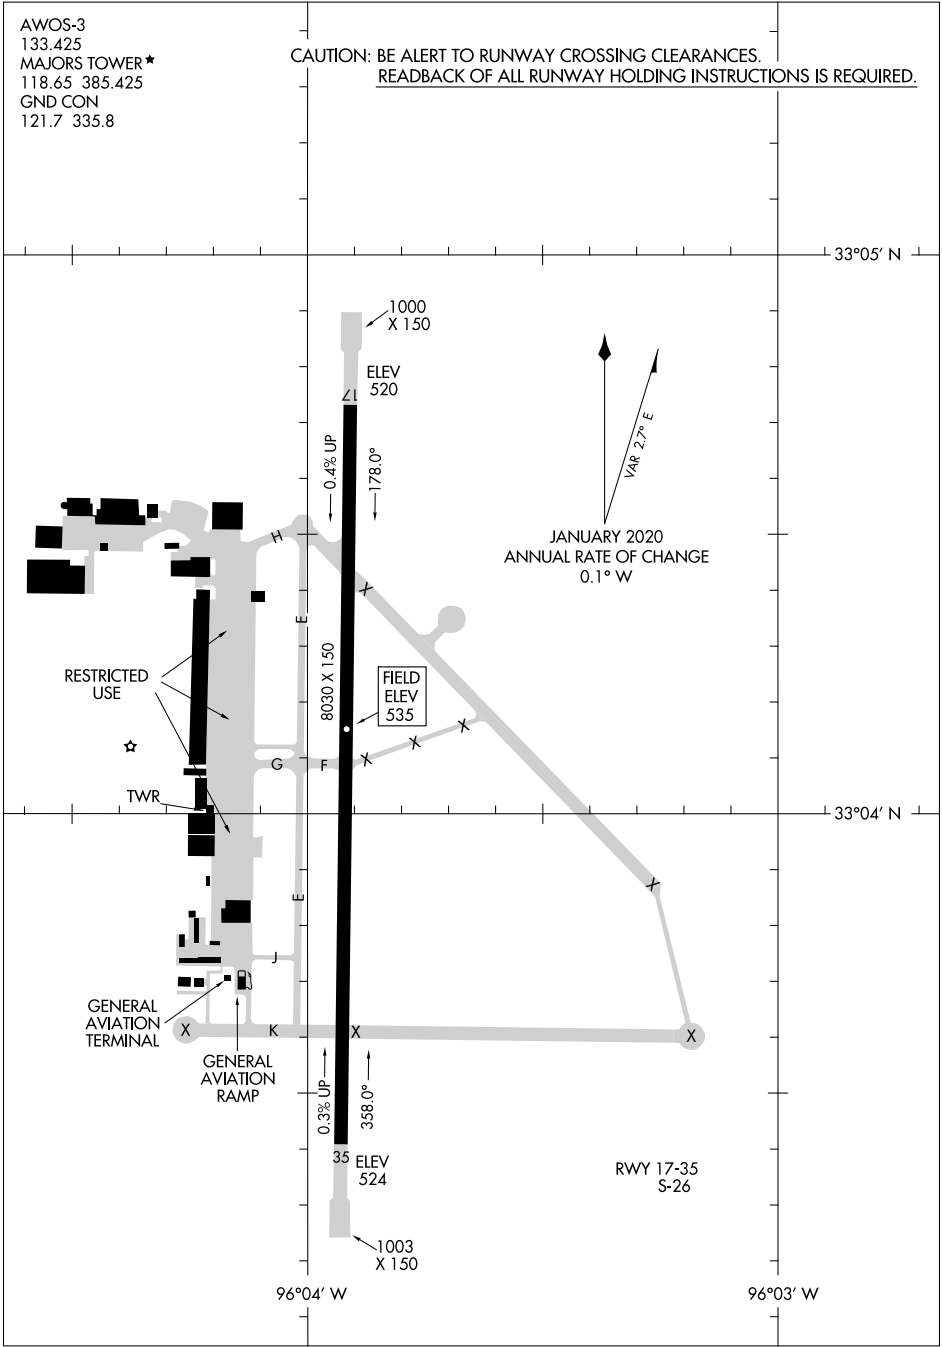

AIRPORT DIAGRAM

AL-5138 (FAA)

MAJORS (GVT)
GREENVILLE, TEXAS

AWOS-3
133.425
MAJORS TOWER ★
118.65 385.425
GND CON
121.7 335.8

CAUTION: BE ALERT TO RUNWAY CROSSING CLEARANCES.
READBACK OF ALL RUNWAY HOLDING INSTRUCTIONS IS REQUIRED.

SC-2, 22 APR 2021 to 20 MAY 2021

SC-2, 22 APR 2021 to 20 MAY 2021

AIRPORT DIAGRAM

GREENVILLE, TEXAS
MAJORS (GVT)